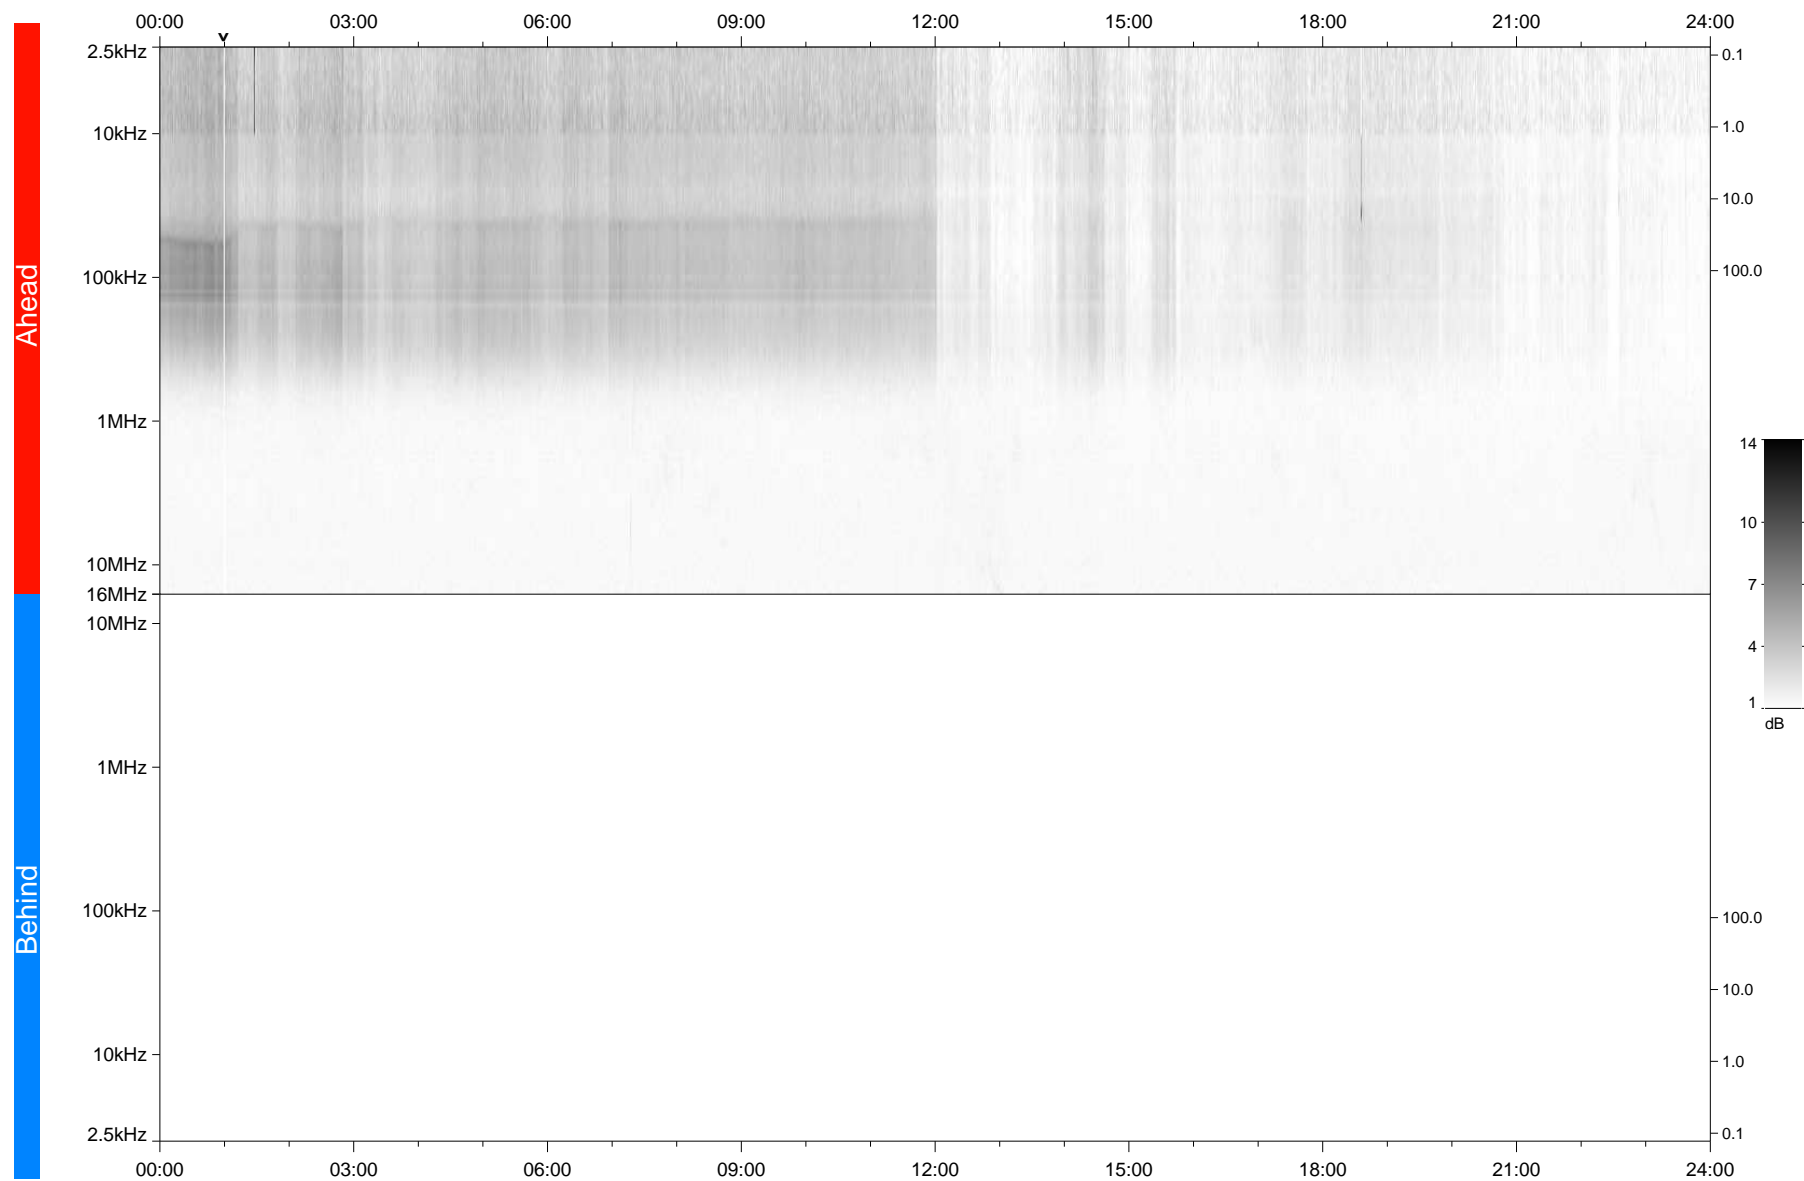

STEREO/WAVES Daily Summary - 12-Apr-2021 (DOY 102)

Ahead source file: swaves_ahead_2021_102_1_06.fin
Ahead PSE Angle: -53.8°

Behind PSE Angle: 50.2°
Behind source file: No STEREO-B data

Time (UTC)

file: stereo_swaves_daily-summary_gray_20210412_v03
made by: space.umn.edu on macOS with IDL 8.8.2 on 2022-08-24 15:51:22, with TMLib V945 / dynspec V311