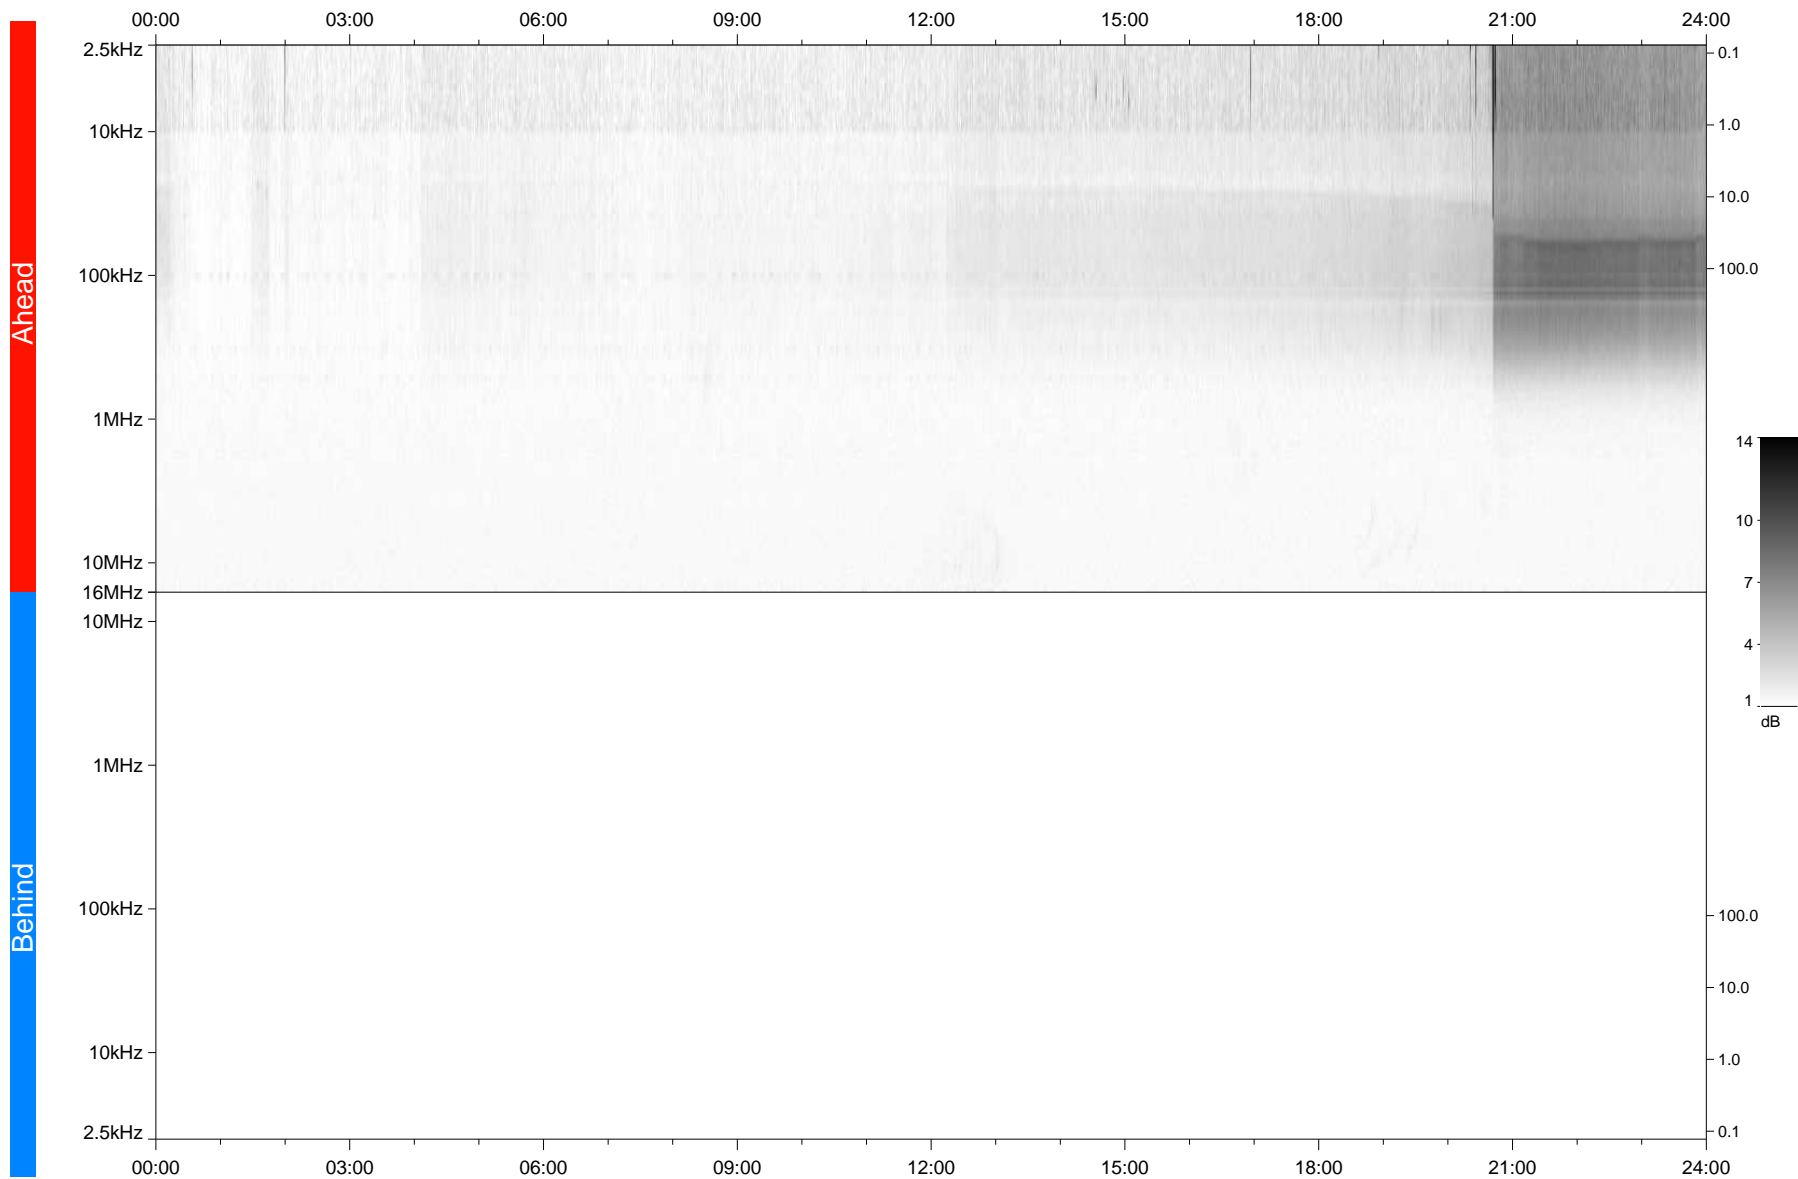

STEREO/WAVES Daily Summary - 11-Apr-2021 (DOY 101)

Ahead source file: swaves_ahead_2021_101_1_05.fin
Ahead PSE Angle: -53.9°

Behind PSE Angle: 50.4°
Behind source file: No STEREO-B data

Time (UTC)

file: stereo_swaves_daily-summary_gray_20210411_v04
made by: space.umn.edu on macOS with TDL 8.8.2 on 2022-10-02 14:37:05, with TLib V945 / dynspec V311