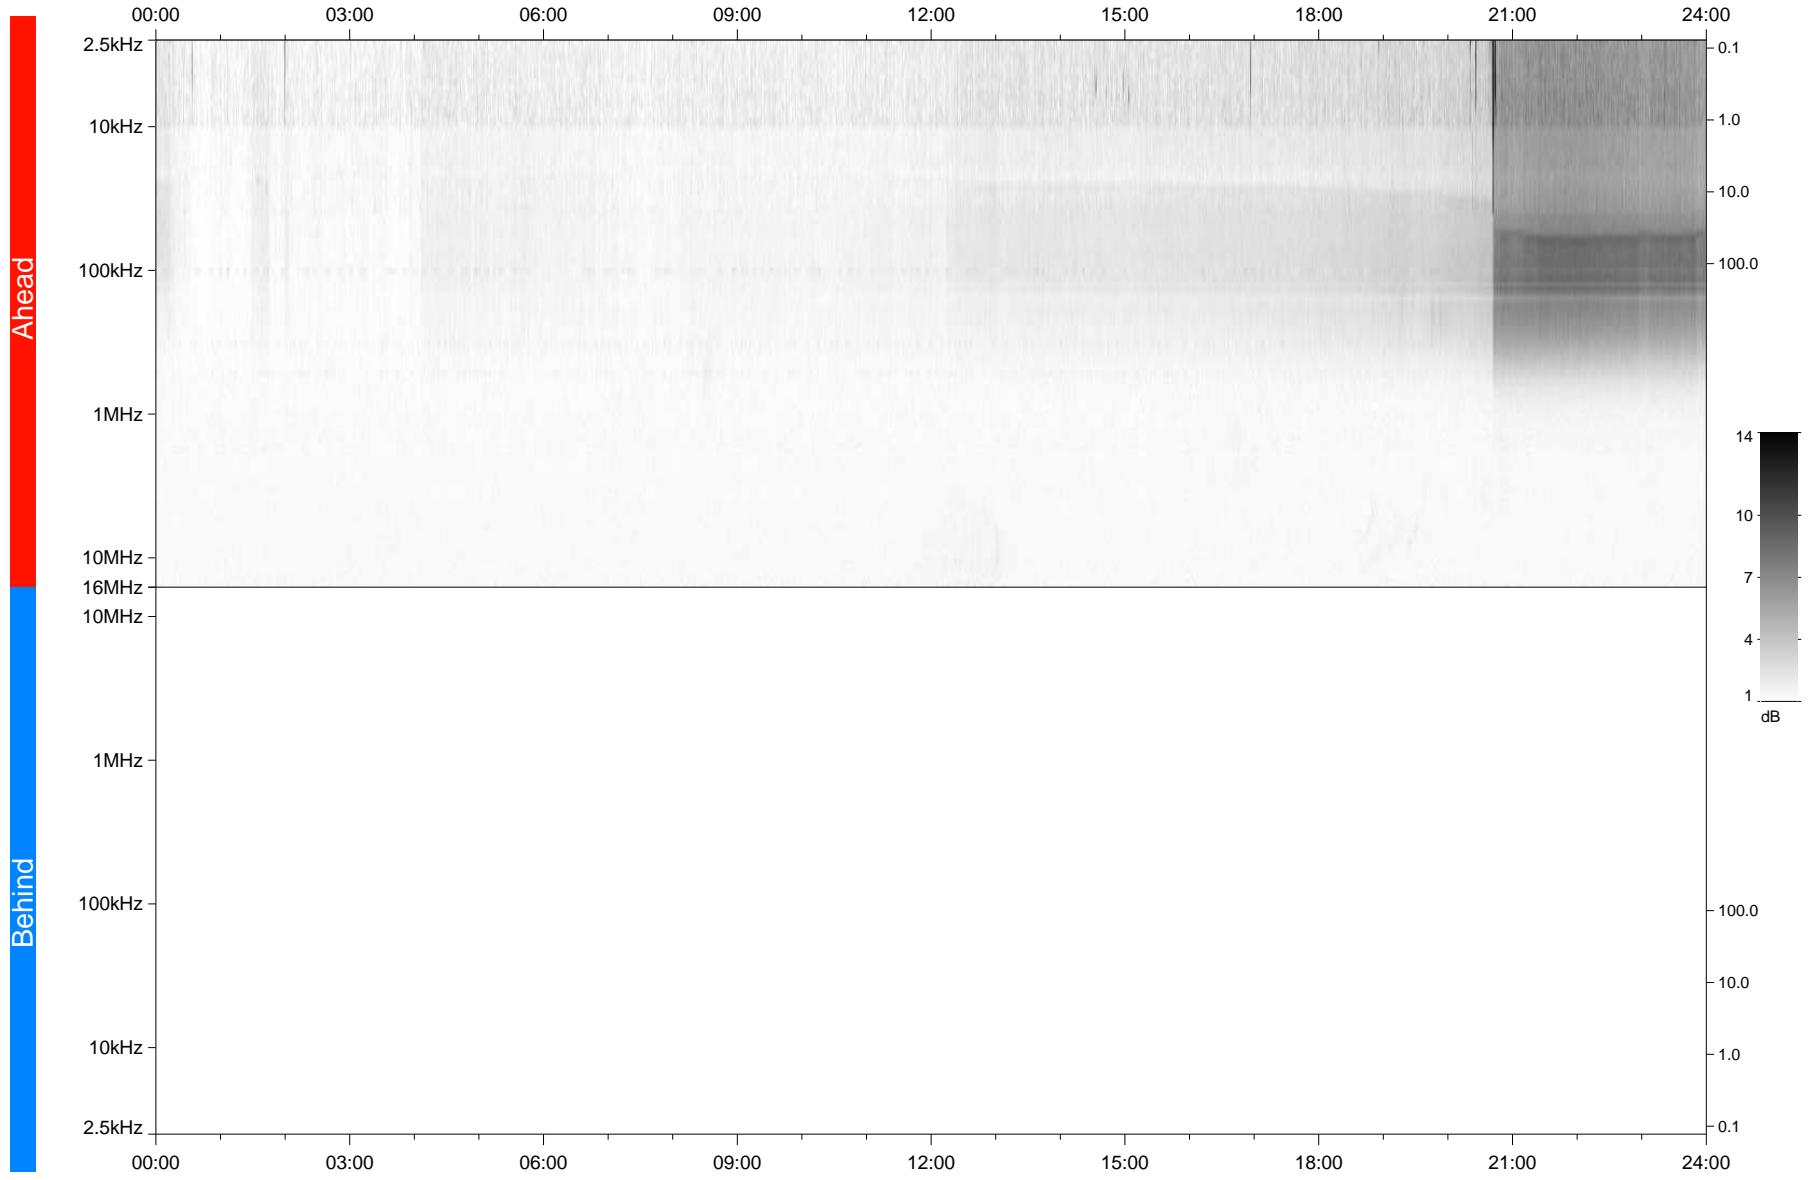

STEREO/WAVES Daily Summary - 11-Apr-2021 (DOY 101)

Ahead source file: swaves_ahead_2021_101_1_05.fin
Ahead PSE Angle: -53.9°

Behind PSE Angle: 50.4°
Behind source file: No STEREO-B data

Time (UTC)

file: stereo_swaves_daily-summary_gray_20210411_v03
made by: space.umn.edu on macOS with IDL 8.8.2 on 2022-08-24 15:49:38, with TLib V945 / dynspec V311