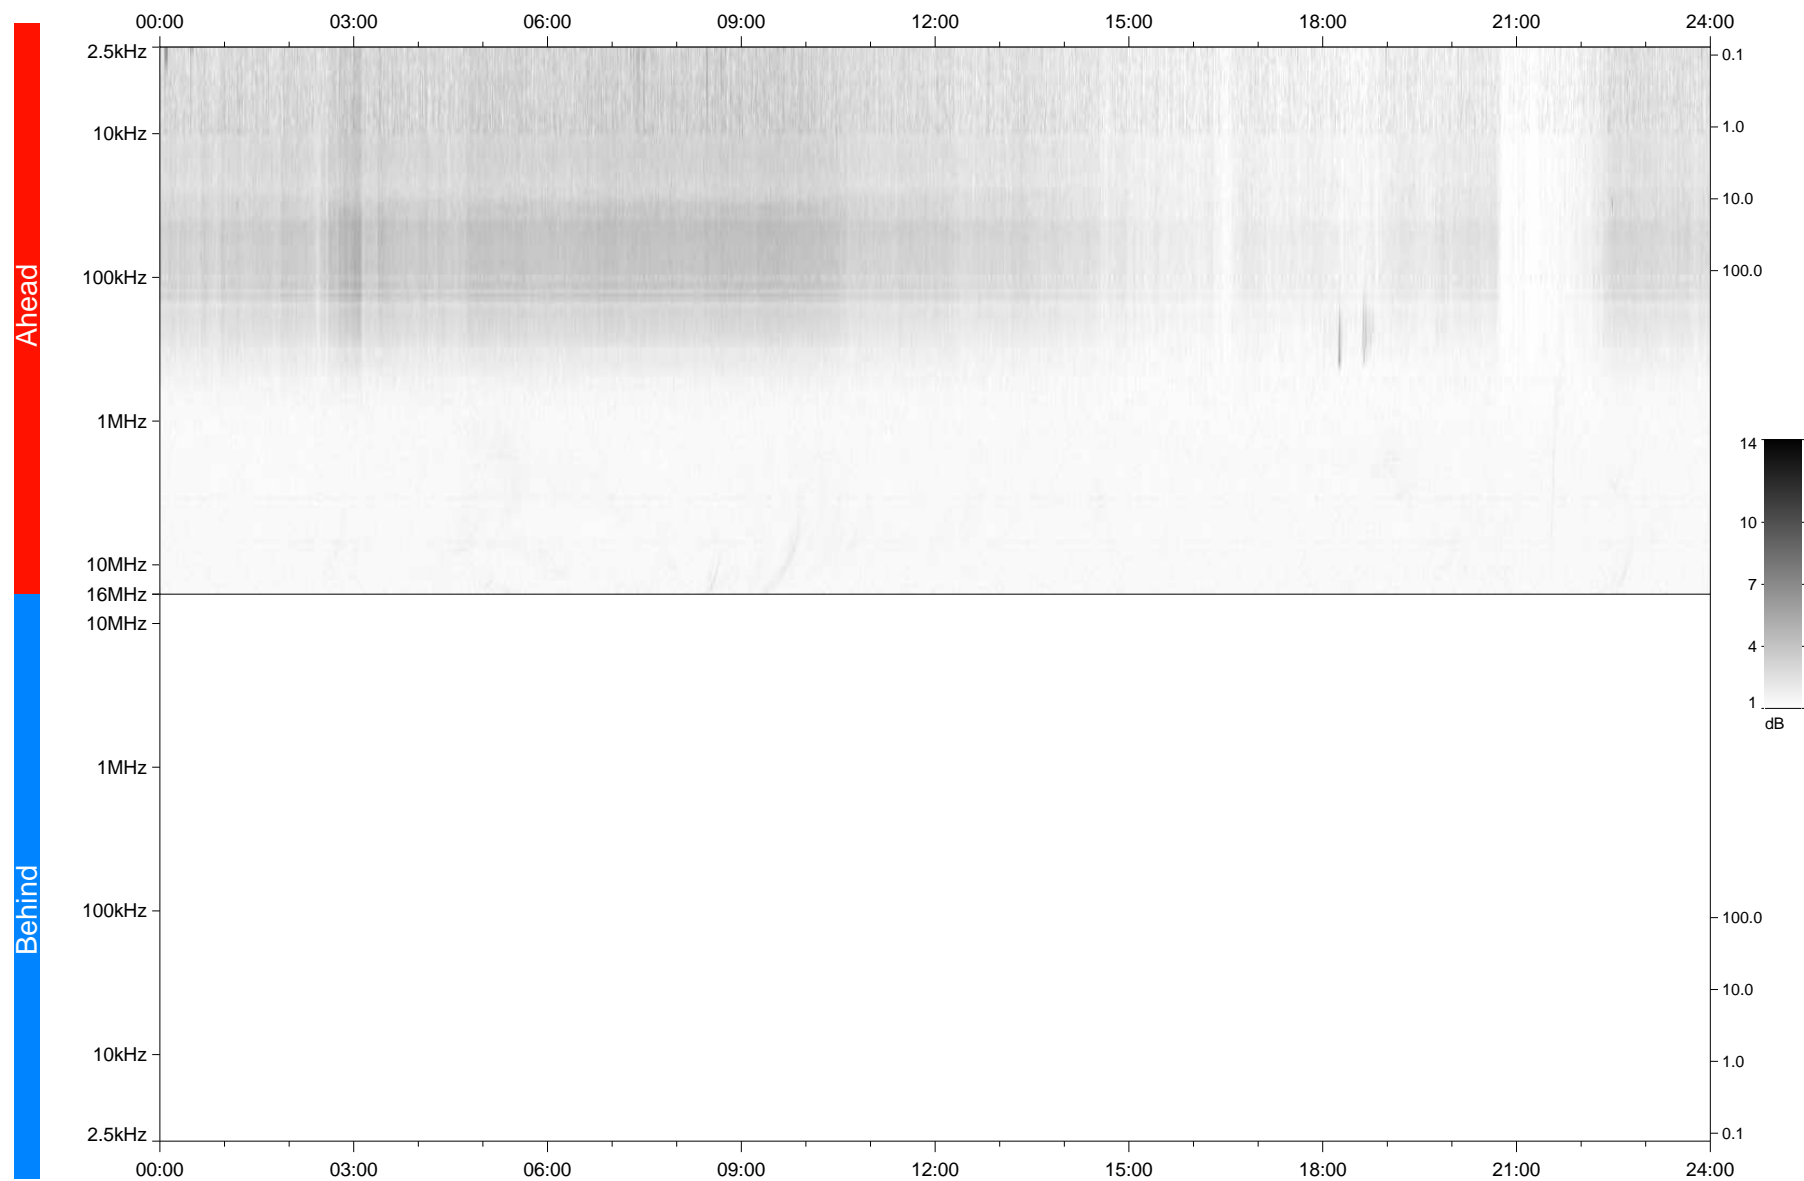

# STEREO/WAVES Daily Summary - 07-Apr-2021 (DOY 097)

Ahead source file: swaves\_ahead\_2021\_097\_1\_05.fin  
Ahead PSE Angle: -54.1°

Behind PSE Angle: 50.7°  
Behind source file: No STEREO-B data

Time (UTC)

file: stereo\_swaves\_daily-summary\_gray\_20210407\_v04  
made by: space.umn.edu on macOS with IDL 8.8.2 on 2022-10-02 14:29:43, with TMLib V945 / dynspec V311