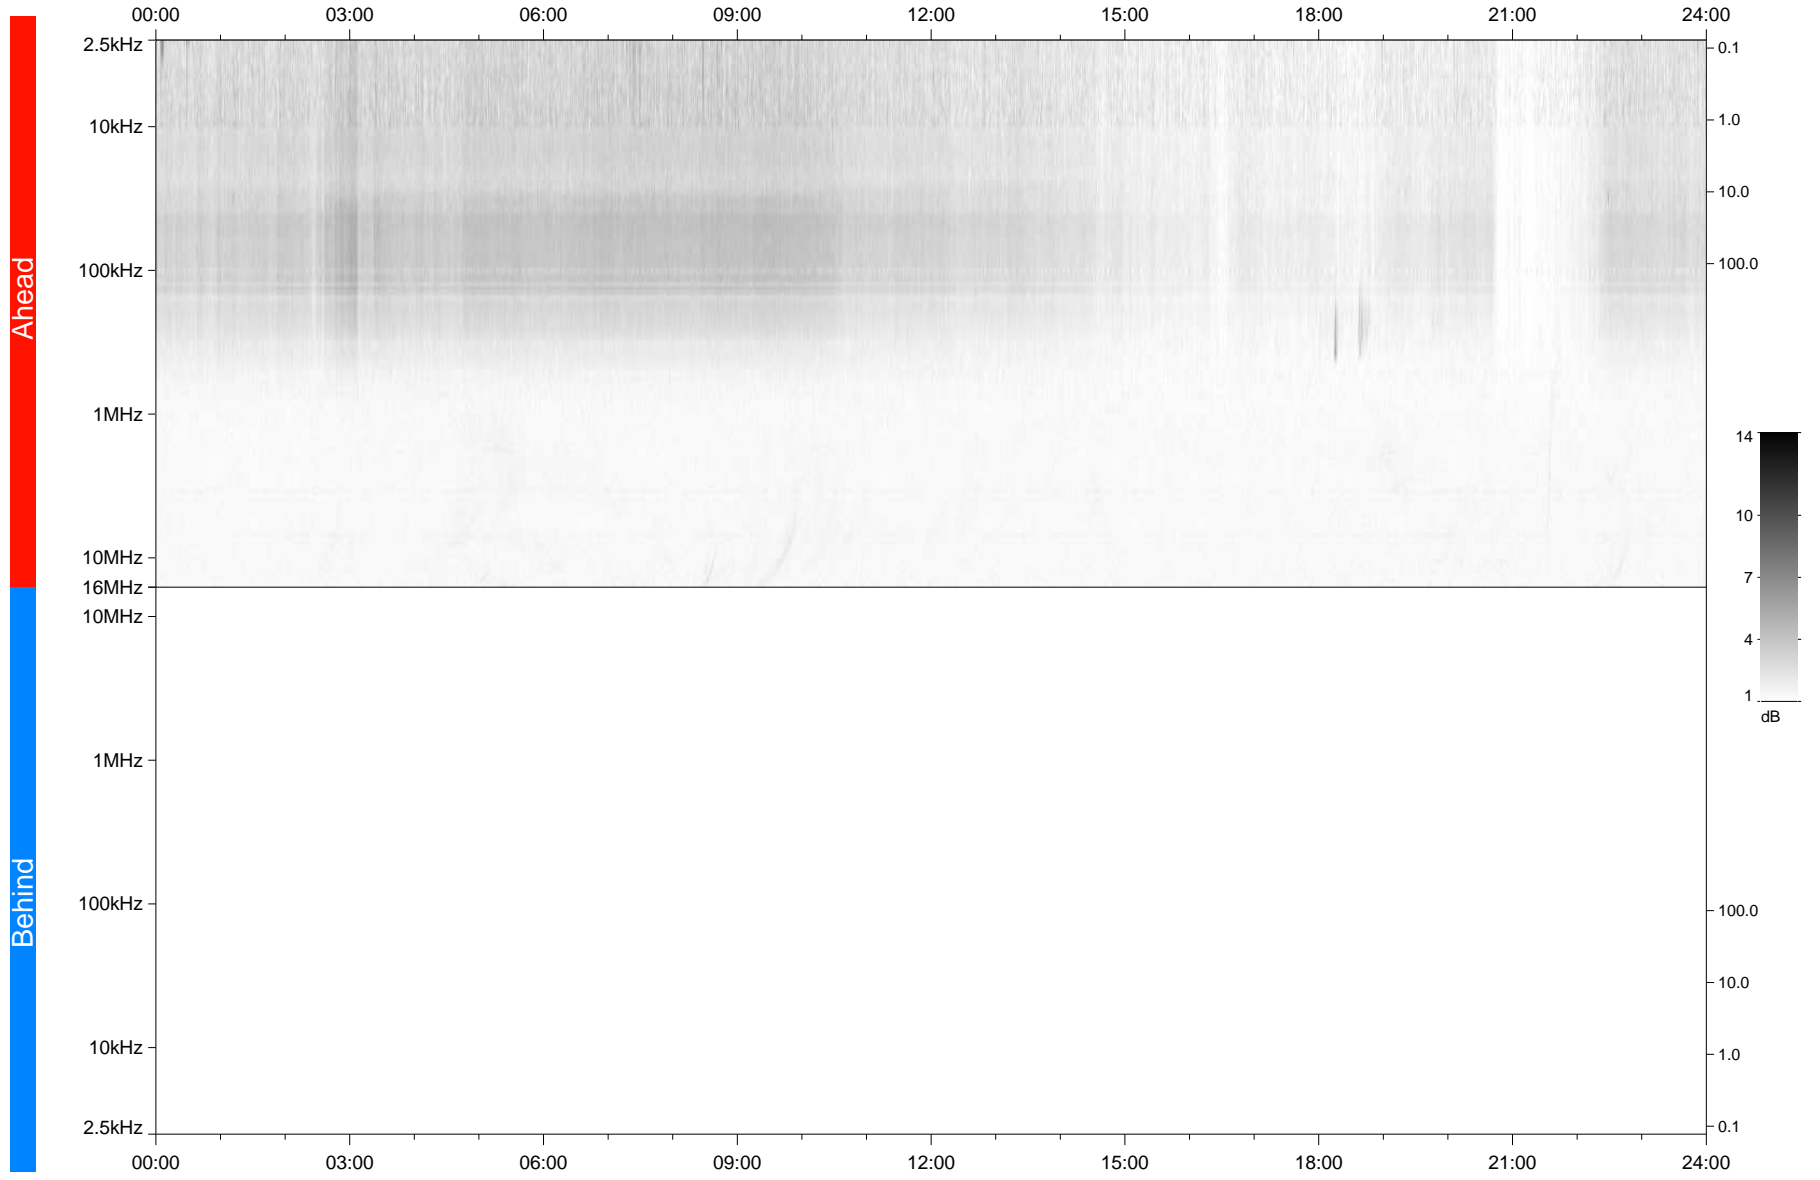

# STEREO/WAVES Daily Summary - 07-Apr-2021 (DOY 097)

Ahead source file: swaves\_ahead\_2021\_097\_1\_05.fin  
Ahead PSE Angle: -54.1°

Behind PSE Angle: 50.7°  
Behind source file: No STEREO-B data

Time (UTC)

file: stereo\_swaves\_daily-summary\_gray\_20210407\_v03  
made by: space.umn.edu on macOS with IDL 8.8.2 on 2022-08-24 15:42:48, with TLib V945 / dynspec V311