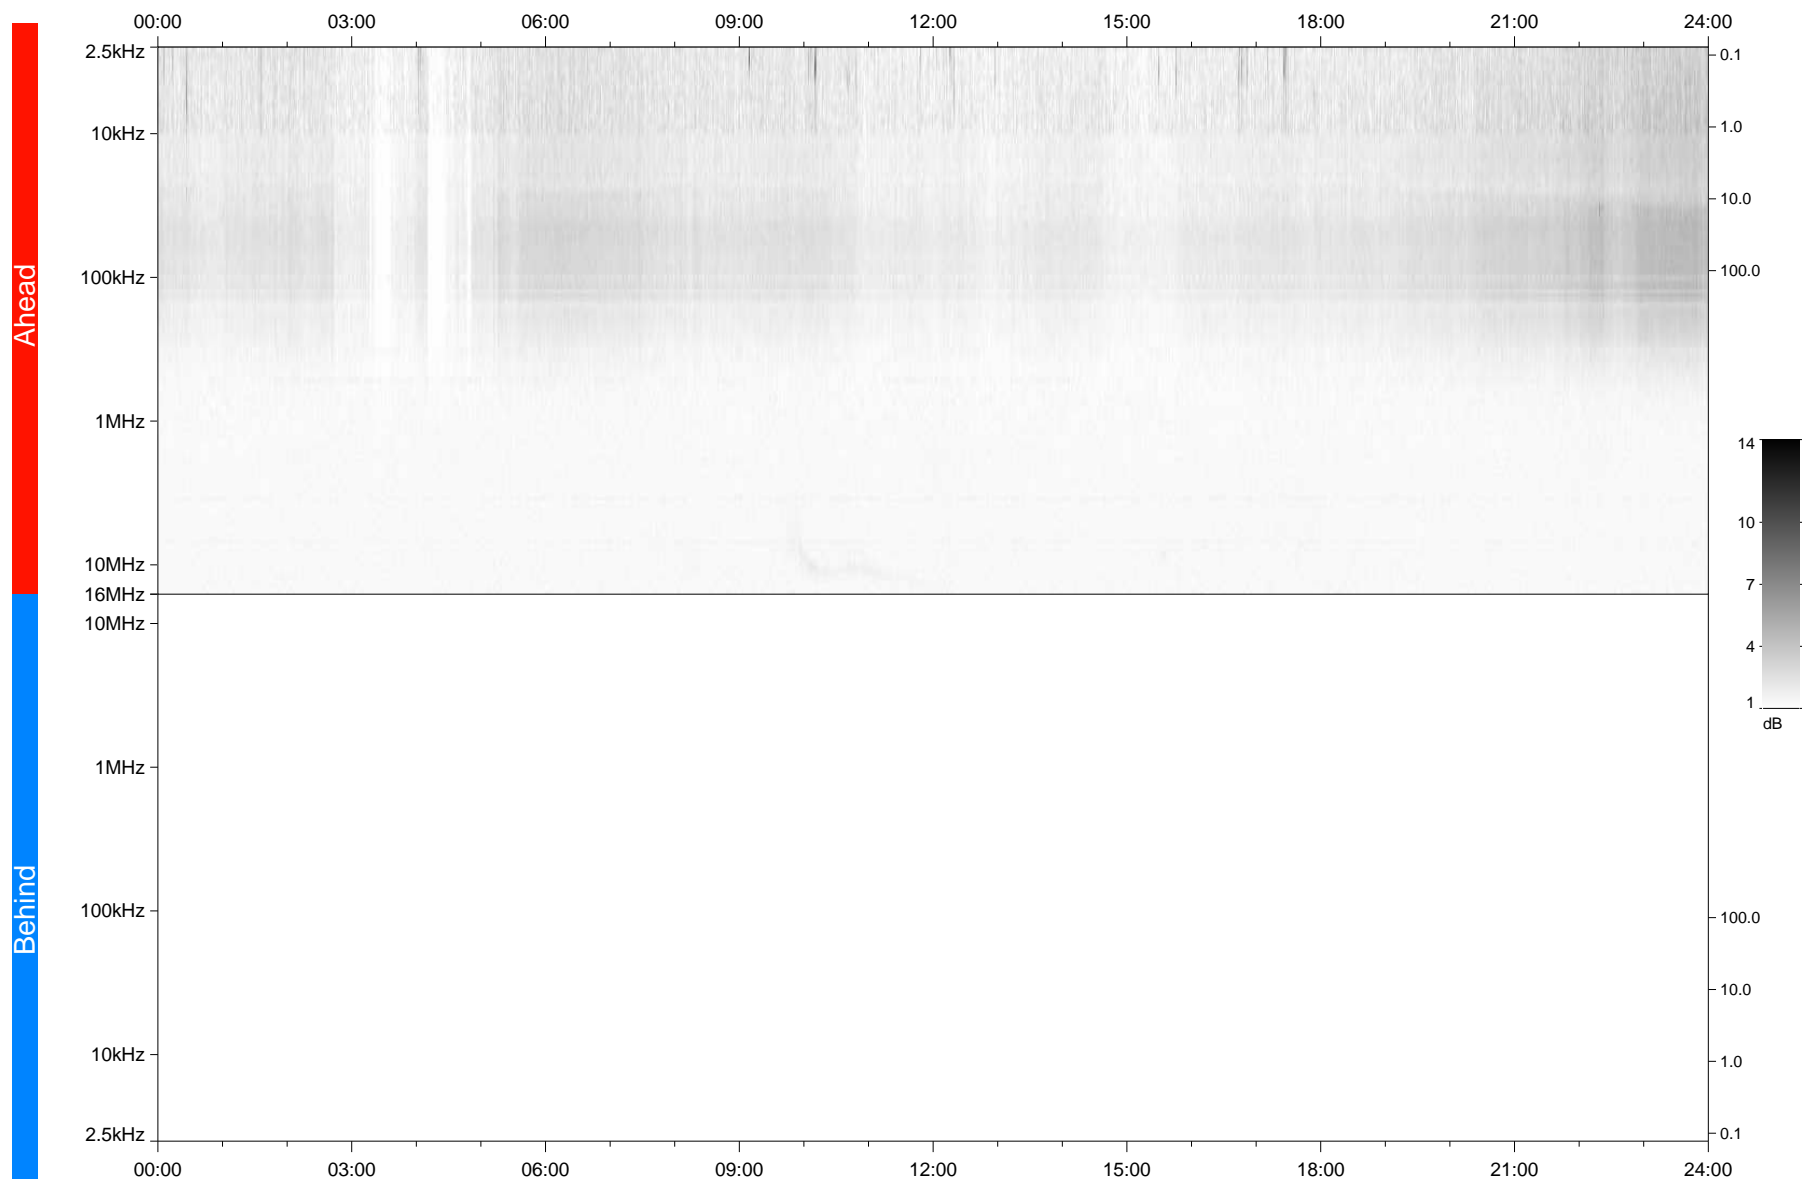

STEREO/WAVES Daily Summary - 05-Apr-2021 (DOY 095)

Ahead source file: swaves_ahead_2021_095_1_05.fin
Ahead PSE Angle: -54.2°

Behind PSE Angle: 51.0°
Behind source file: No STEREO-B data

Time (UTC)

file: stereo_swaves_daily-summary_gray_20210405_v04
made by: space.umn.edu on macOS with TDL 8.8.2 on 2022-10-02 14:26:01, with TLib V945 / dynspec V311