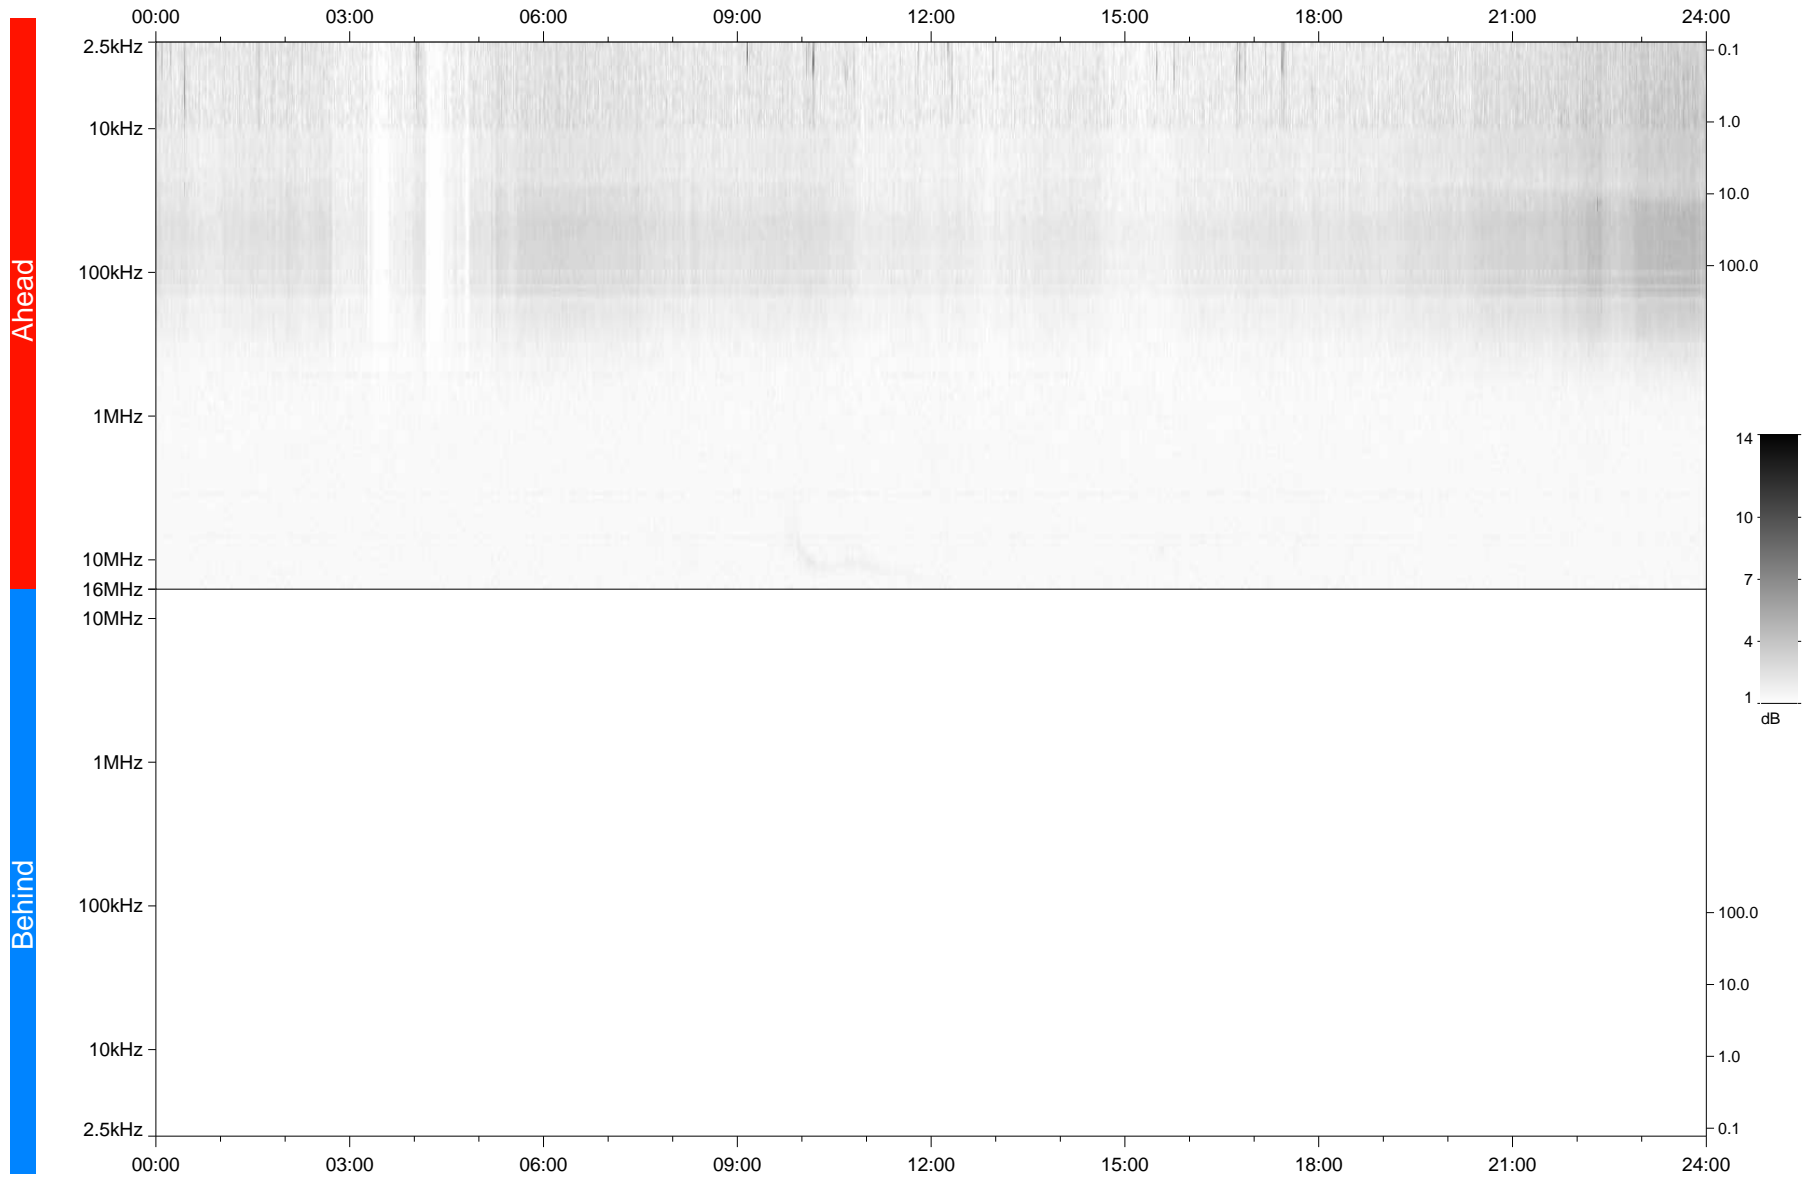

STEREO/WAVES Daily Summary - 05-Apr-2021 (DOY 095)

Ahead source file: swaves_ahead_2021_095_1_05.fin
Ahead PSE Angle: -54.2°

Behind PSE Angle: 51.0°
Behind source file: No STEREO-B data

Time (UTC)

file: stereo_swaves_daily-summary_gray_20210405_v03
made by: space.umn.edu on macOS with IDL 8.8.2 on 2022-08-24 15:39:21, with TLib V945 / dynspec V311