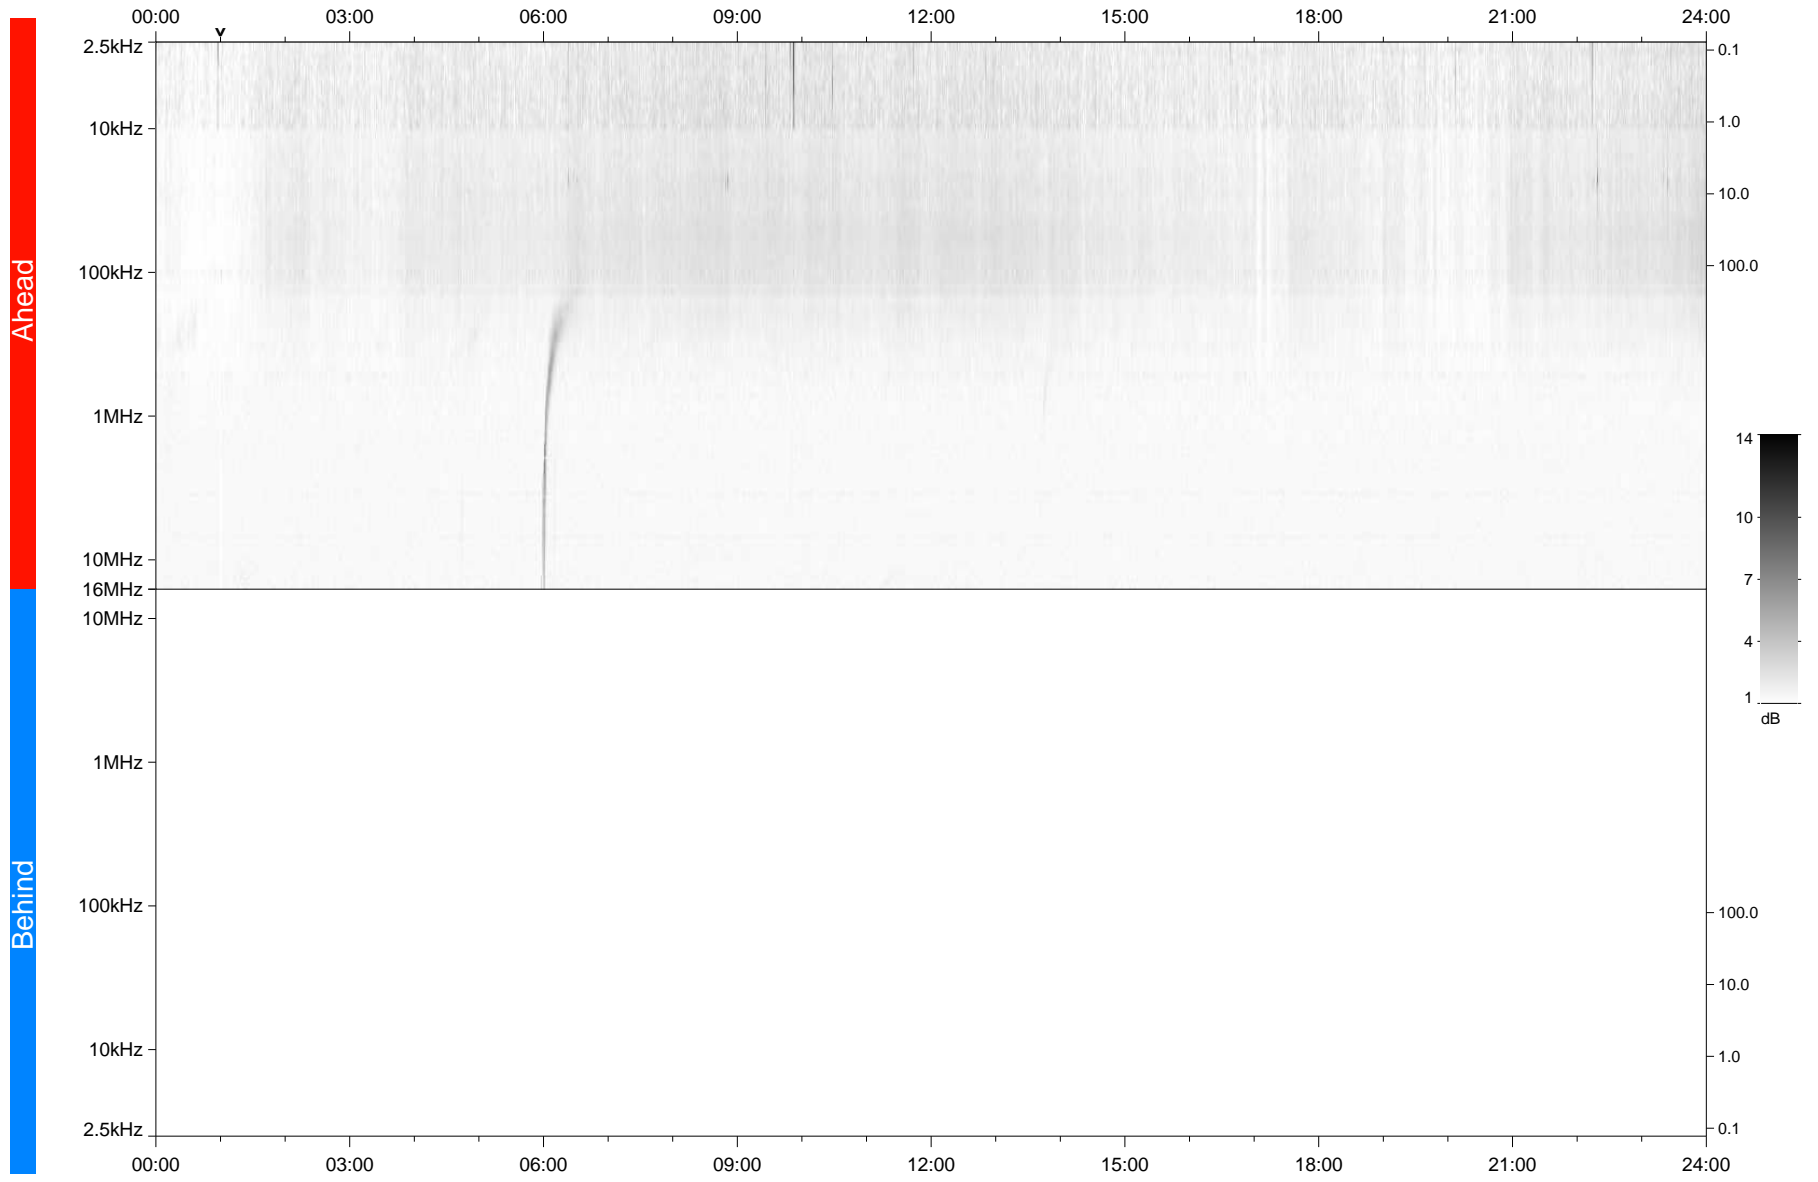

# STEREO/WAVES Daily Summary - 04-Apr-2021 (DOY 094)

Ahead source file: swaves\_ahead\_2021\_094\_1\_05.fin  
Ahead PSE Angle: -54.2°

Behind PSE Angle: 51.1°  
Behind source file: No STEREO-B data

Time (UTC)

file: stereo\_swaves\_daily-summary\_gray\_20210404\_v04  
made by: space.umn.edu on macOS with TDL 8.8.2 on 2022-10-02 14:24:11, with TLib V945 / dynspec V311