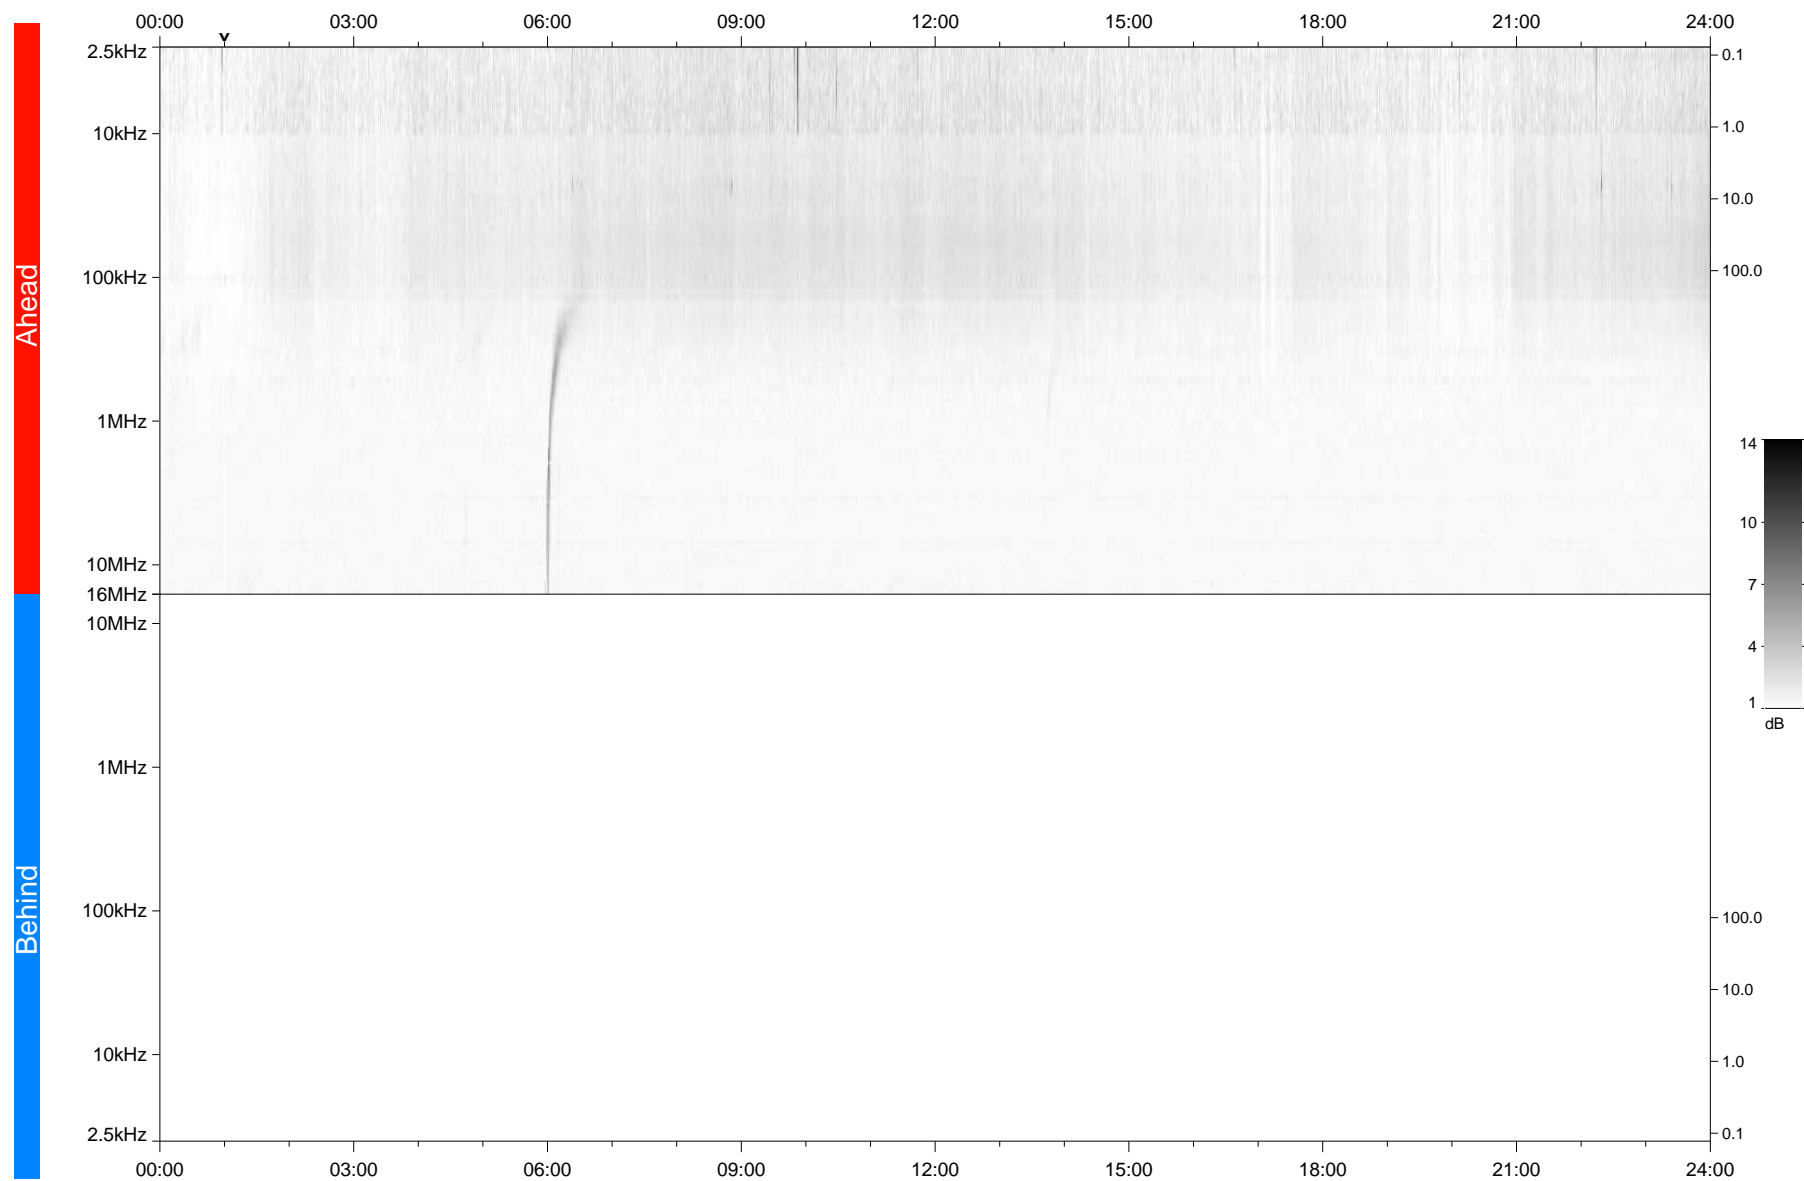

STEREO/WAVES Daily Summary - 04-Apr-2021 (DOY 094)

Ahead source file: swaves_ahead_2021_094_1_05.fin
Ahead PSE Angle: -54.2°

Behind PSE Angle: 51.1°
Behind source file: No STEREO-B data

Time (UTC)

file: stereo_swaves_daily-summary_gray_20210404_v03
made by: space.umn.edu on macOS with TDL 8.8.2 on 2022-08-24 15:37:38, with TLib V945 / dynspec V311