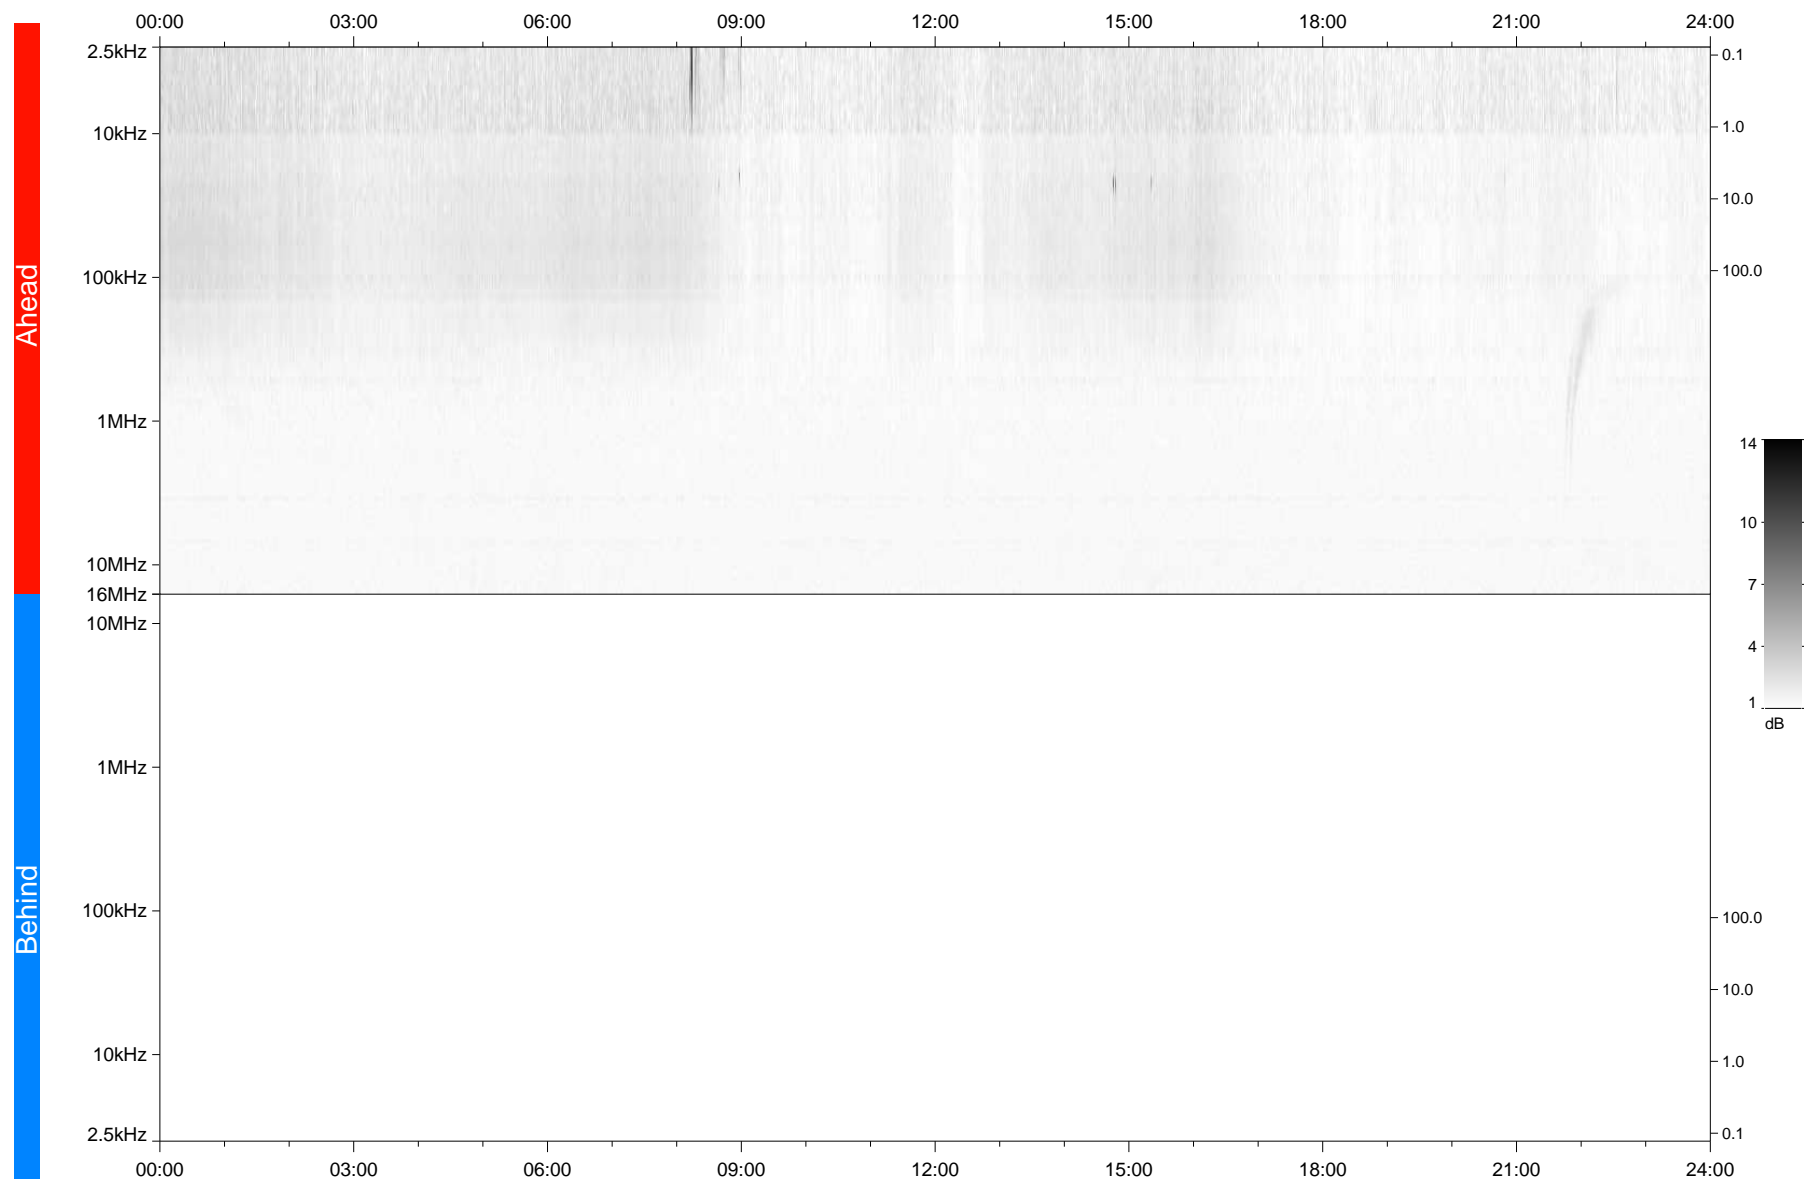

# STEREO/WAVES Daily Summary - 03-Apr-2021 (DOY 093)

Ahead source file: swaves\_ahead\_2021\_093\_1\_05.fin  
Ahead PSE Angle: -54.3°

Behind PSE Angle: 51.1°  
Behind source file: No STEREO-B data

Time (UTC)

file: stereo\_swaves\_daily-summary\_gray\_20210403\_v04  
made by: space.umn.edu on macOS with IDL 8.8.2 on 2022-10-02 14:22:21, with TLib V945 / dynspec V311