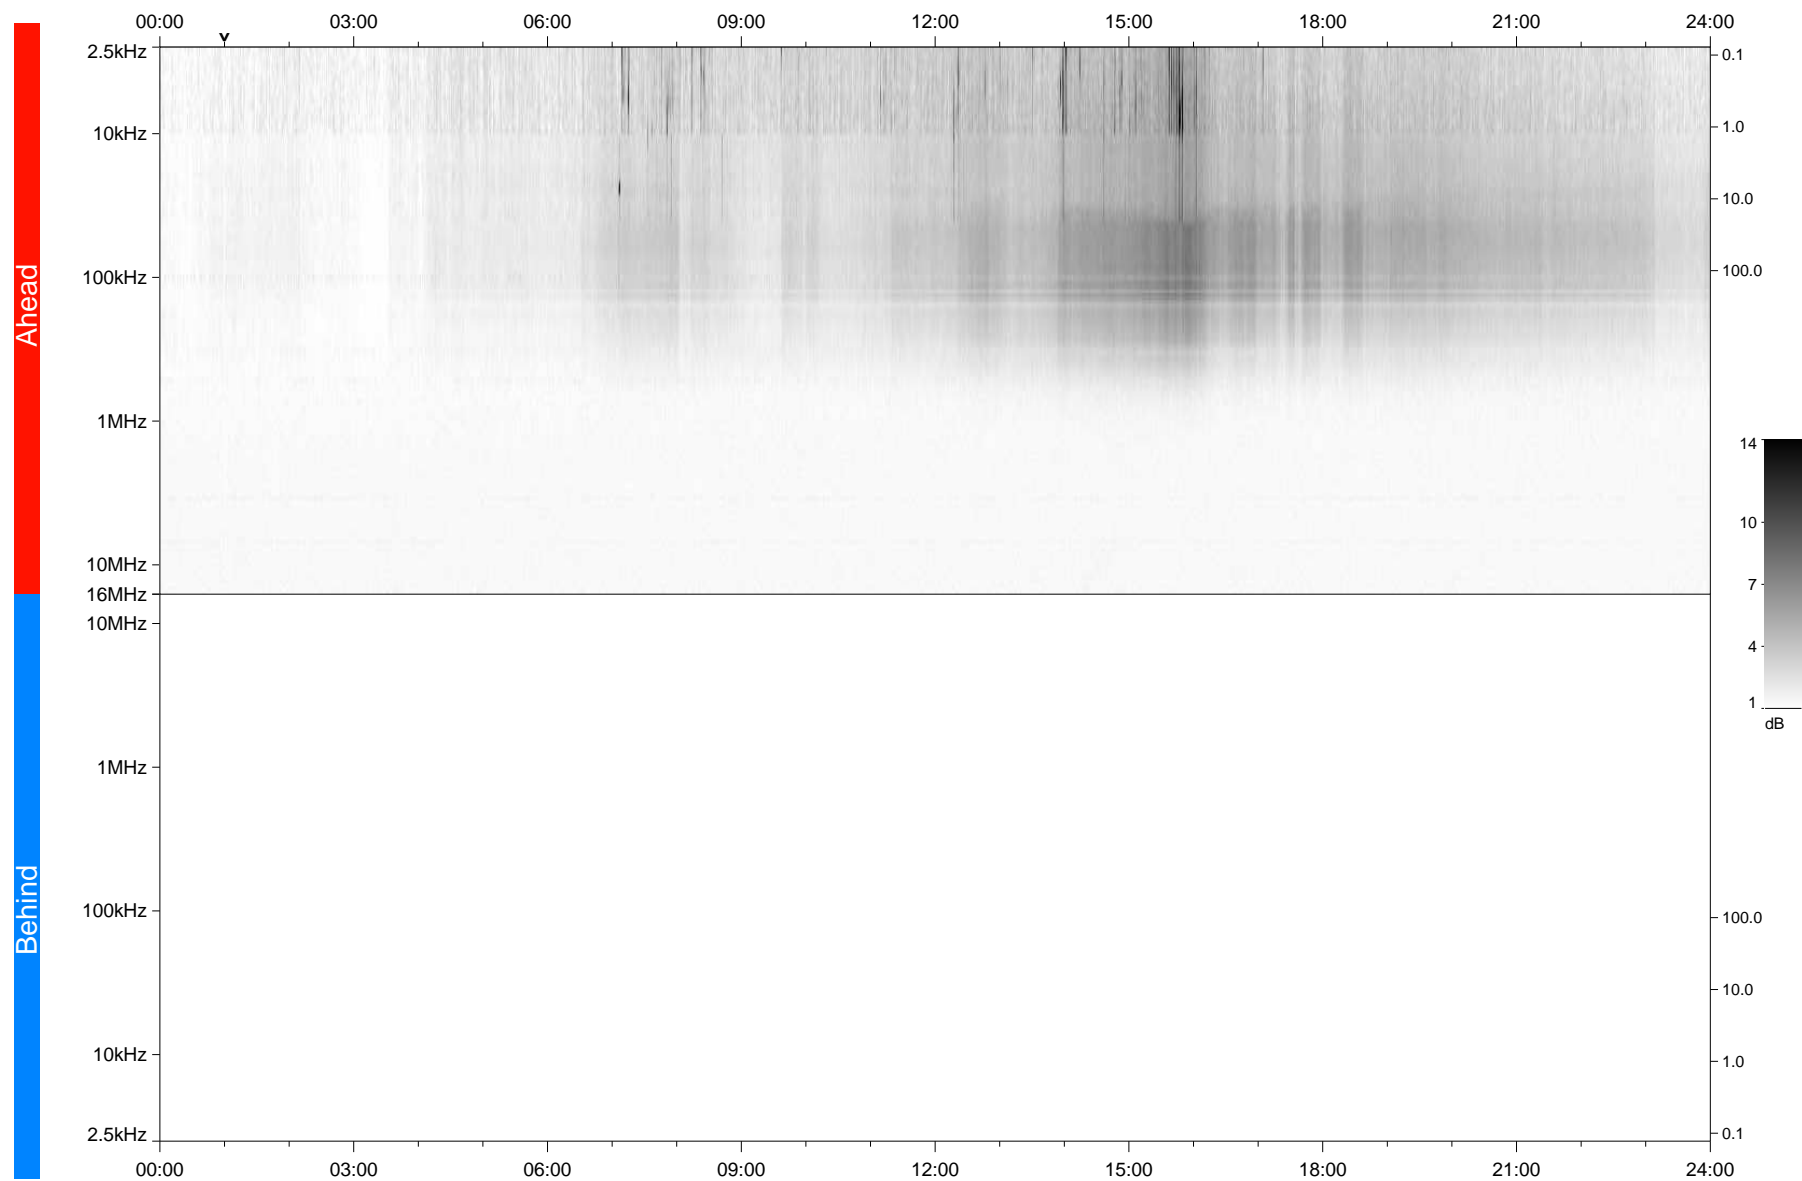

STEREO/WAVES Daily Summary - 02-Apr-2021 (DOY 092)

Ahead source file: swaves_ahead_2021_092_1_05.fin
Ahead PSE Angle: -54.4°

Behind PSE Angle: 51.2°
Behind source file: No STEREO-B data

Time (UTC)

file: stereo_swaves_daily-summary_gray_20210402_v04
made by: space.umn.edu on macOS with TDL 8.8.2 on 2022-10-02 14:20:31, with TLib V945 / dynspec V311