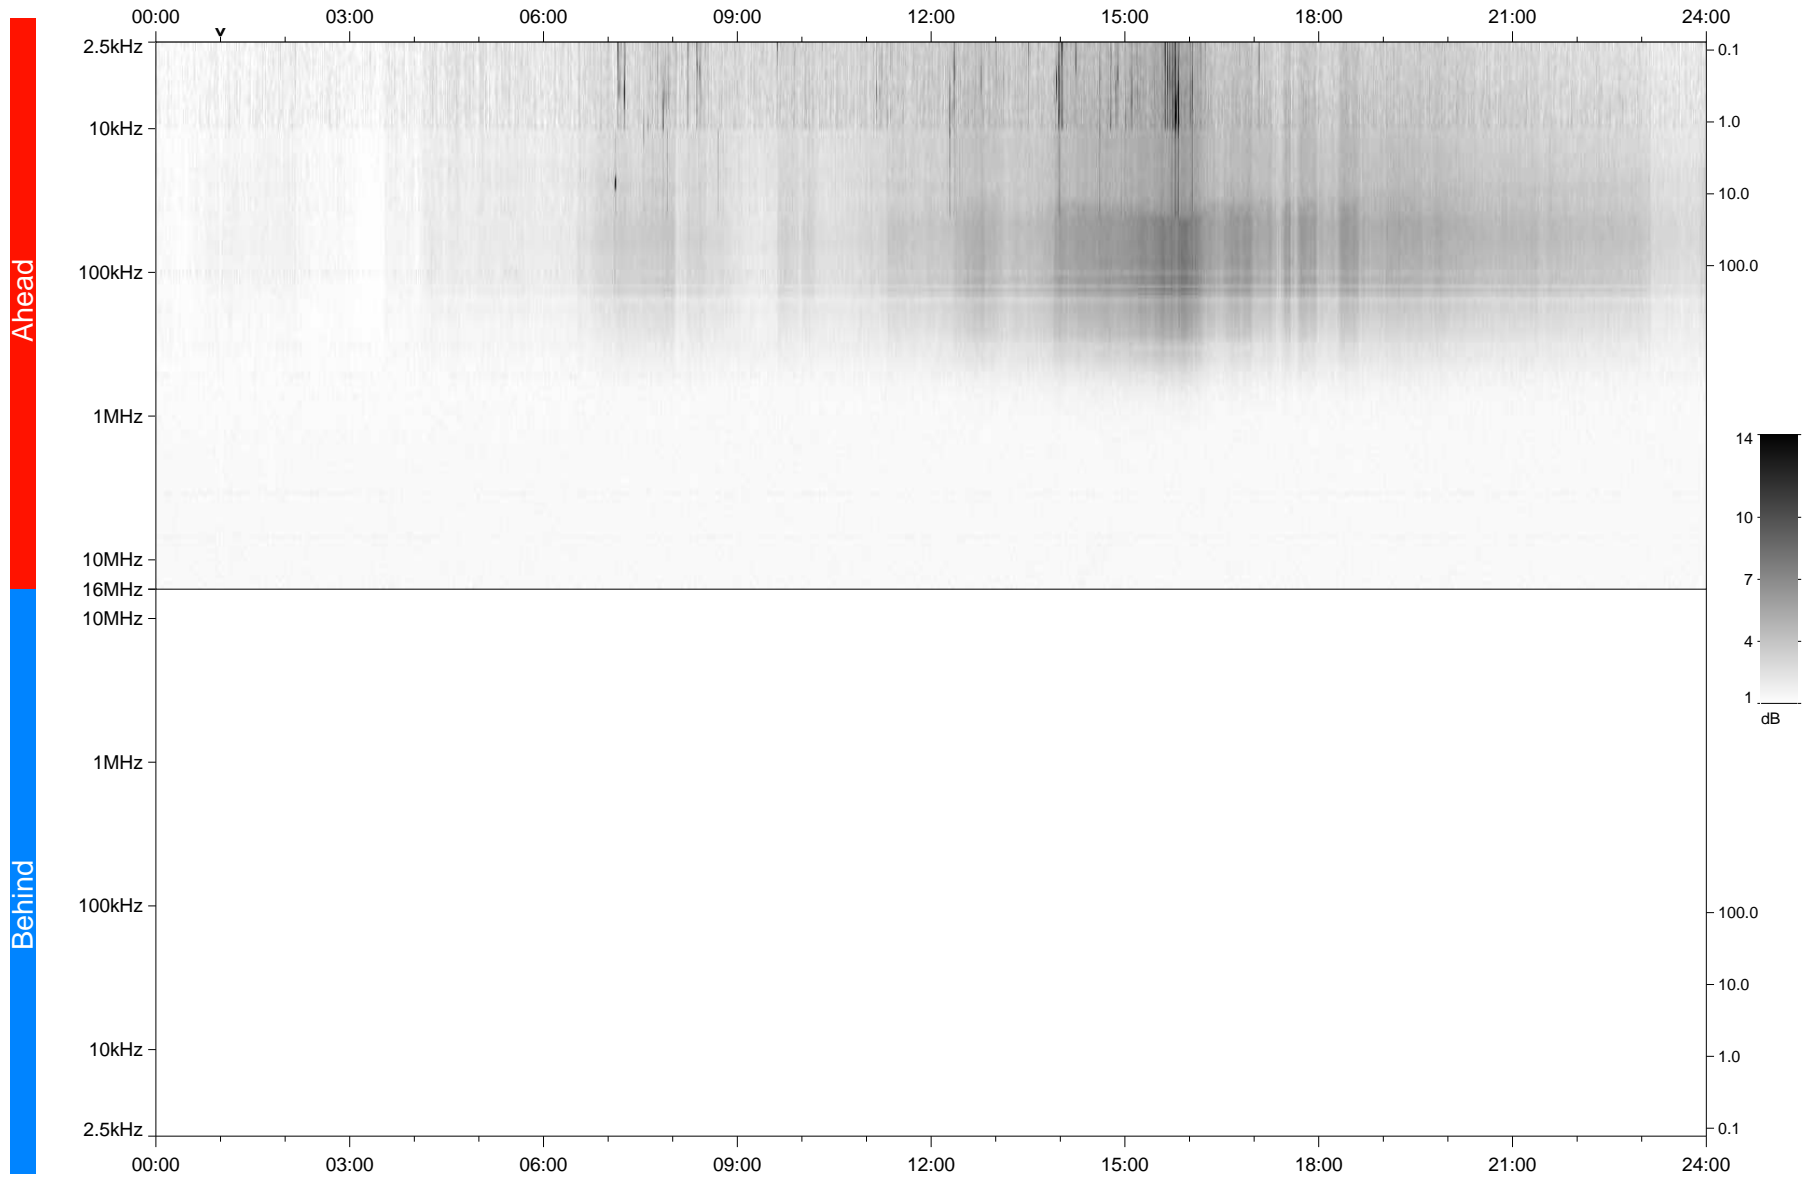

STEREO/WAVES Daily Summary - 02-Apr-2021 (DOY 092)

Ahead source file: swaves_ahead_2021_092_1_05.fin
Ahead PSE Angle: -54.4°

Behind PSE Angle: 51.2°
Behind source file: No STEREO-B data

Time (UTC)

file: stereo_swaves_daily-summary_gray_20210402_v03
made by: space.umn.edu on macOS with TDL 8.8.2 on 2022-08-24 15:34:14, with TLib V945 / dynspec V311