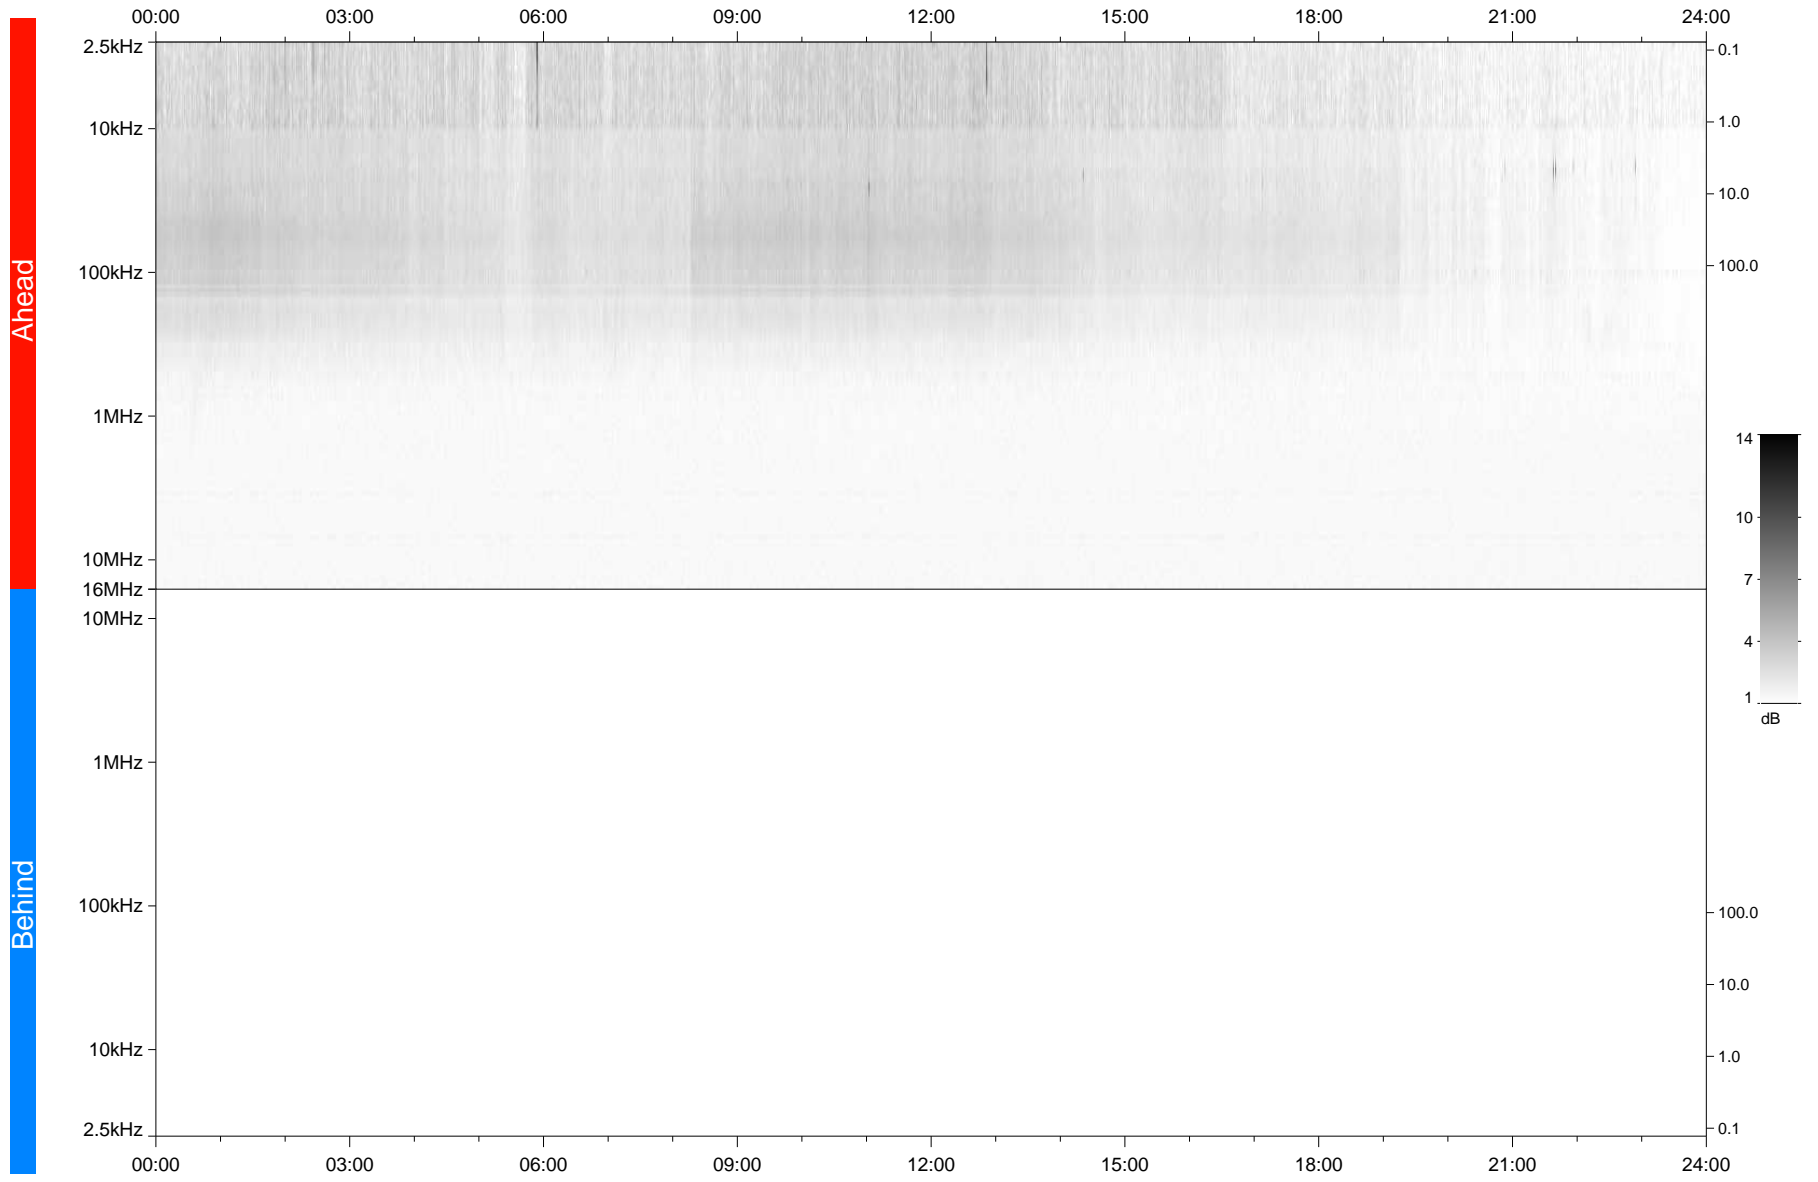

# STEREO/WAVES Daily Summary - 01-Apr-2021 (DOY 091)

Ahead source file: swaves\_ahead\_2021\_091\_1\_05.fin  
Ahead PSE Angle: -54.4°

Behind PSE Angle: 51.3°  
Behind source file: No STEREO-B data

Time (UTC)

file: stereo\_swaves\_daily-summary\_gray\_20210401\_v04  
made by: space.umn.edu on macOS with IDL 8.8.2 on 2022-10-02 14:18:39, with TMLib V945 / dynspec V311