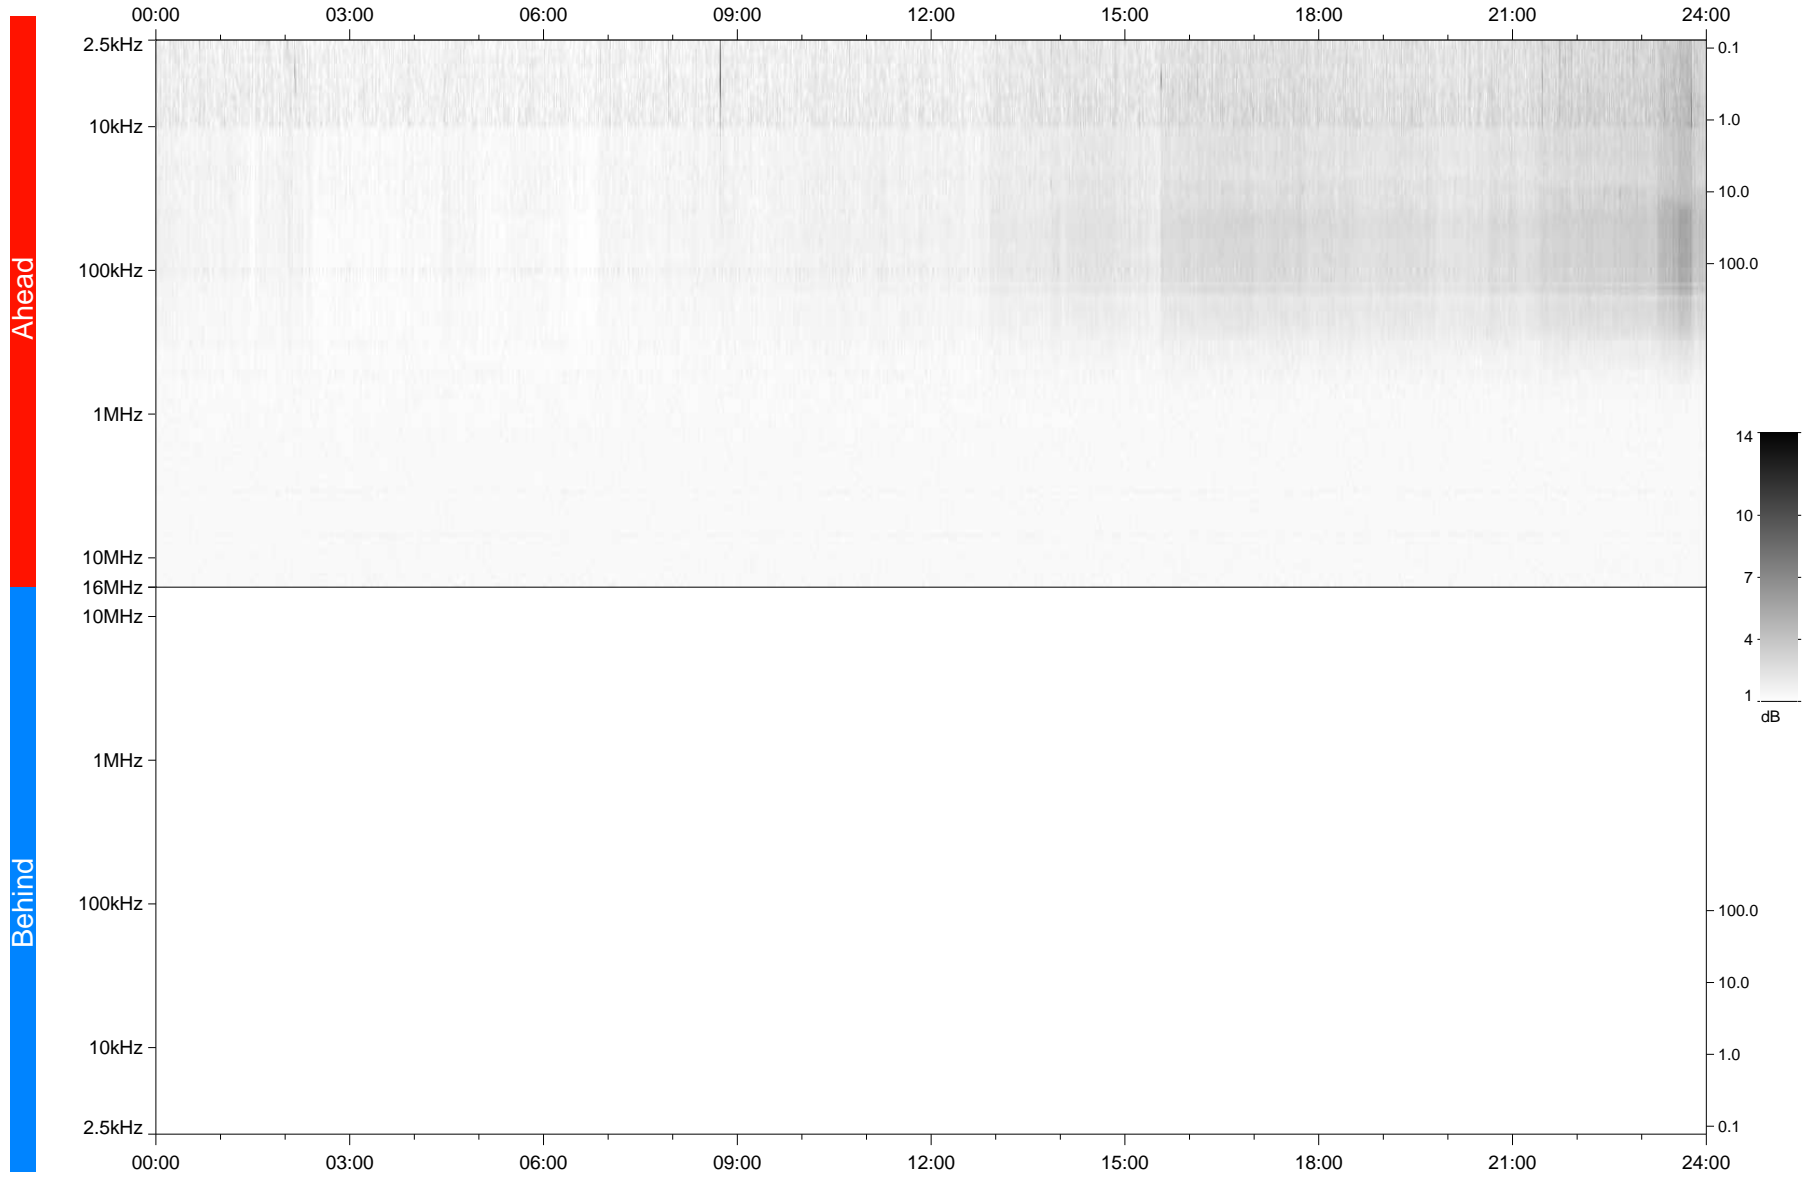

# STEREO/WAVES Daily Summary - 30-Mar-2021 (DOY 089)

Ahead source file: swaves\_ahead\_2021\_089\_1\_05.fin  
Ahead PSE Angle: -54.5°

Behind PSE Angle: 51.5°  
Behind source file: No STEREO-B data

Time (UTC)

file: stereo\_swaves\_daily-summary\_gray\_20210330\_v04  
made by: space.umn.edu on macOS with IDL 8.8.2 on 2022-10-02 14:14:56, with TLib V945 / dynspec V311