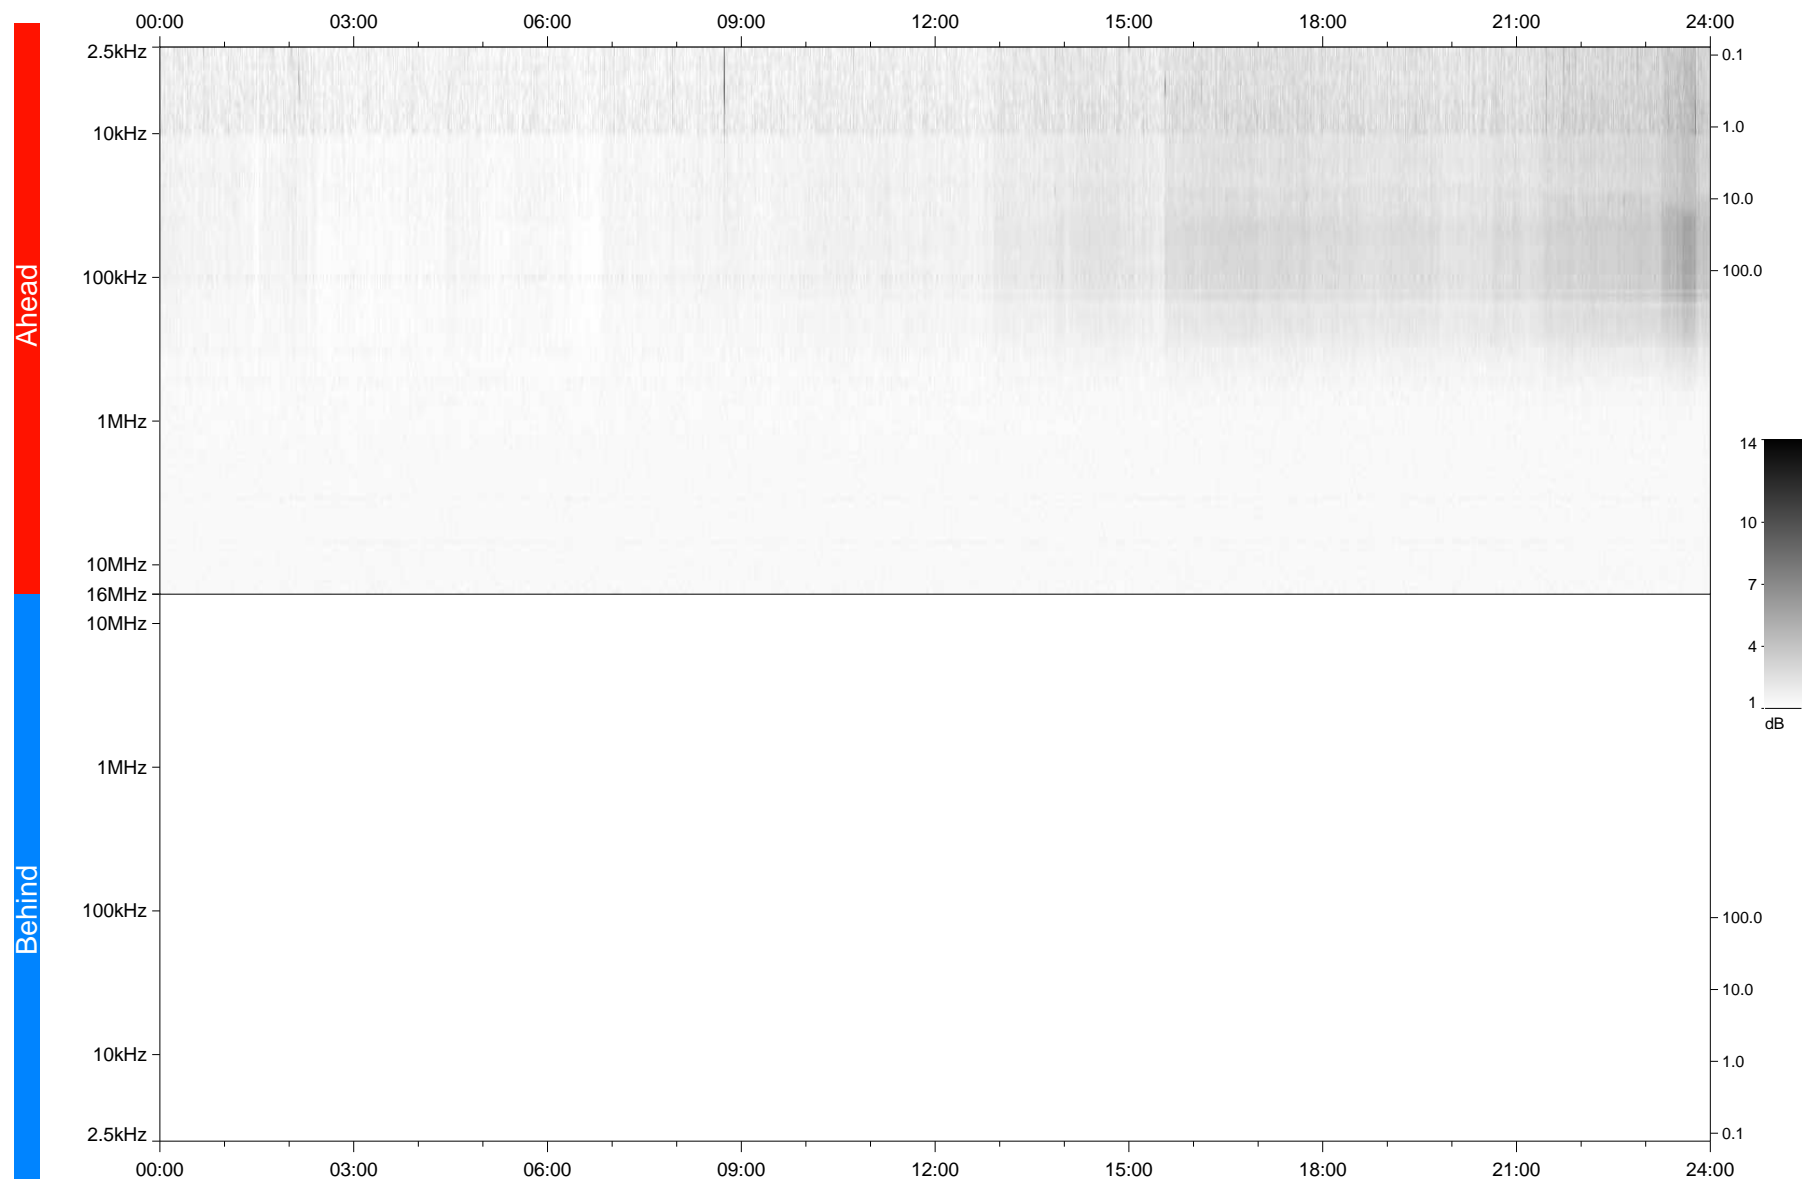

# STEREO/WAVES Daily Summary - 30-Mar-2021 (DOY 089)

Ahead source file: swaves\_ahead\_2021\_089\_1\_05.fin  
Ahead PSE Angle: -54.5°

Behind PSE Angle: 51.5°  
Behind source file: No STEREO-B data

Time (UTC)

file: stereo\_swaves\_daily-summary\_gray\_20210330\_v03  
made by: space.umn.edu on macOS with TDL 8.8.2 on 2022-08-24 15:29:04, with TLib V945 / dynspec V311