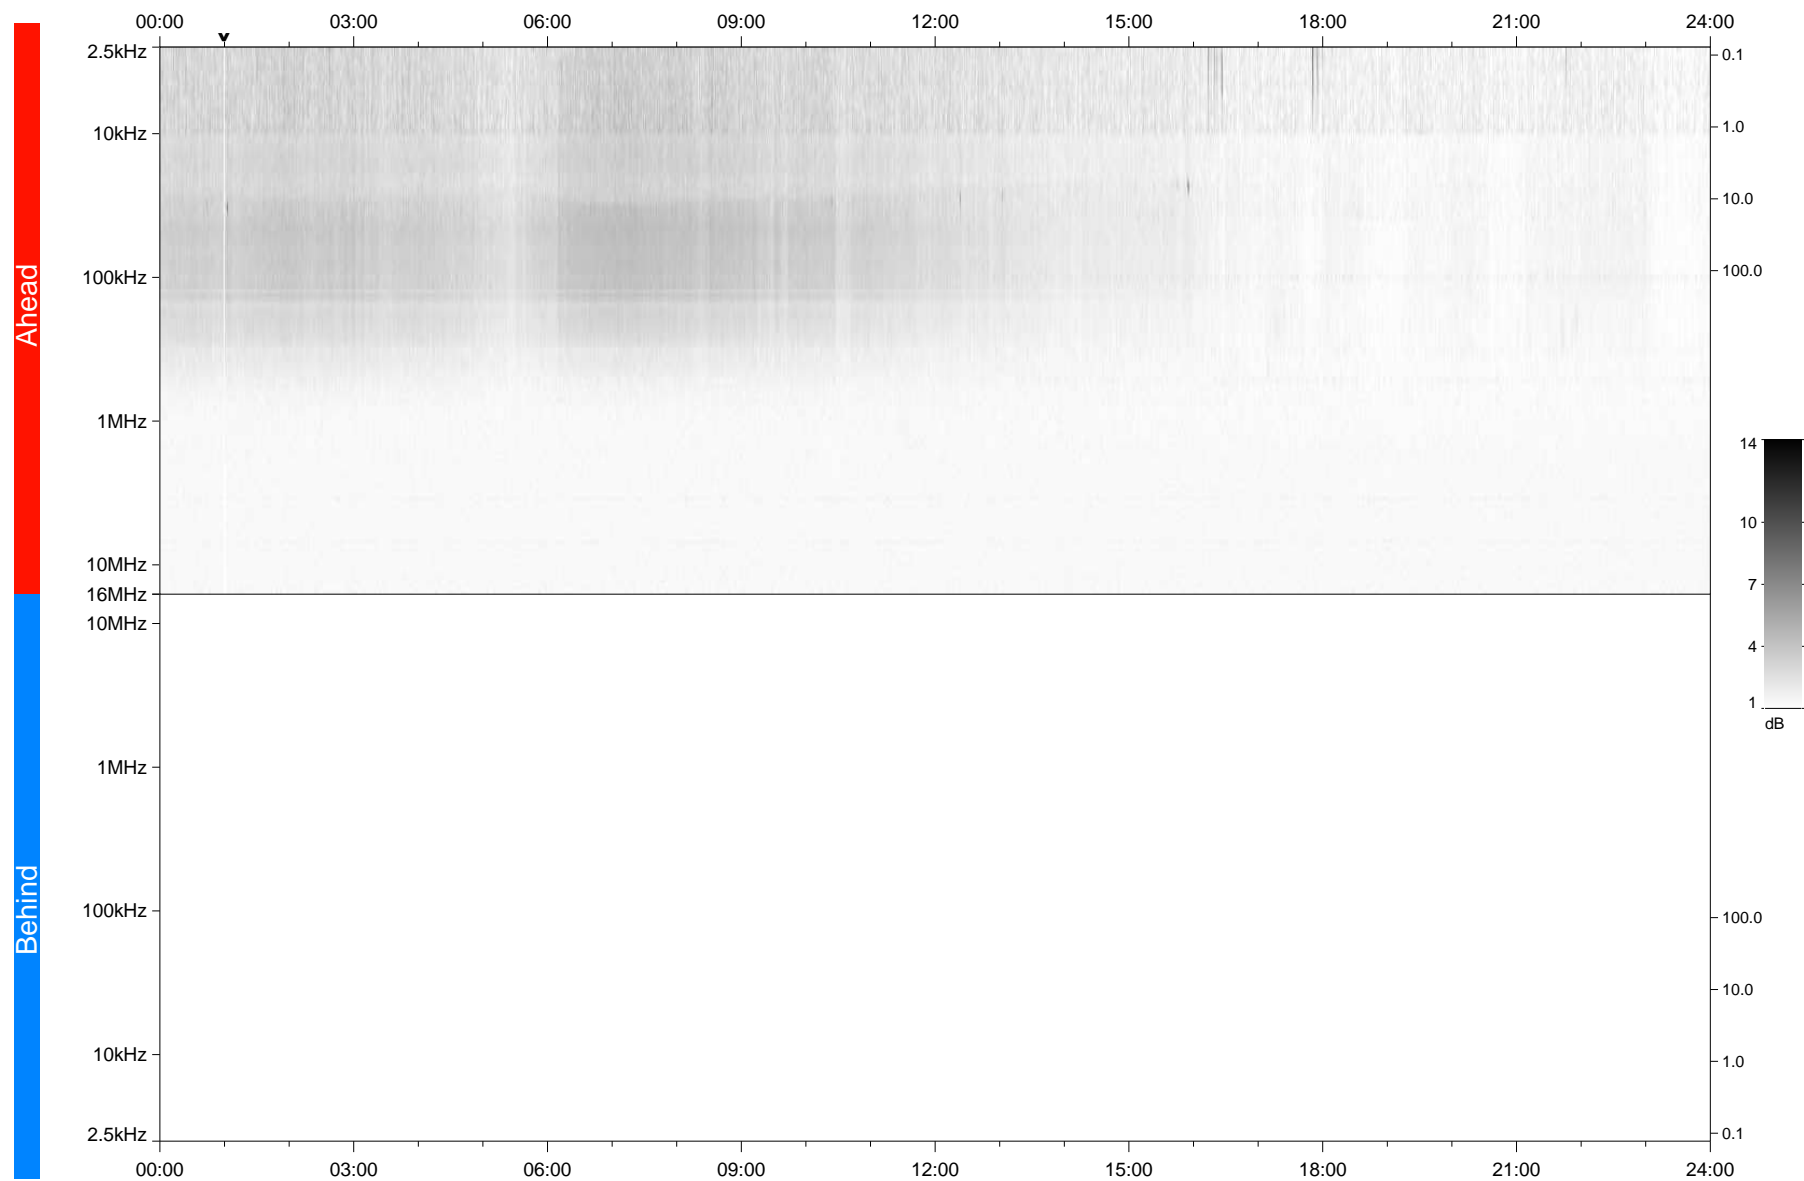

# STEREO/WAVES Daily Summary - 29-Mar-2021 (DOY 088)

Ahead source file: swaves\_ahead\_2021\_088\_1\_05.fin  
Ahead PSE Angle: -54.5°

Behind PSE Angle: 51.6°  
Behind source file: No STEREO-B data

Time (UTC)

file: stereo\_swaves\_daily-summary\_gray\_20210329\_v04  
made by: space.umn.edu on macOS with IDL 8.8.2 on 2022-10-02 14:13:06, with TLib V945 / dynspec V311