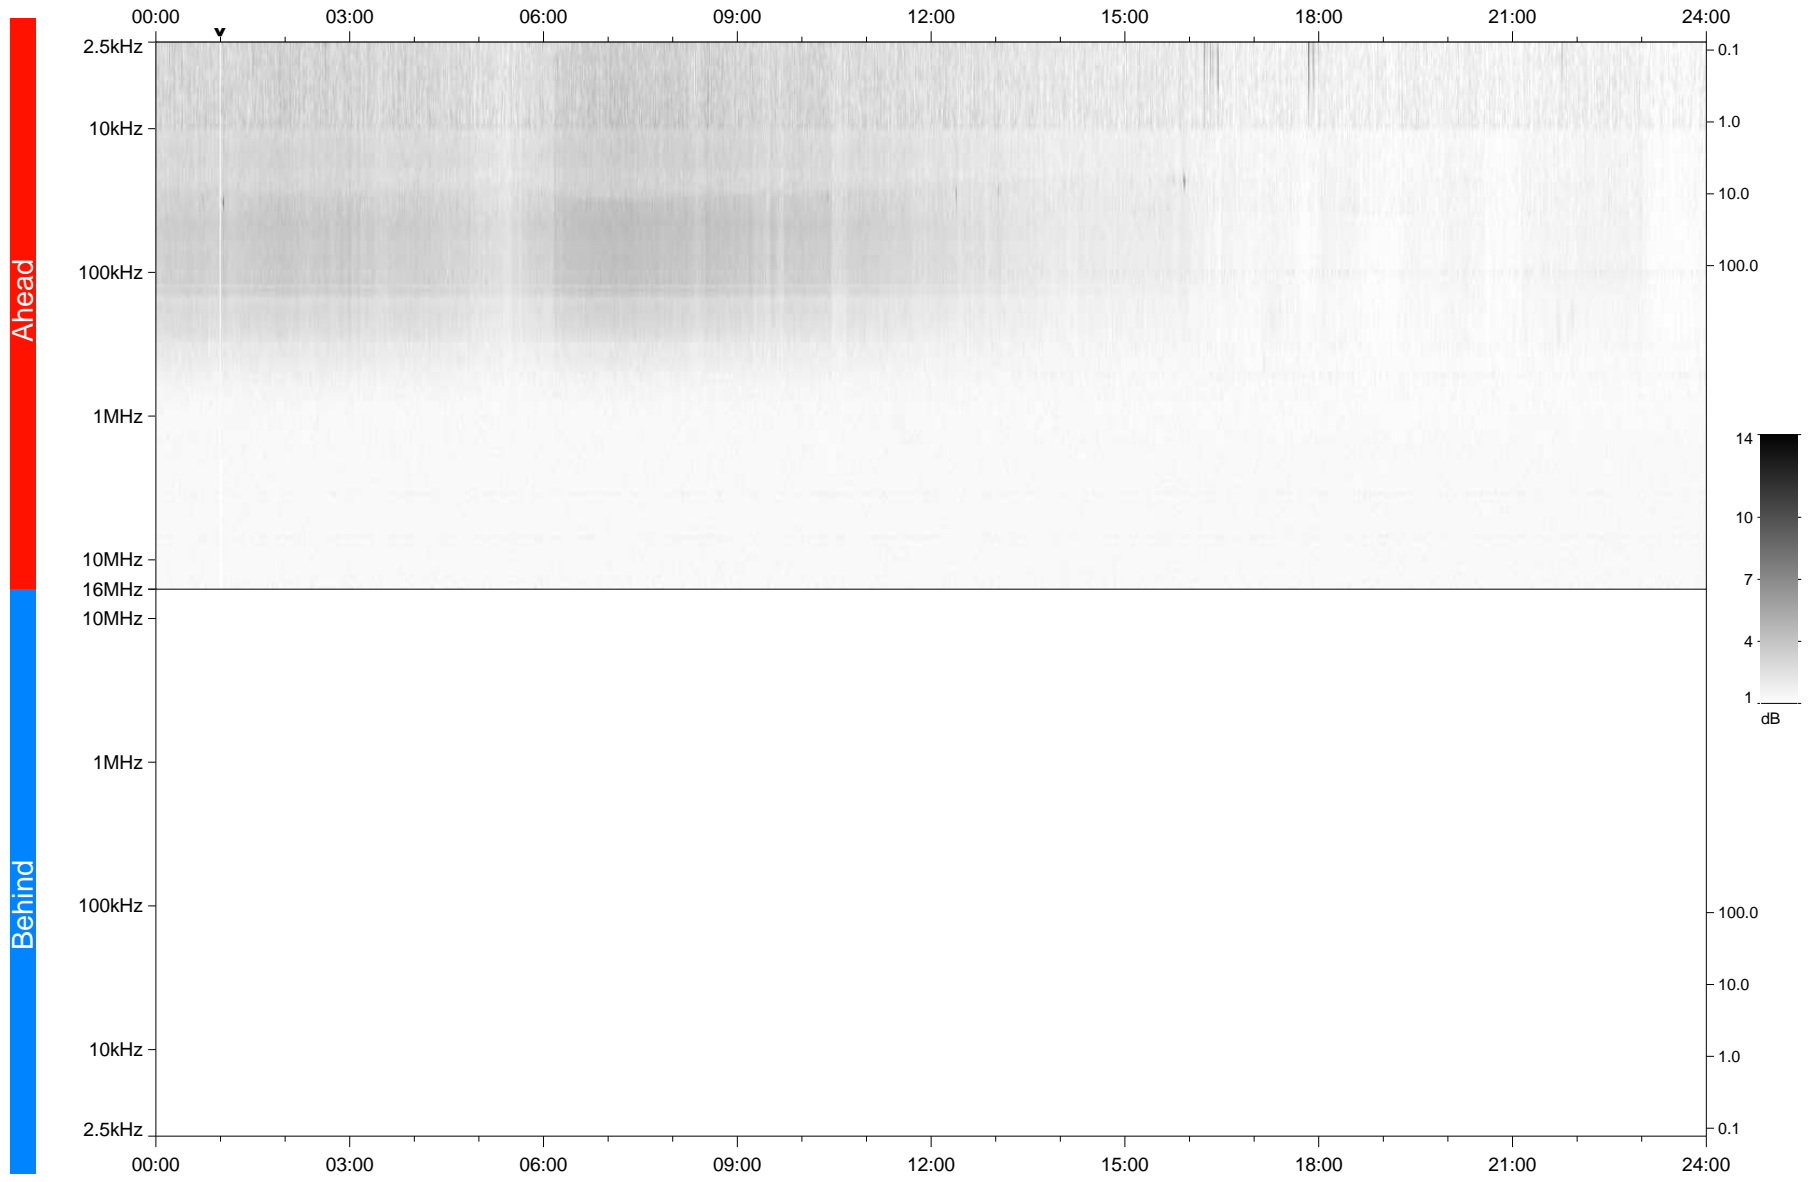

STEREO/WAVES Daily Summary - 29-Mar-2021 (DOY 088)

Ahead source file: swaves_ahead_2021_088_1_05.fin
Ahead PSE Angle: -54.5°

Behind PSE Angle: 51.6°
Behind source file: No STEREO-B data

Time (UTC)

file: stereo_swaves_daily-summary_gray_20210329_v03
made by: space.umn.edu on macOS with IDL 8.8.2 on 2022-08-24 15:27:22, with TMLib V945 / dynspec V311