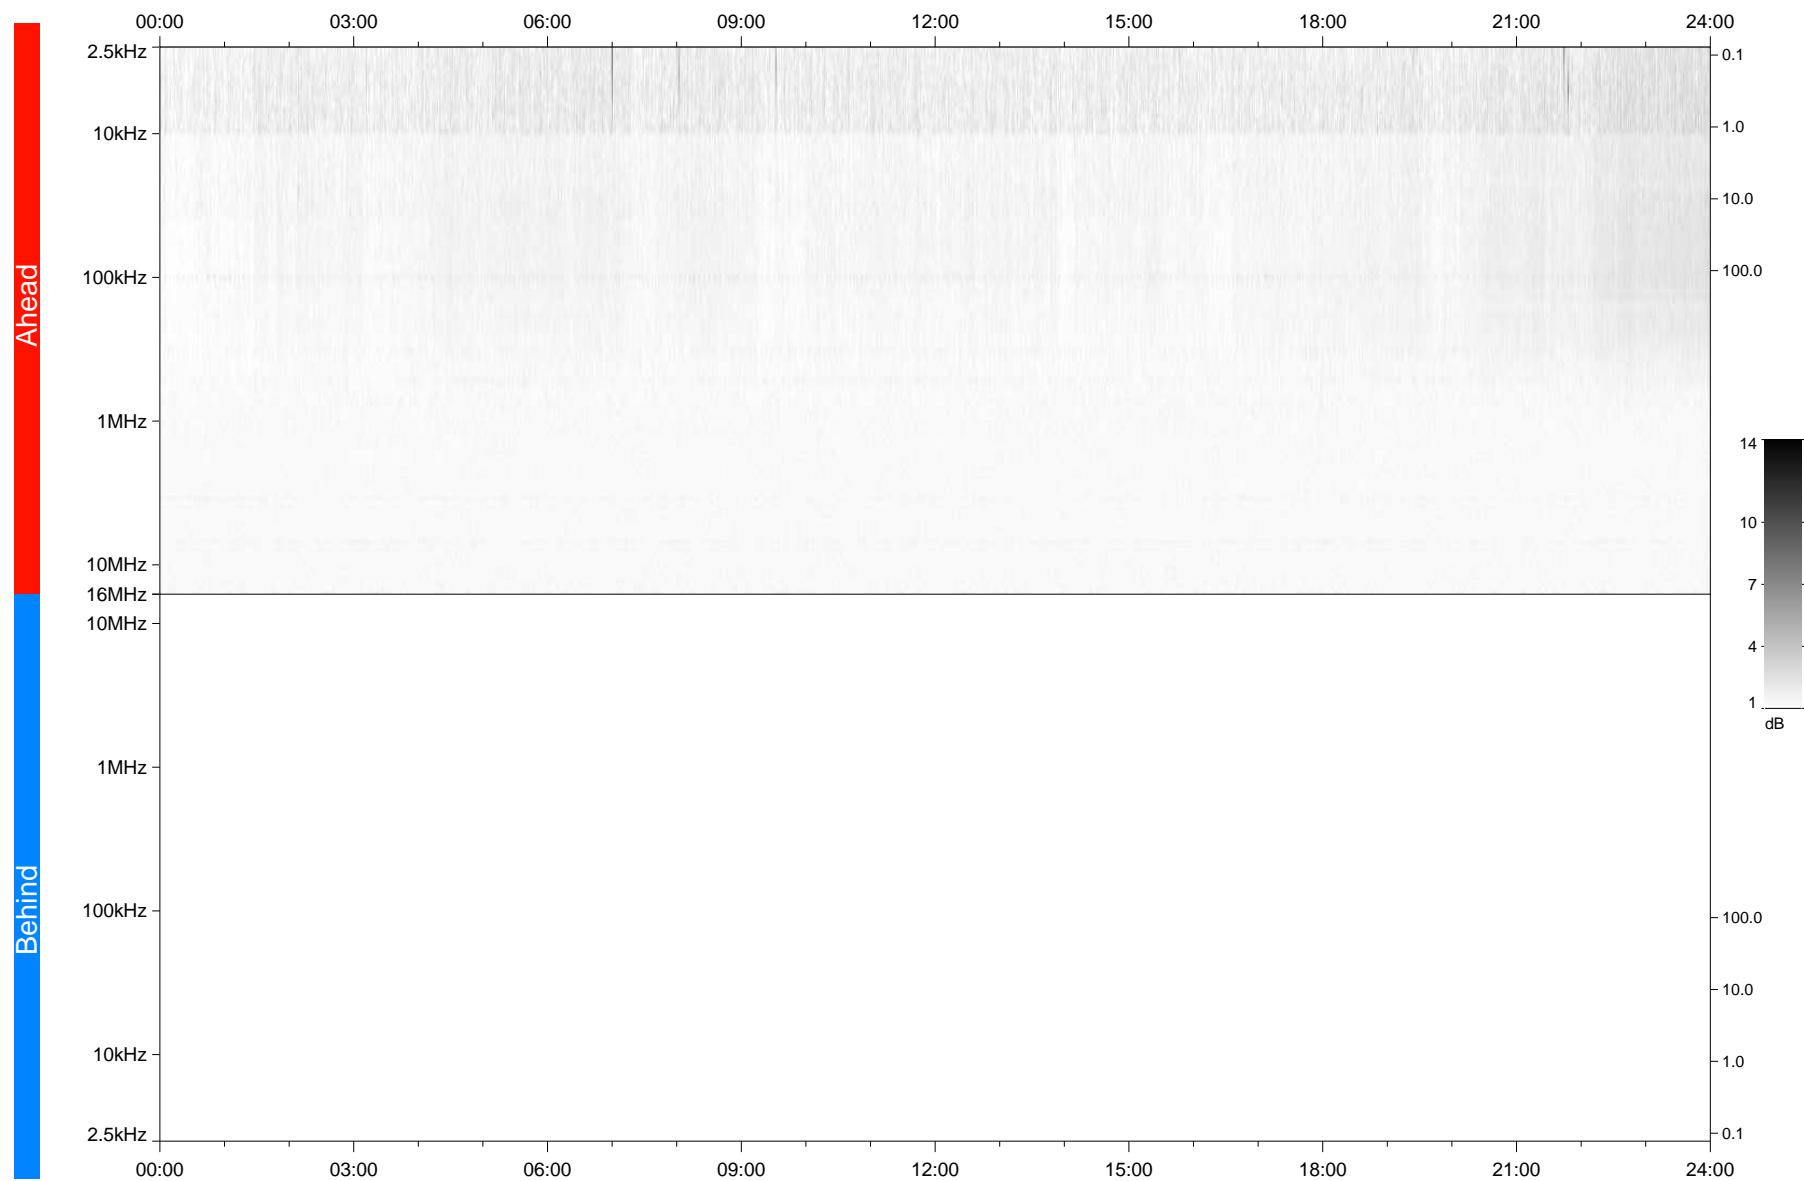

# STEREO/WAVES Daily Summary - 28-Mar-2021 (DOY 087)

Ahead source file: swaves\_ahead\_2021\_087\_1\_05.fin  
Ahead PSE Angle: -54.5°

Behind PSE Angle: 51.7°  
Behind source file: No STEREO-B data

Time (UTC)

file: stereo\_swaves\_daily-summary\_gray\_20210328\_v04  
made by: space.umn.edu on macOS with IDL 8.8.2 on 2022-10-02 14:11:15, with TLib V945 / dynspec V311