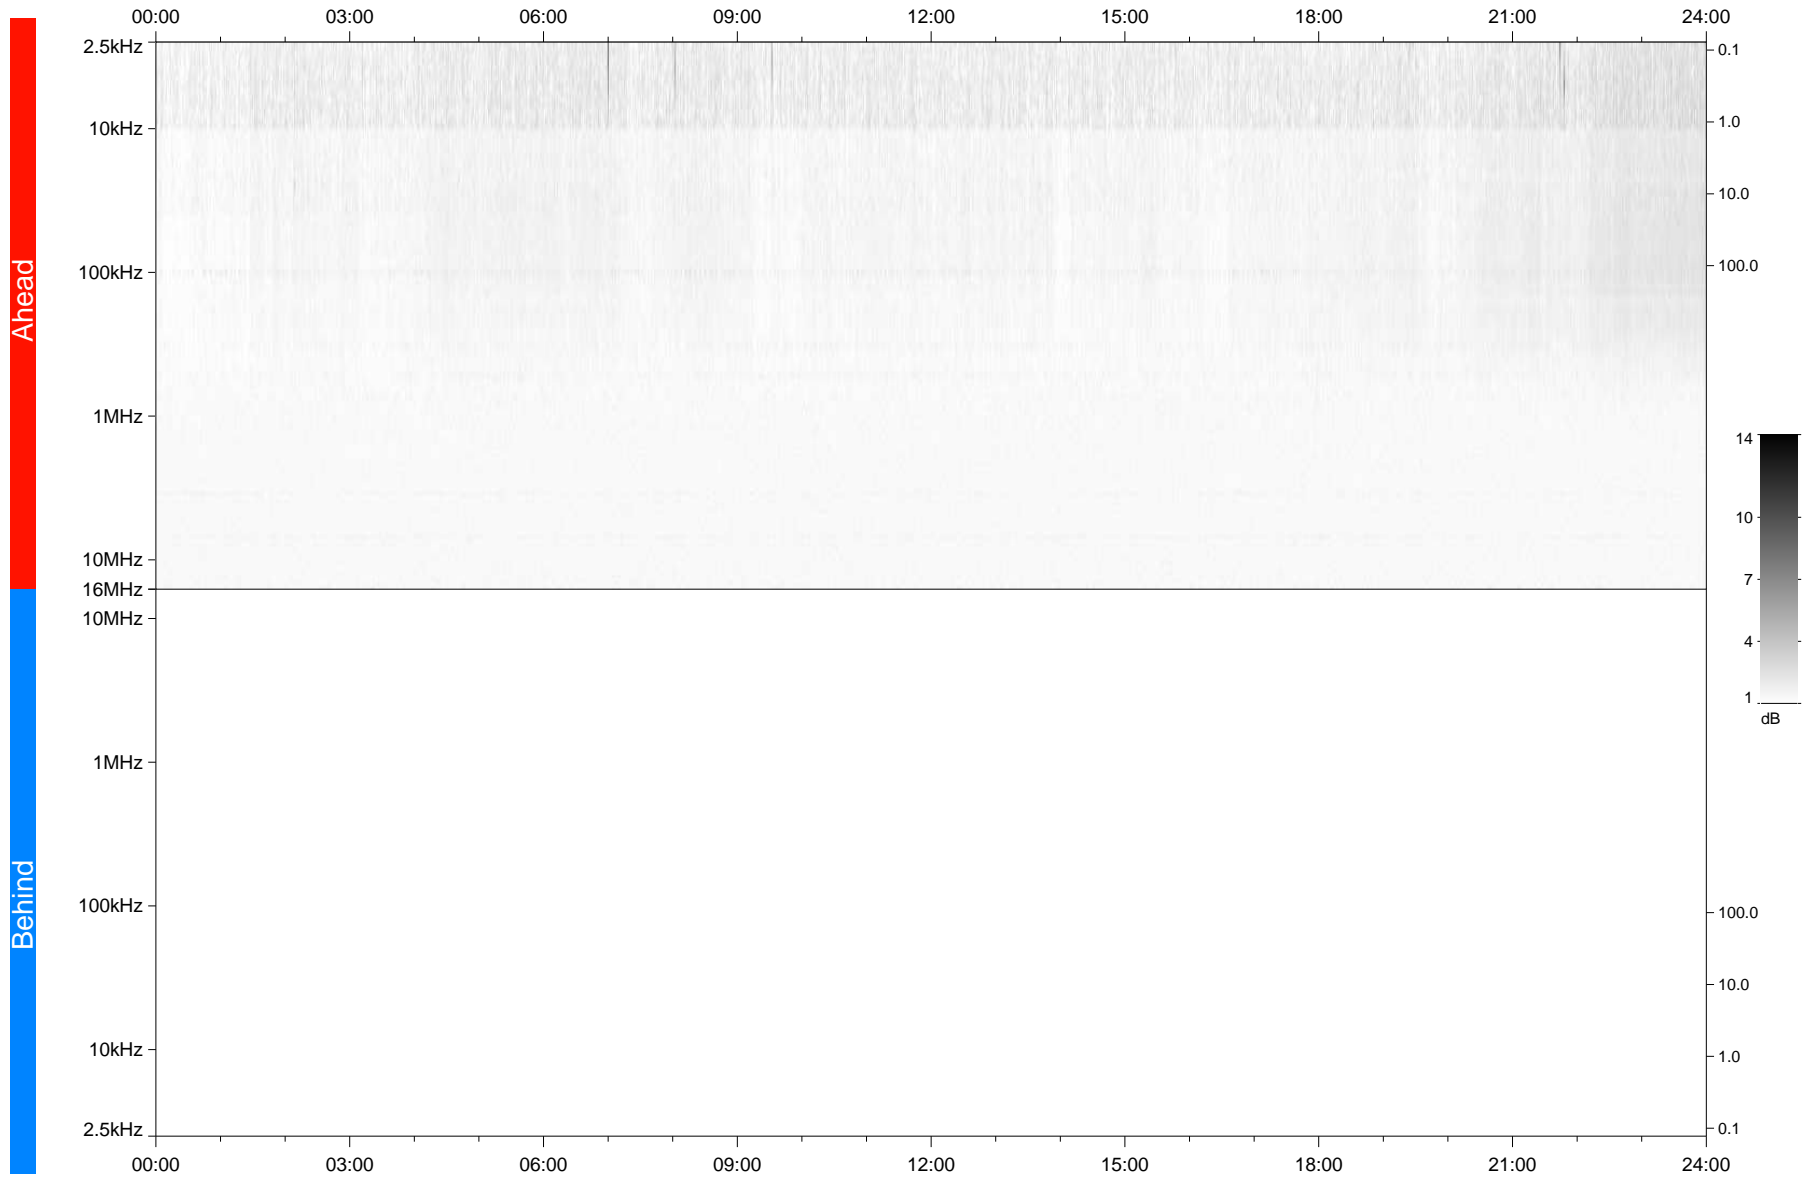

STEREO/WAVES Daily Summary - 28-Mar-2021 (DOY 087)

Ahead source file: swaves_ahead_2021_087_1_05.fin
Ahead PSE Angle: -54.5°

Behind PSE Angle: 51.7°
Behind source file: No STEREO-B data

Time (UTC)

file: stereo_swaves_daily-summary_gray_20210328_v03
made by: space.umn.edu on macOS with TDL 8.8.2 on 2022-08-24 15:25:40, with TLib V945 / dynspec V311