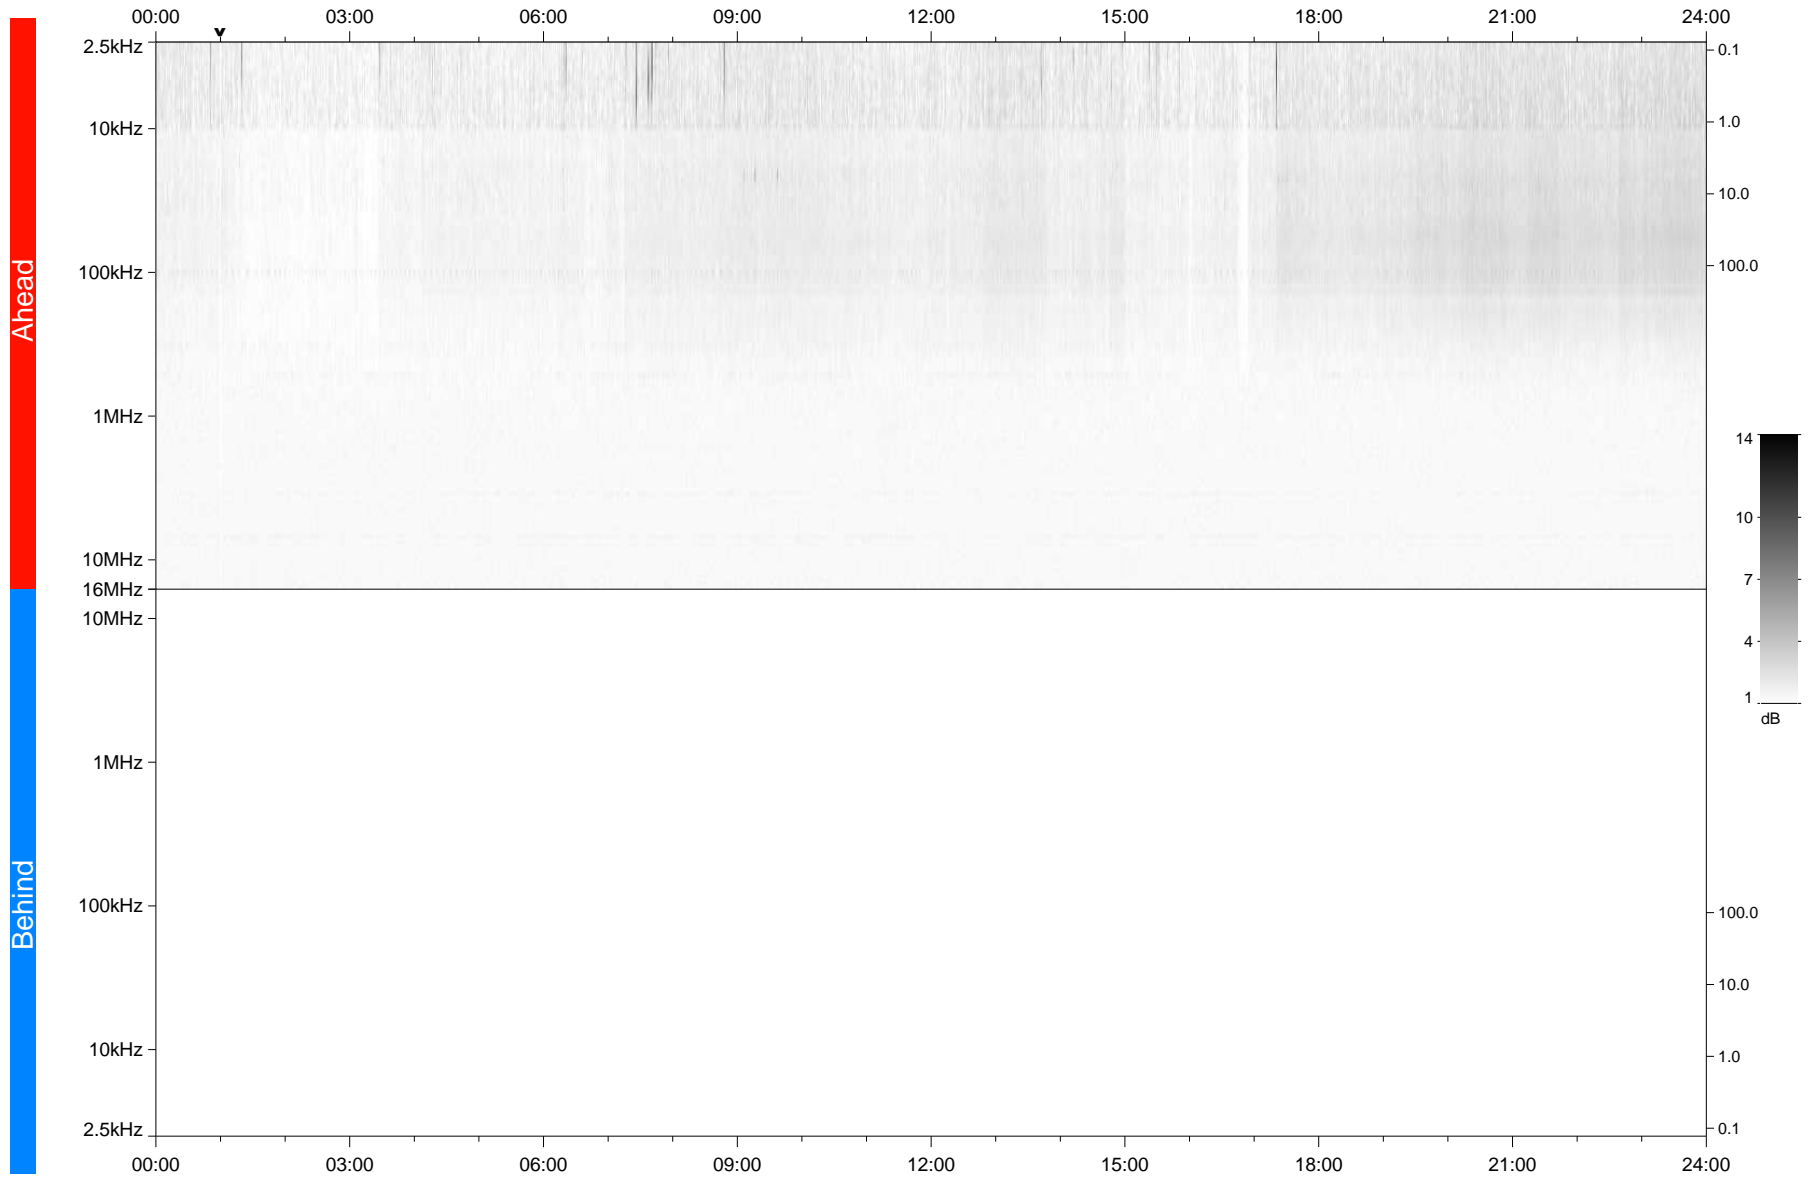

STEREO/WAVES Daily Summary - 27-Mar-2021 (DOY 086)

Ahead source file: swaves_ahead_2021_086_1_05.fin
Ahead PSE Angle: -54.7°

Behind PSE Angle: 51.7°
Behind source file: No STEREO-B data

Time (UTC)

file: stereo_swaves_daily-summary_gray_20210327_v04
made by: space.umn.edu on macOS with IDL 8.8.2 on 2022-10-02 14:09:25, with TMatlab V945 / dynspec V311