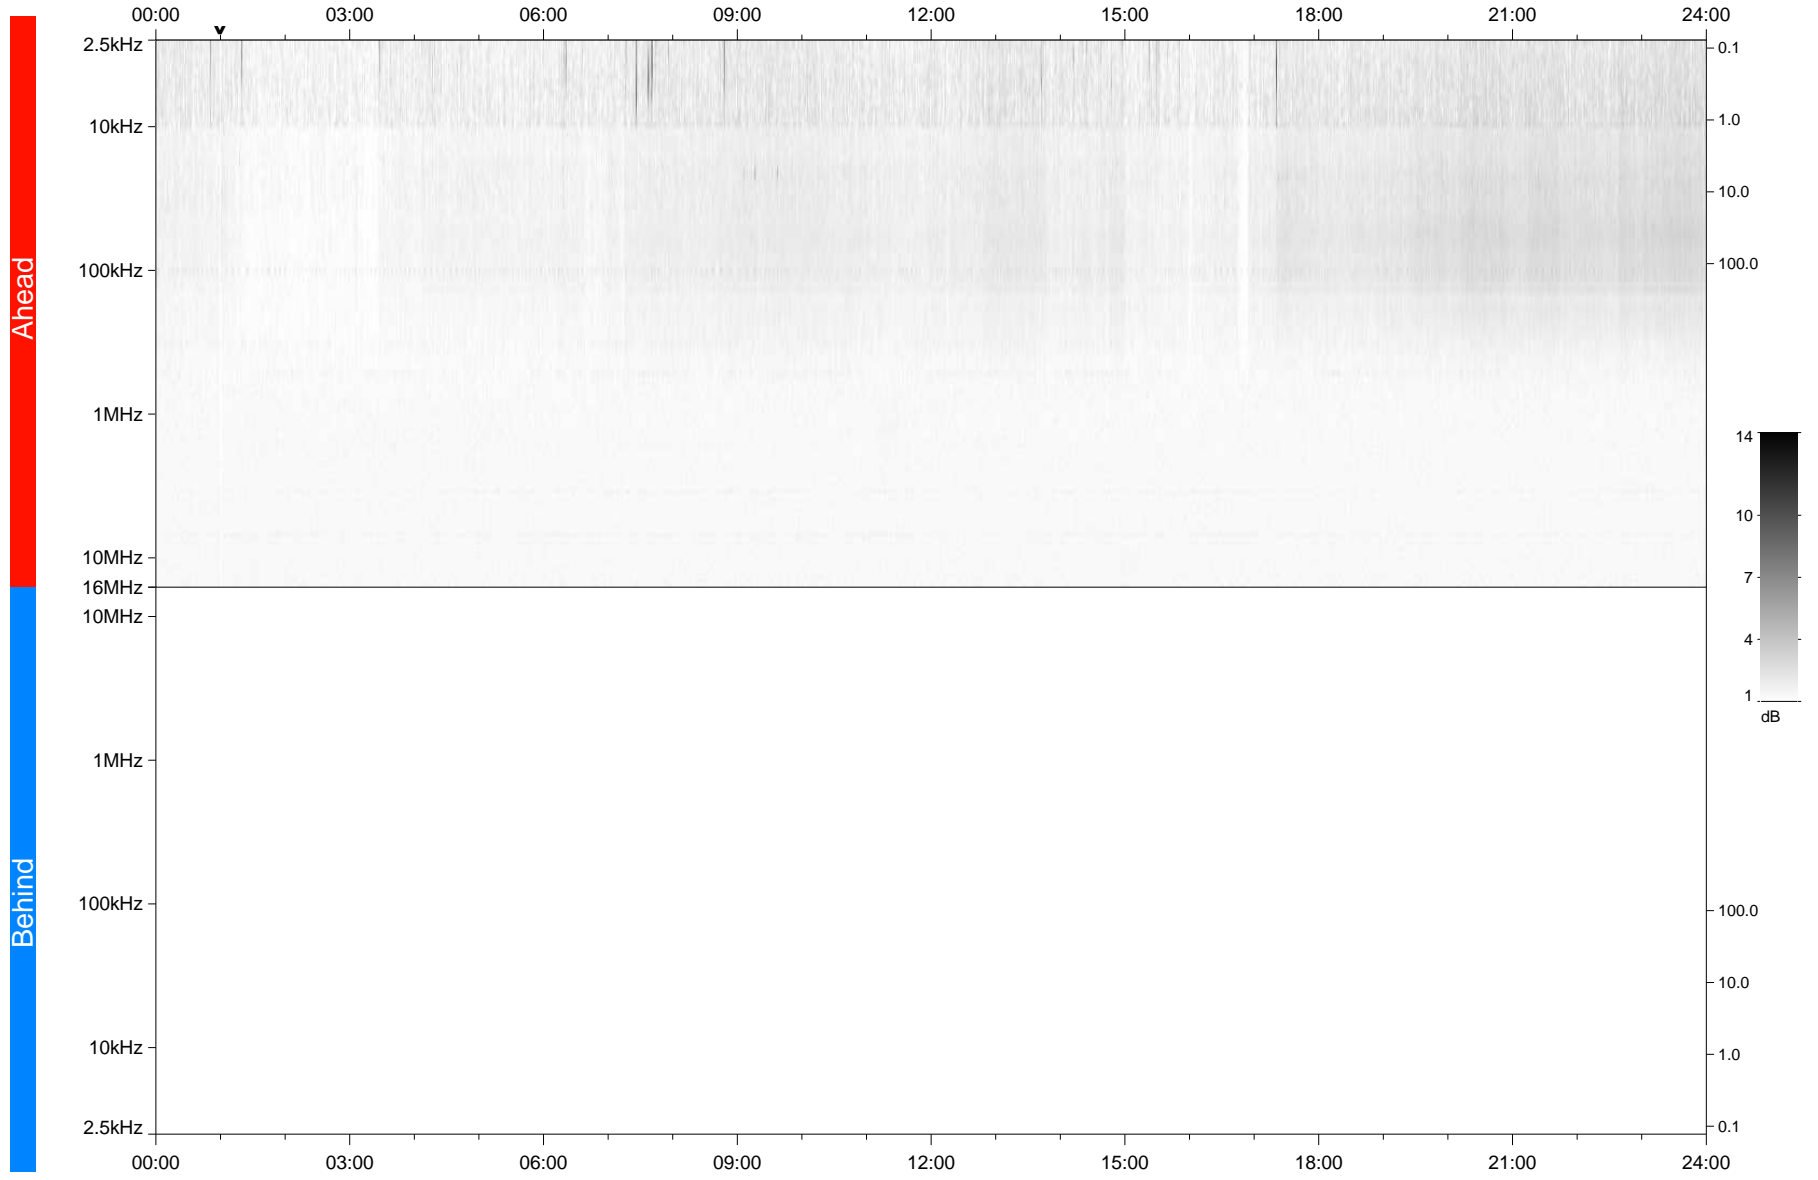

STEREO/WAVES Daily Summary - 27-Mar-2021 (DOY 086)

Ahead source file: swaves_ahead_2021_086_1_05.fin
Ahead PSE Angle: -54.7°

Behind PSE Angle: 51.7°
Behind source file: No STEREO-B data

Time (UTC)

file: stereo_swaves_daily-summary_gray_20210327_v03
made by: space.umn.edu on macOS with IDL 8.8.2 on 2022-08-24 15:23:58, with TMatlab V945 / dynspec V311