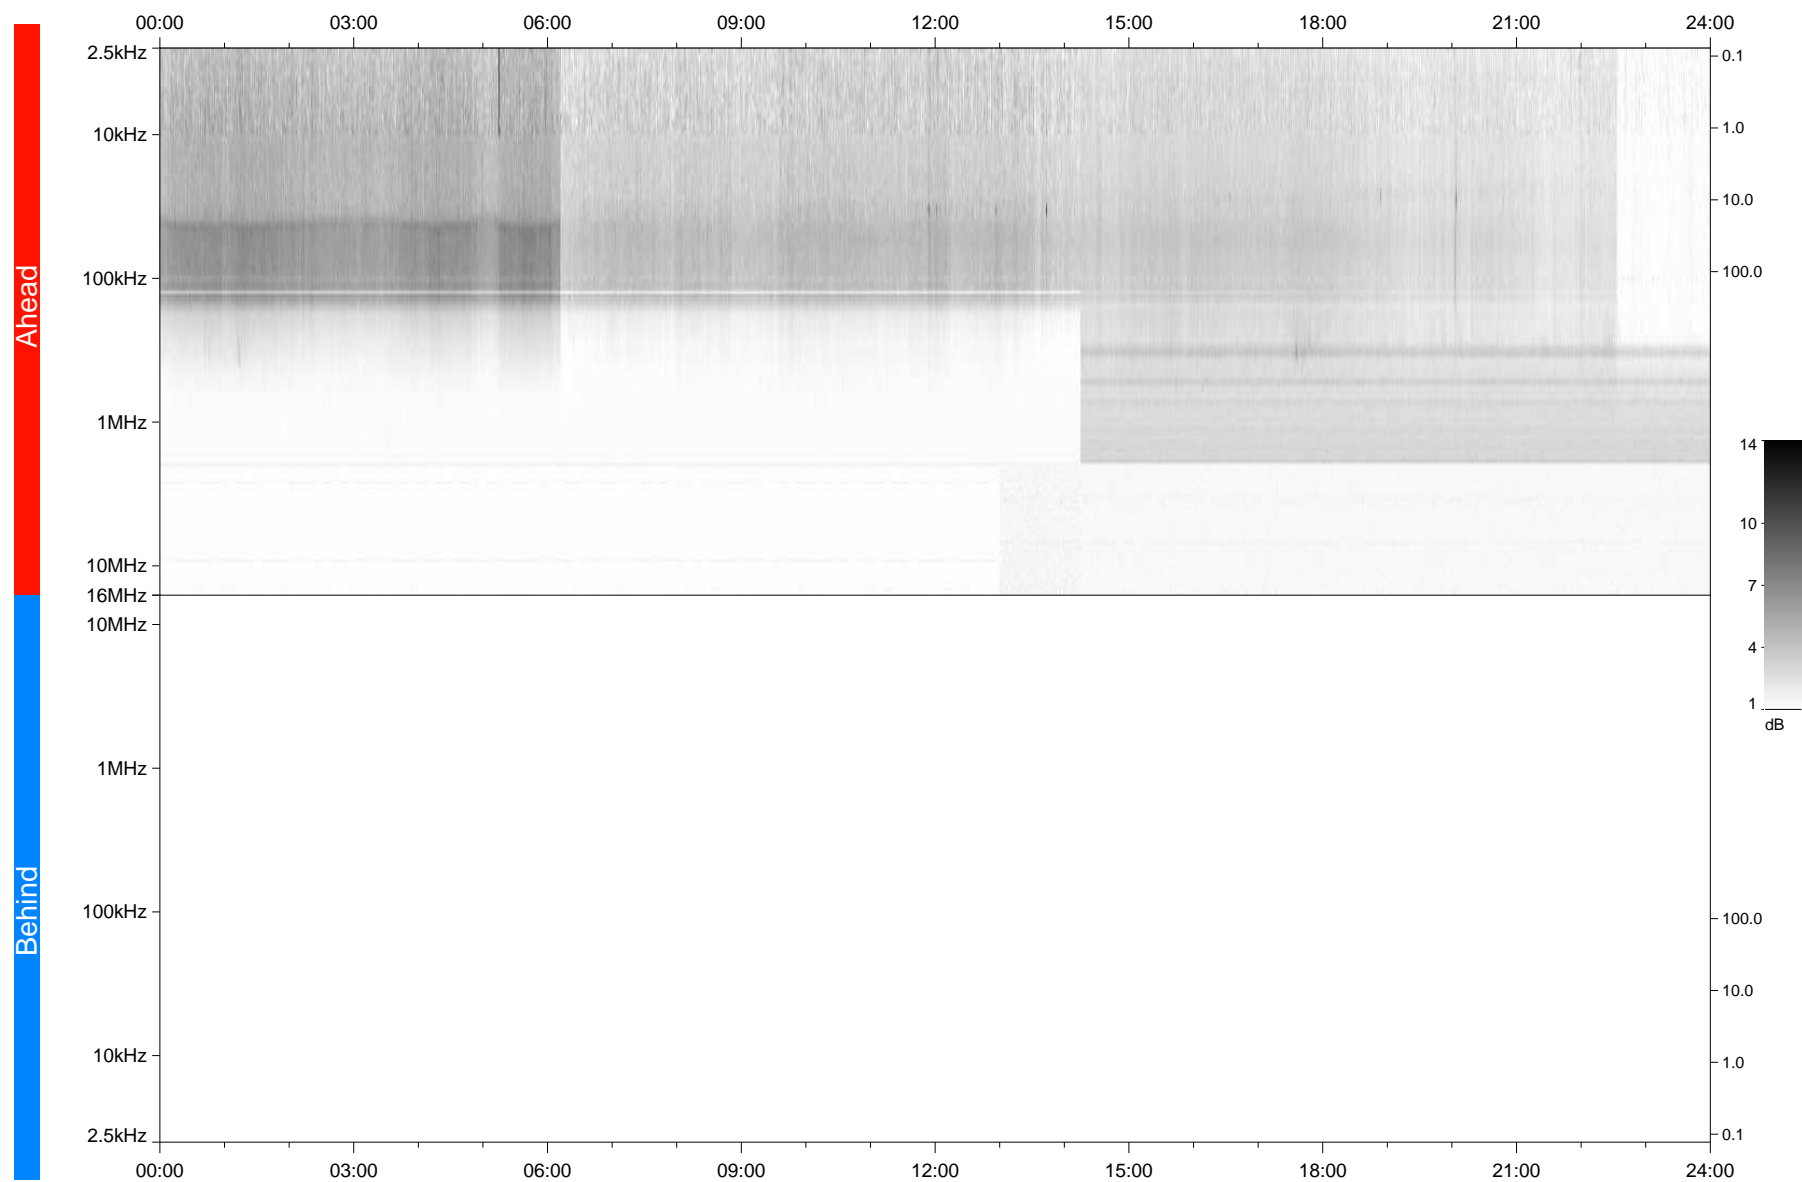

STEREO/WAVES Daily Summary - 26-Mar-2021 (DOY 085)

Ahead source file: swaves_ahead_2021_085_1_05.fin
Ahead PSE Angle: -54.7°

Behind PSE Angle: 51.8°
Behind source file: No STEREO-B data

Time (UTC)

file: stereo_swaves_daily-summary_gray_20210326_v04
made by: space.umn.edu on macOS with TDL 8.8.2 on 2022-10-02 14:07:35, with TLib V945 / dynspec V311