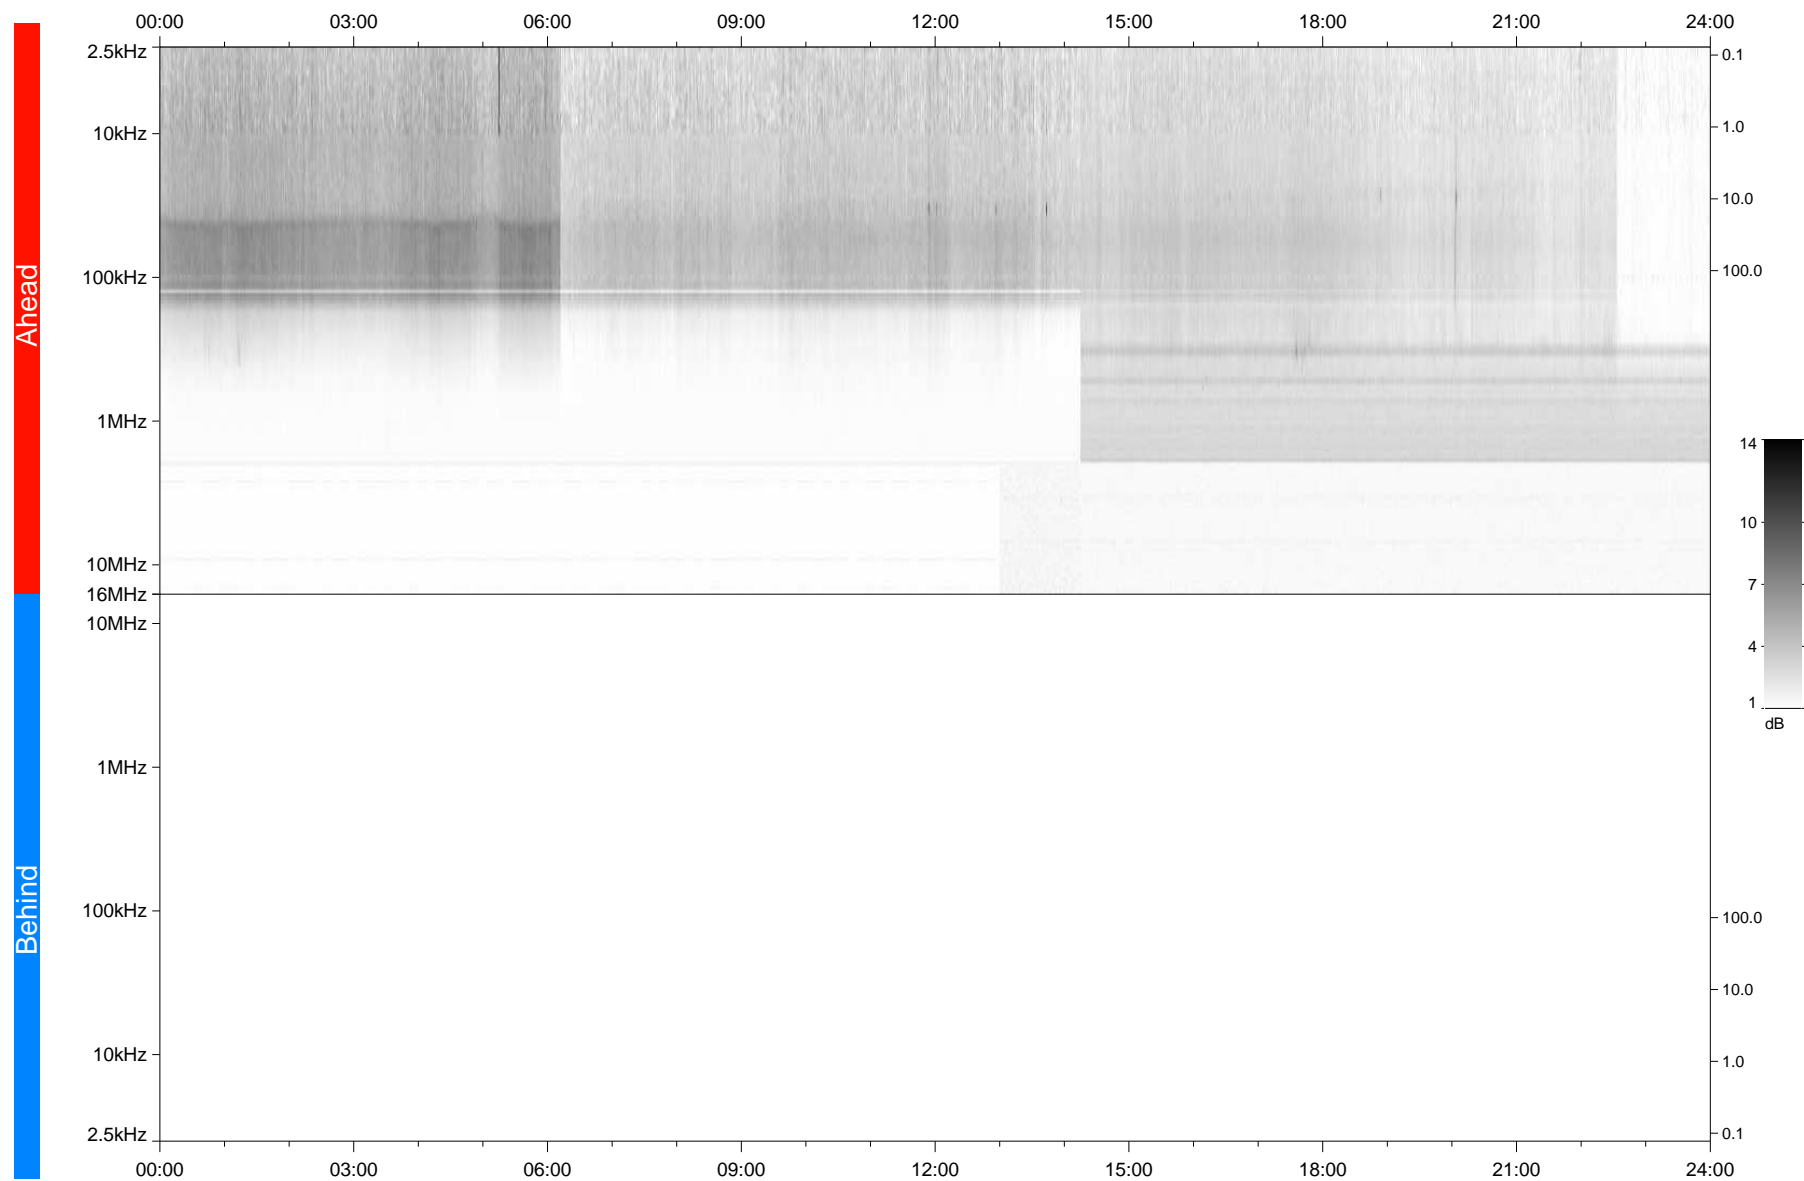

STEREO/WAVES Daily Summary - 26-Mar-2021 (DOY 085)

Ahead source file: swaves_ahead_2021_085_1_05.fin
Ahead PSE Angle: -54.7°

Behind PSE Angle: 51.8°
Behind source file: No STEREO-B data

Time (UTC)

file: stereo_swaves_daily-summary_gray_20210326_v03
made by: space.umn.edu on macOS with TDL 8.8.2 on 2022-08-24 15:22:16, with TLib V945 / dynspec V311