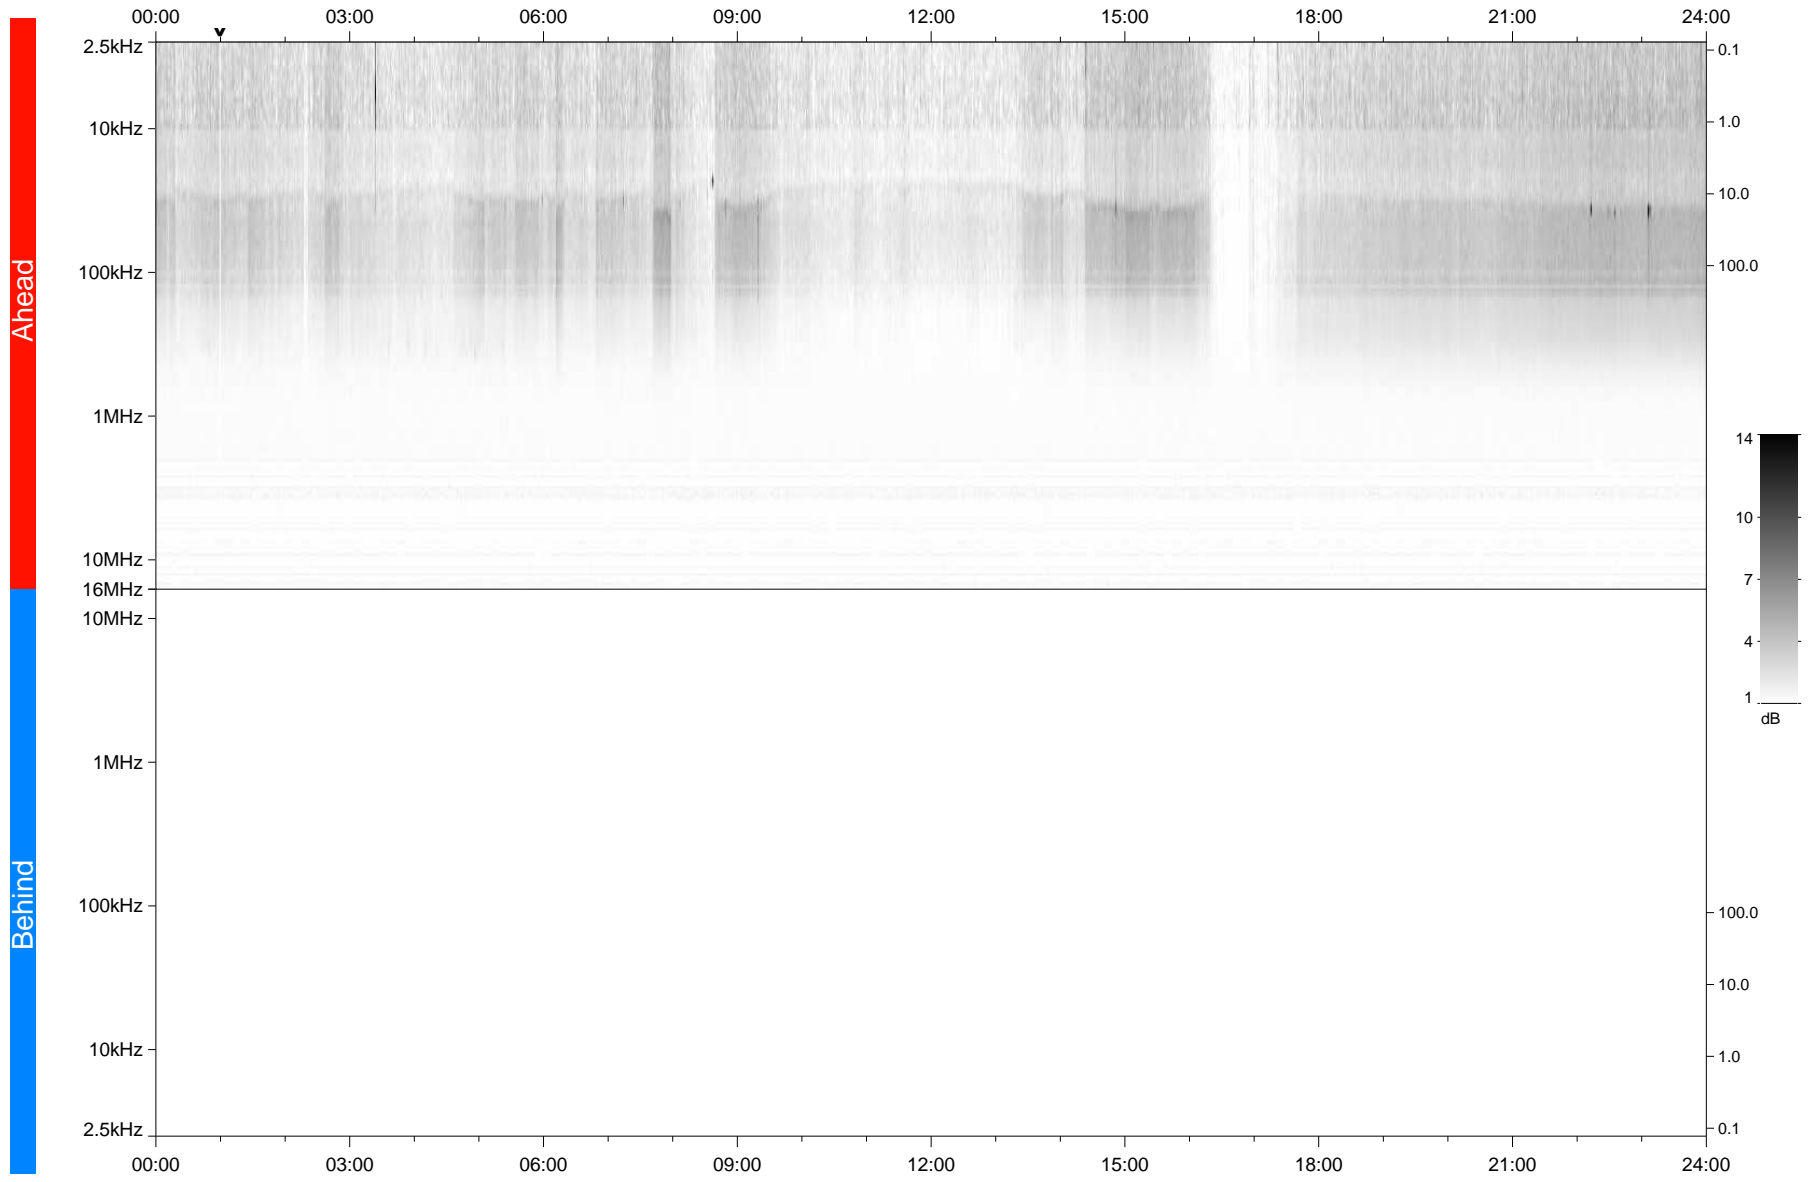

STEREO/WAVES Daily Summary - 25-Mar-2021 (DOY 084)

Ahead source file: swaves Ahead_2021_084_1_05.fin
Ahead PSE Angle: -54.7°

Behind PSE Angle: 51.9°
Behind source file: No STEREO-B data

Time (UTC)

file: stereo_swaves_daily-summary_gray_20210325_v04
made by: space.umn.edu on macOS with TDL 8.8.2 on 2022-10-02 14:05:56, with TLib V945 / dynspec V311