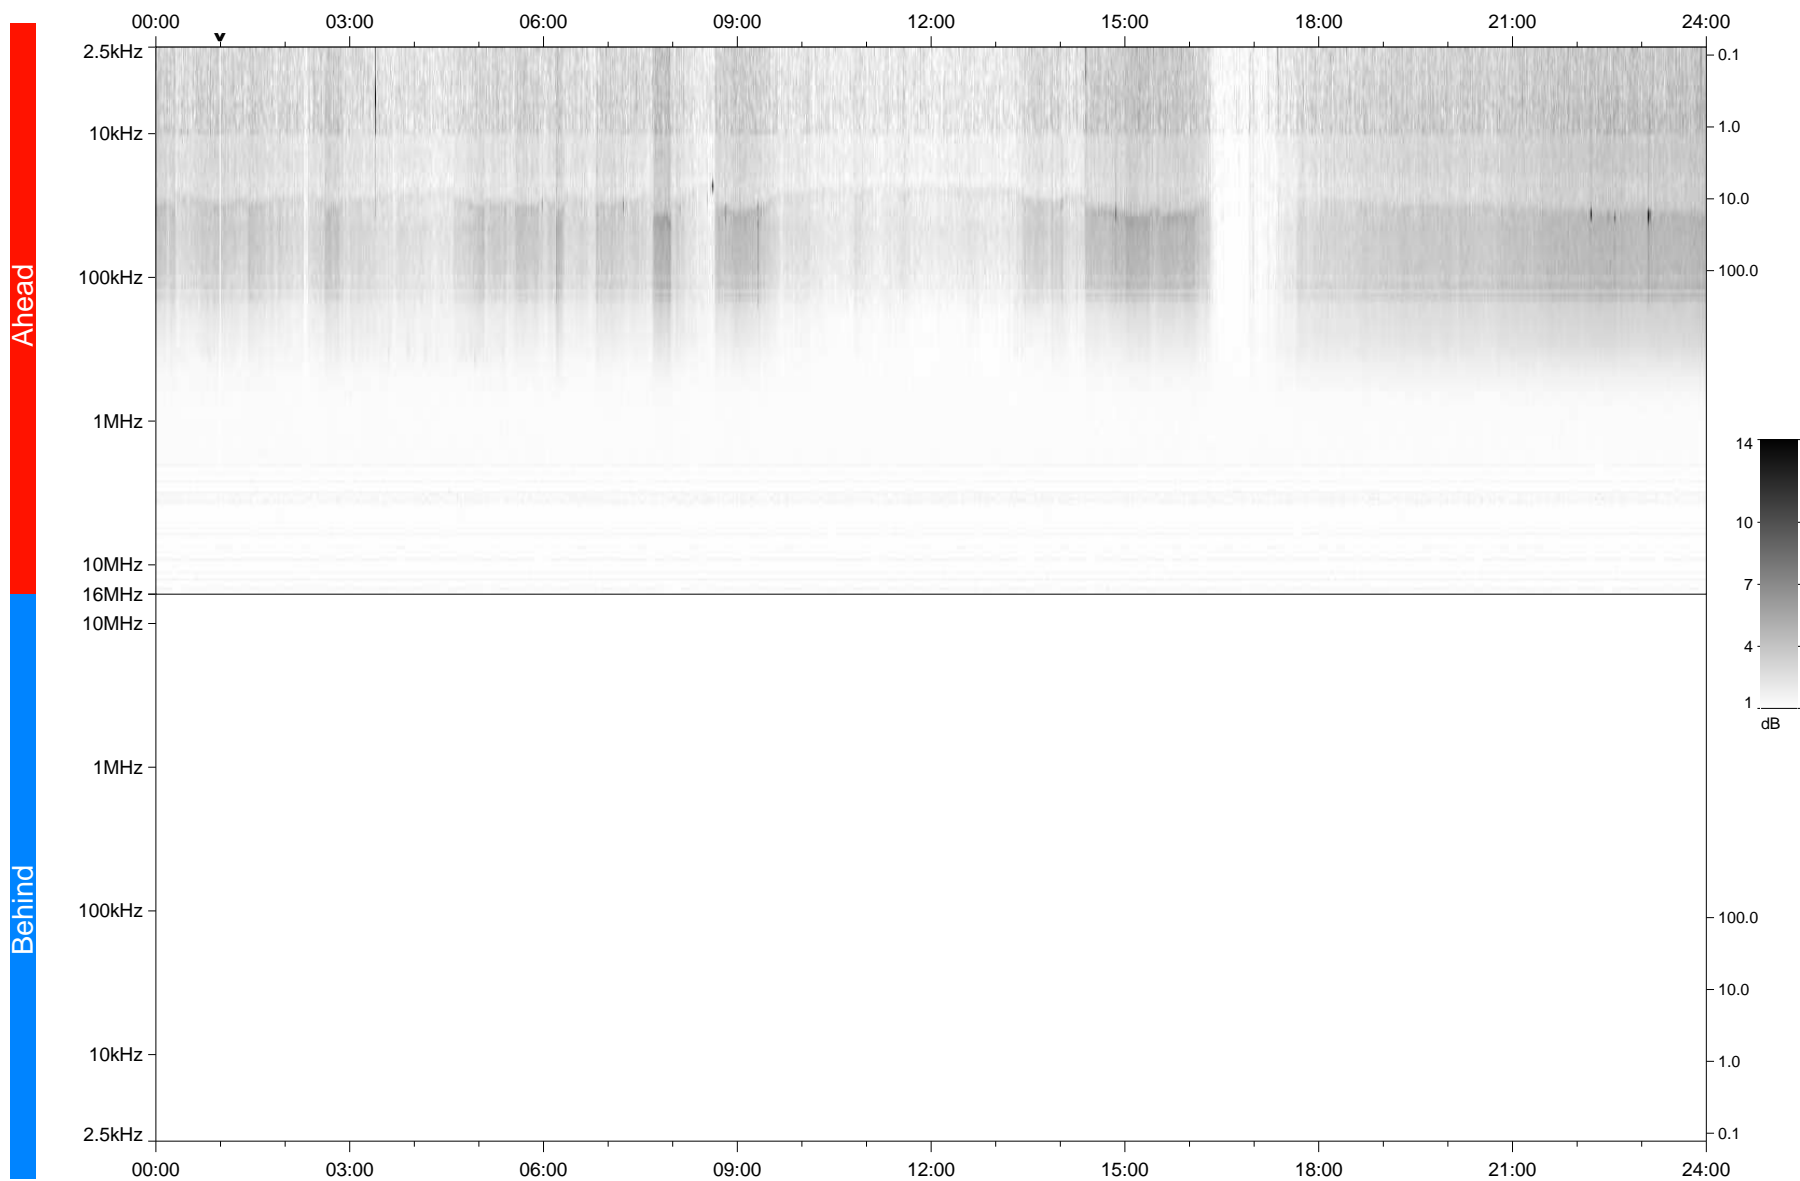

STEREO/WAVES Daily Summary - 25-Mar-2021 (DOY 084)

Ahead source file: swaves_ahead_2021_084_1_05.fin
Ahead PSE Angle: -54.7°

Behind PSE Angle: 51.9°
Behind source file: No STEREO-B data

Time (UTC)

file: stereo_swaves_daily-summary_gray_20210325_v03
made by: space.umn.edu on macOS with TDL 8.8.2 on 2022-08-24 15:20:45, with TLib V945 / dynspec V311