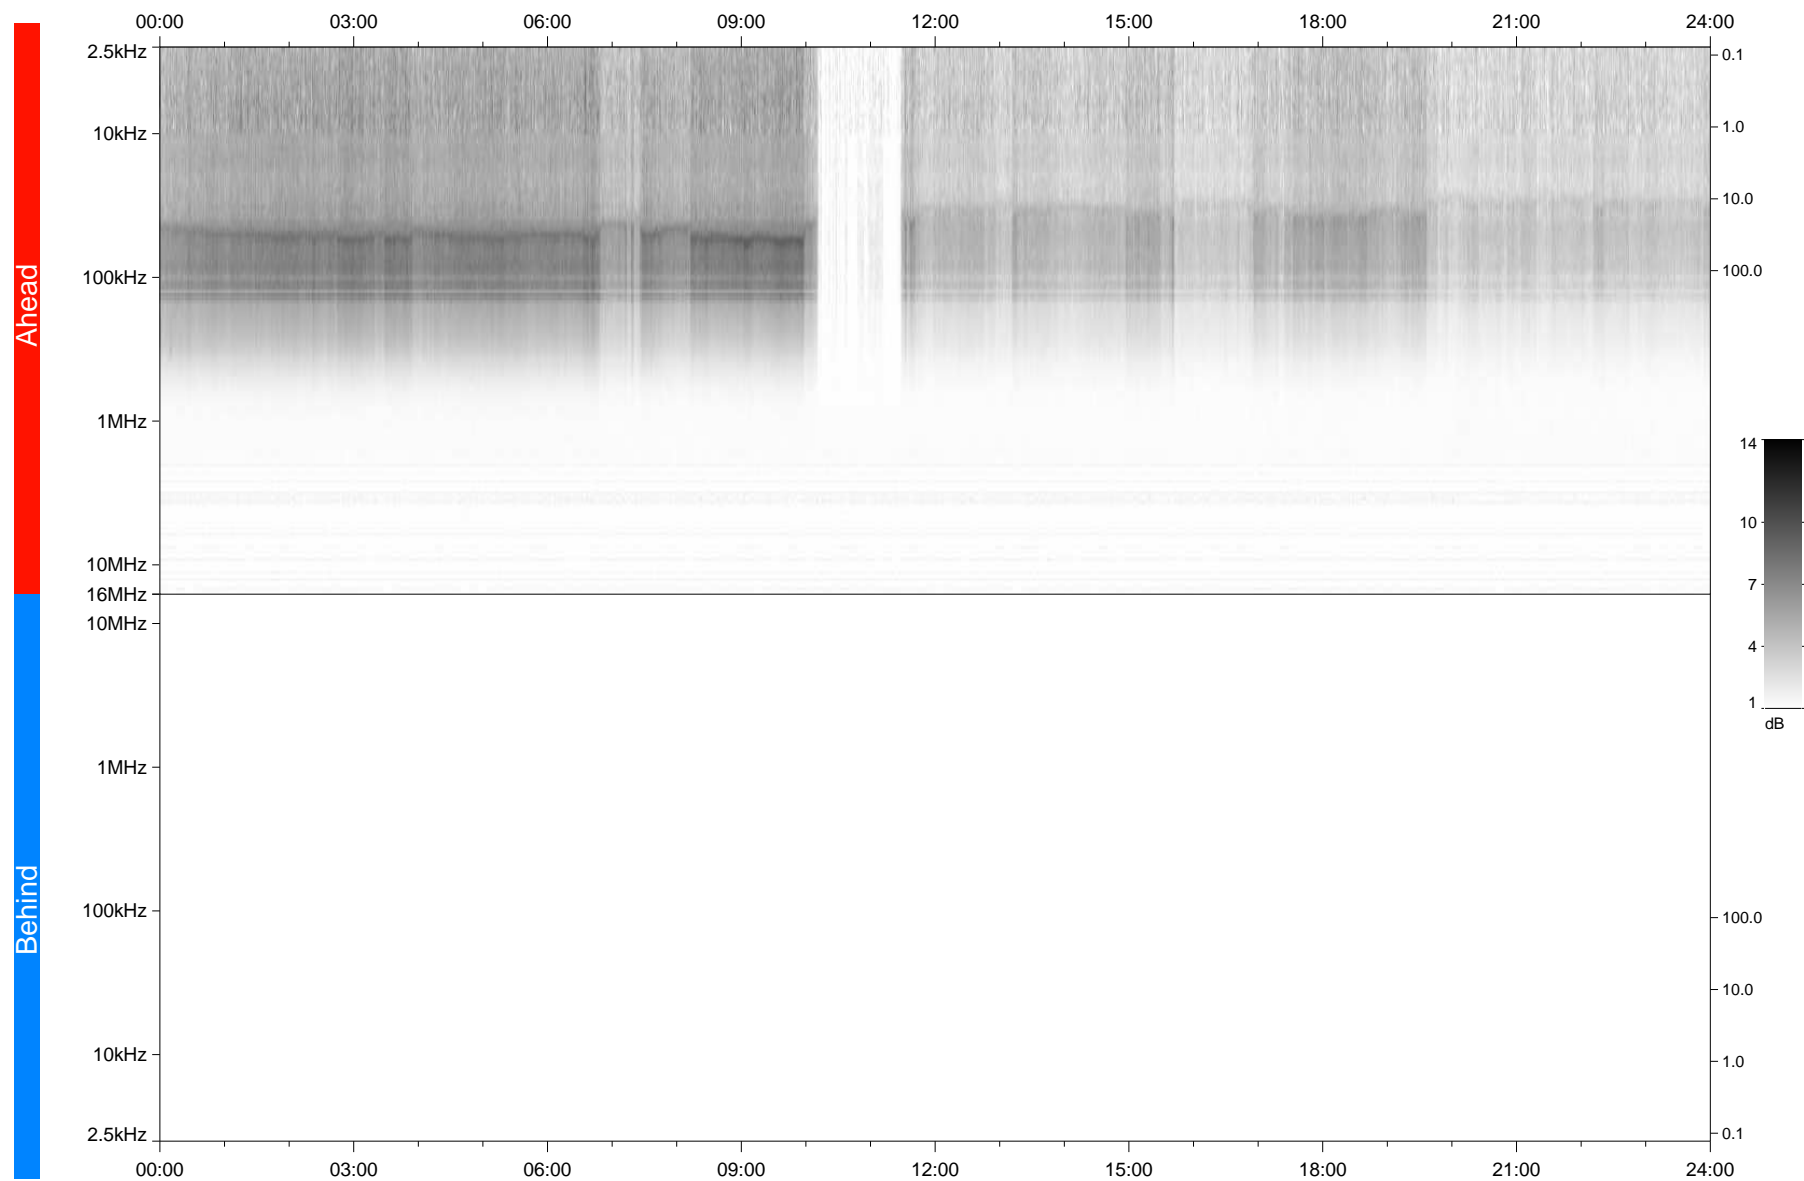

STEREO/WAVES Daily Summary - 24-Mar-2021 (DOY 083)

Ahead source file: swaves_ahead_2021_083_1_05.fin
Ahead PSE Angle: -54.8°

Behind PSE Angle: 52.0°
Behind source file: No STEREO-B data

Time (UTC)

file: stereo_swaves_daily-summary_gray_20210324_v04
made by: space.umn.edu on macOS with IDL 8.8.2 on 2022-10-02 14:04:27, with TLib V945 / dynspec V311