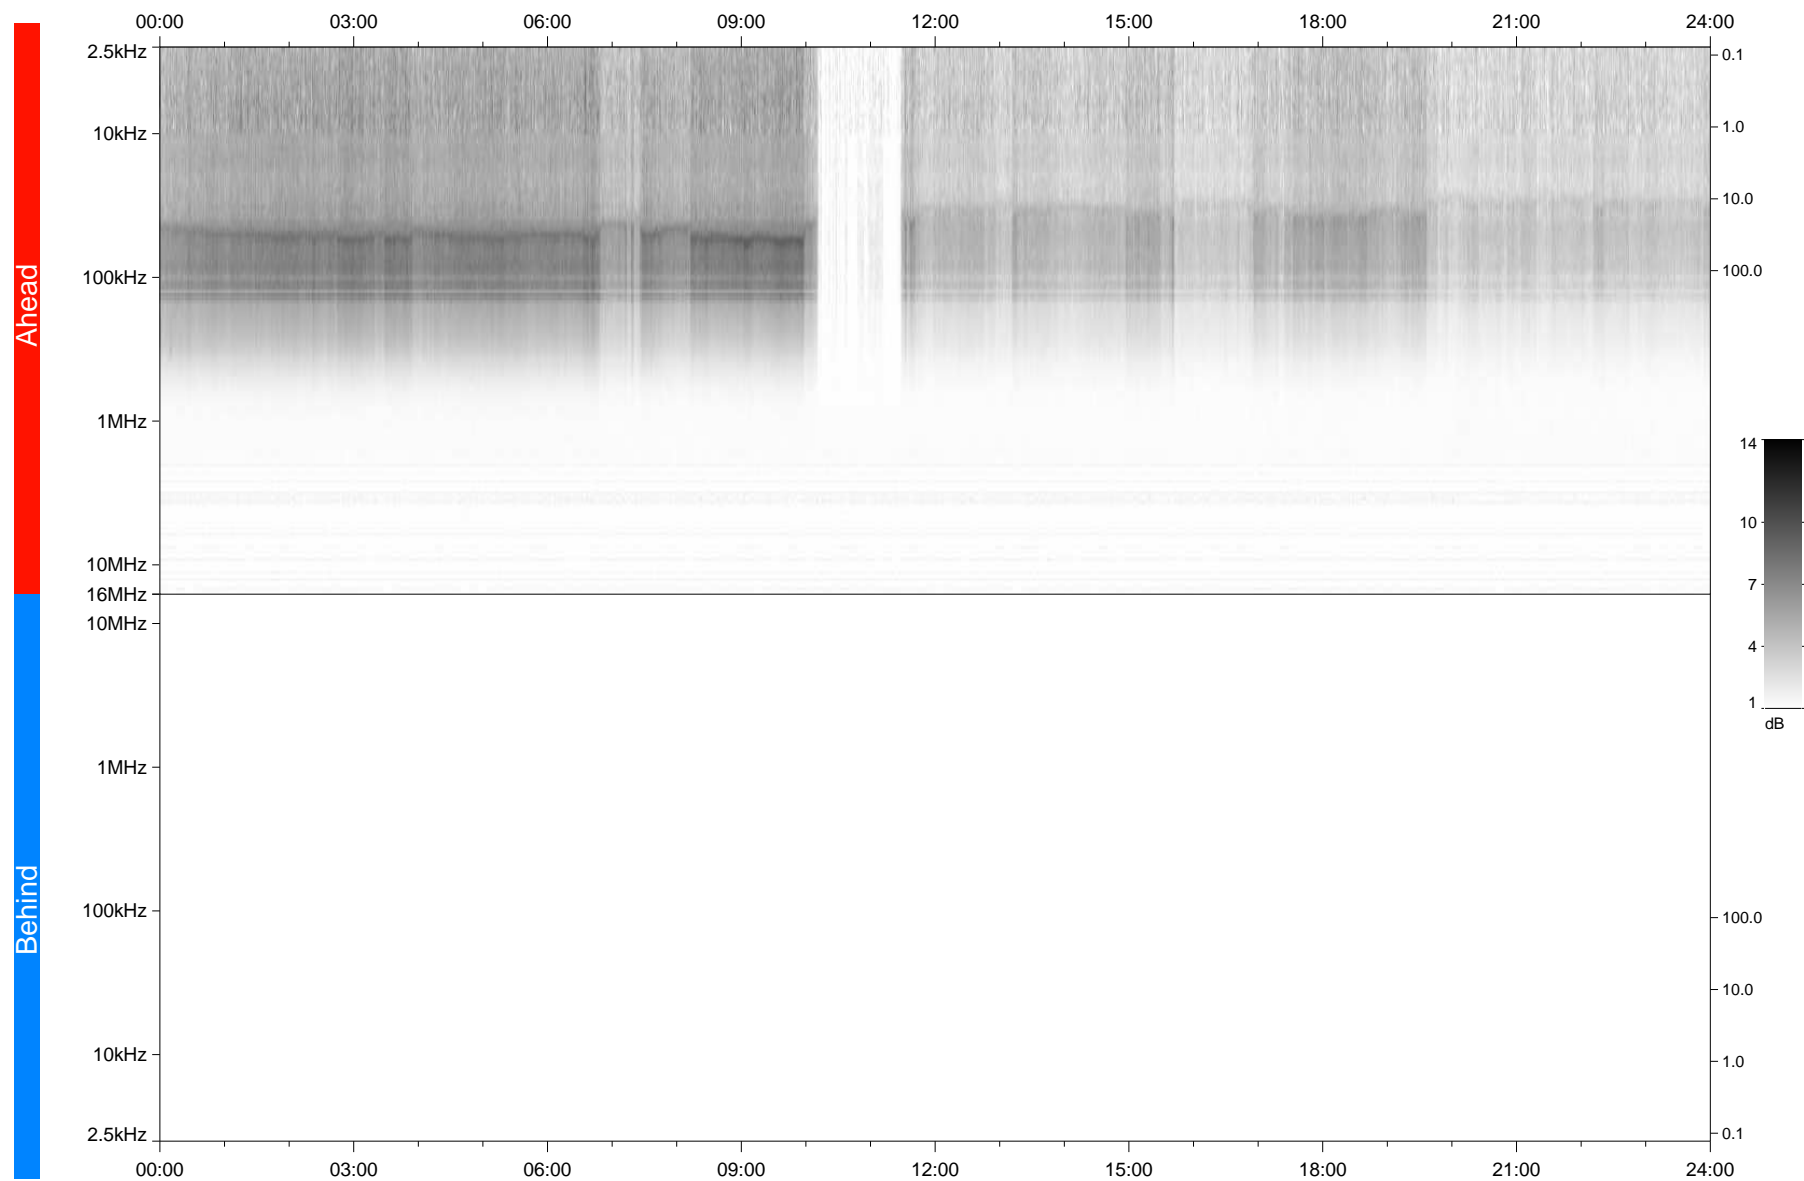

STEREO/WAVES Daily Summary - 24-Mar-2021 (DOY 083)

Ahead source file: swaves_ahead_2021_083_1_05.fin
Ahead PSE Angle: -54.8°

Behind PSE Angle: 52.0°
Behind source file: No STEREO-B data

Time (UTC)

file: stereo_swaves_daily-summary_gray_20210324_v03
made by: space.umn.edu on macOS with TDL 8.8.2 on 2022-08-24 15:19:24, with TLib V945 / dynspec V311