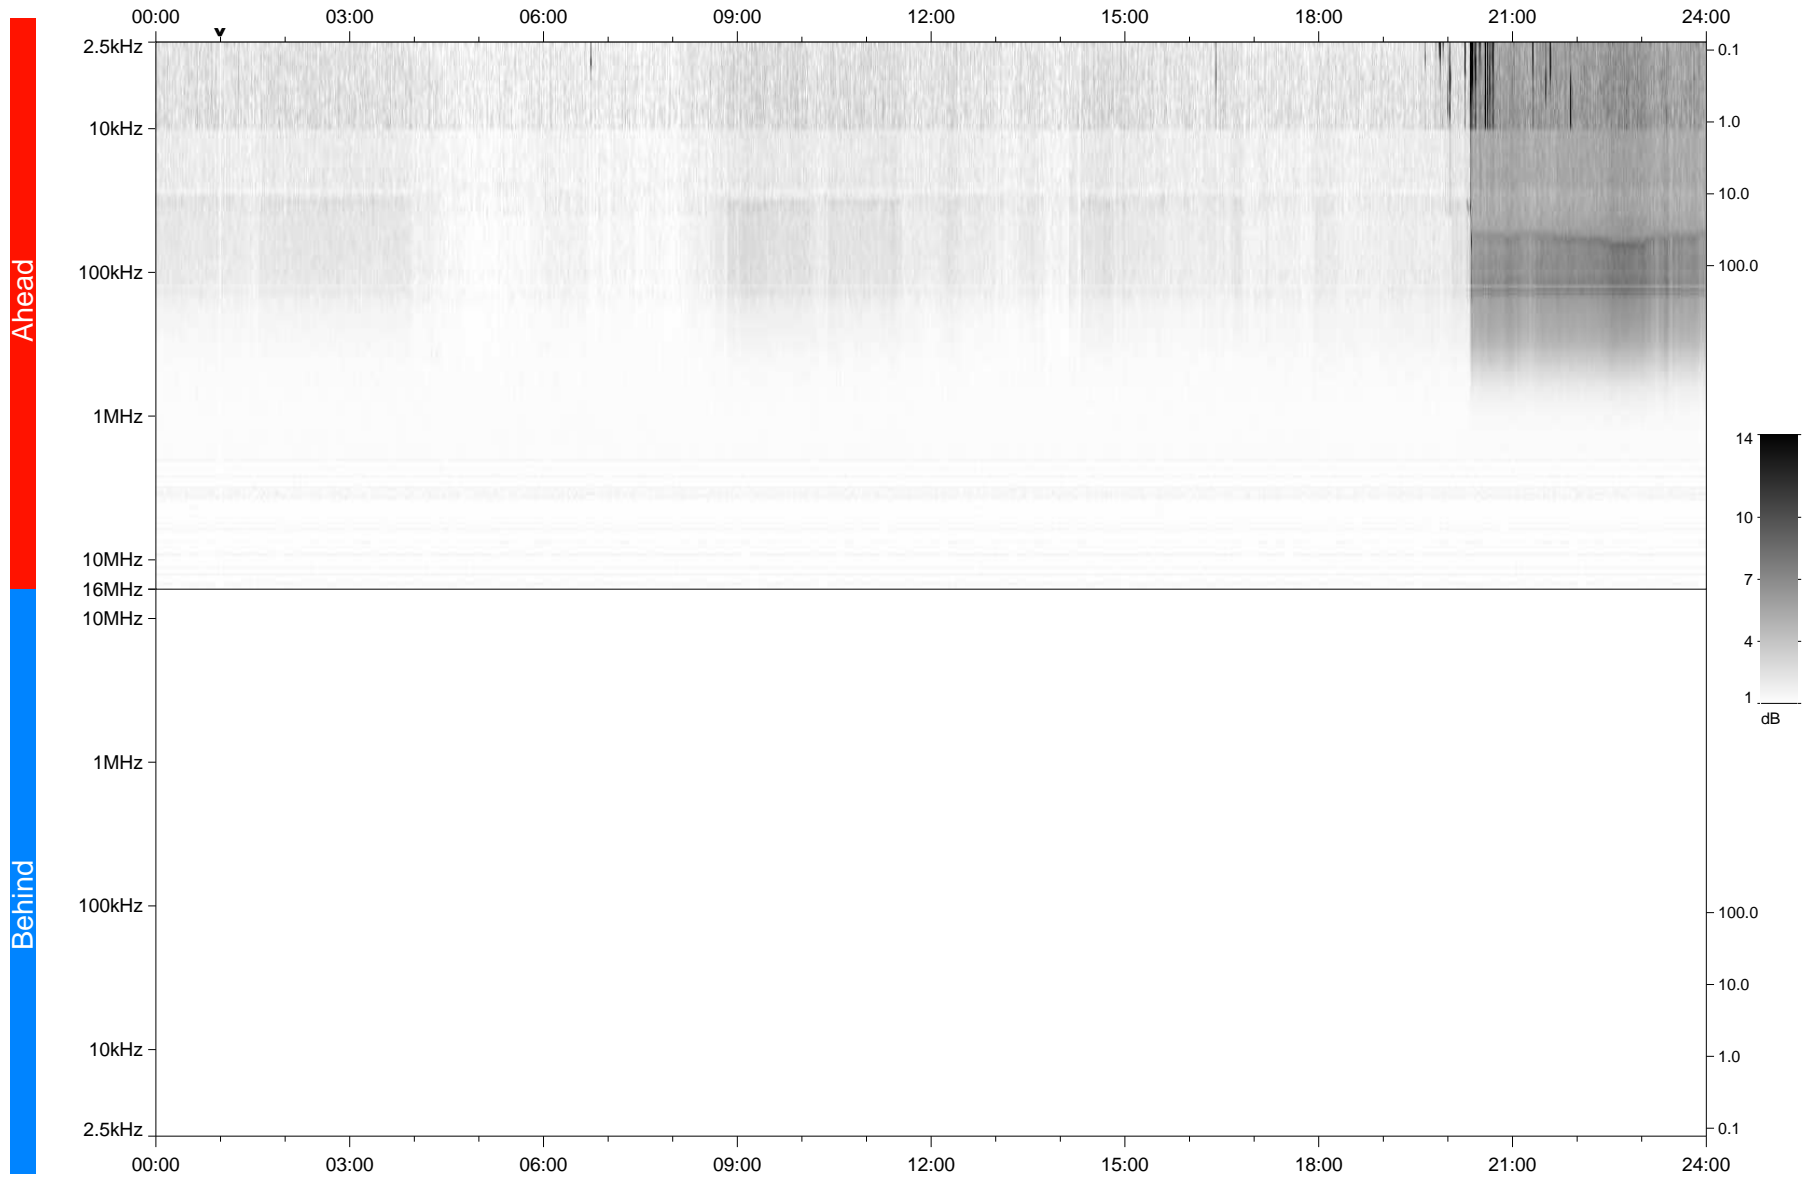

# STEREO/WAVES Daily Summary - 23-Mar-2021 (DOY 082)

Ahead source file: swaves\_ahead\_2021\_082\_1\_06.fin  
Ahead PSE Angle: -54.8°

Behind PSE Angle: 52.1°  
Behind source file: No STEREO-B data

Time (UTC)

file: stereo\_swaves\_daily-summary\_gray\_20210323\_v04  
made by: space.umn.edu on macOS with TDL 8.8.2 on 2022-10-02 14:02:57, with Tlib V945 / dynspec V311