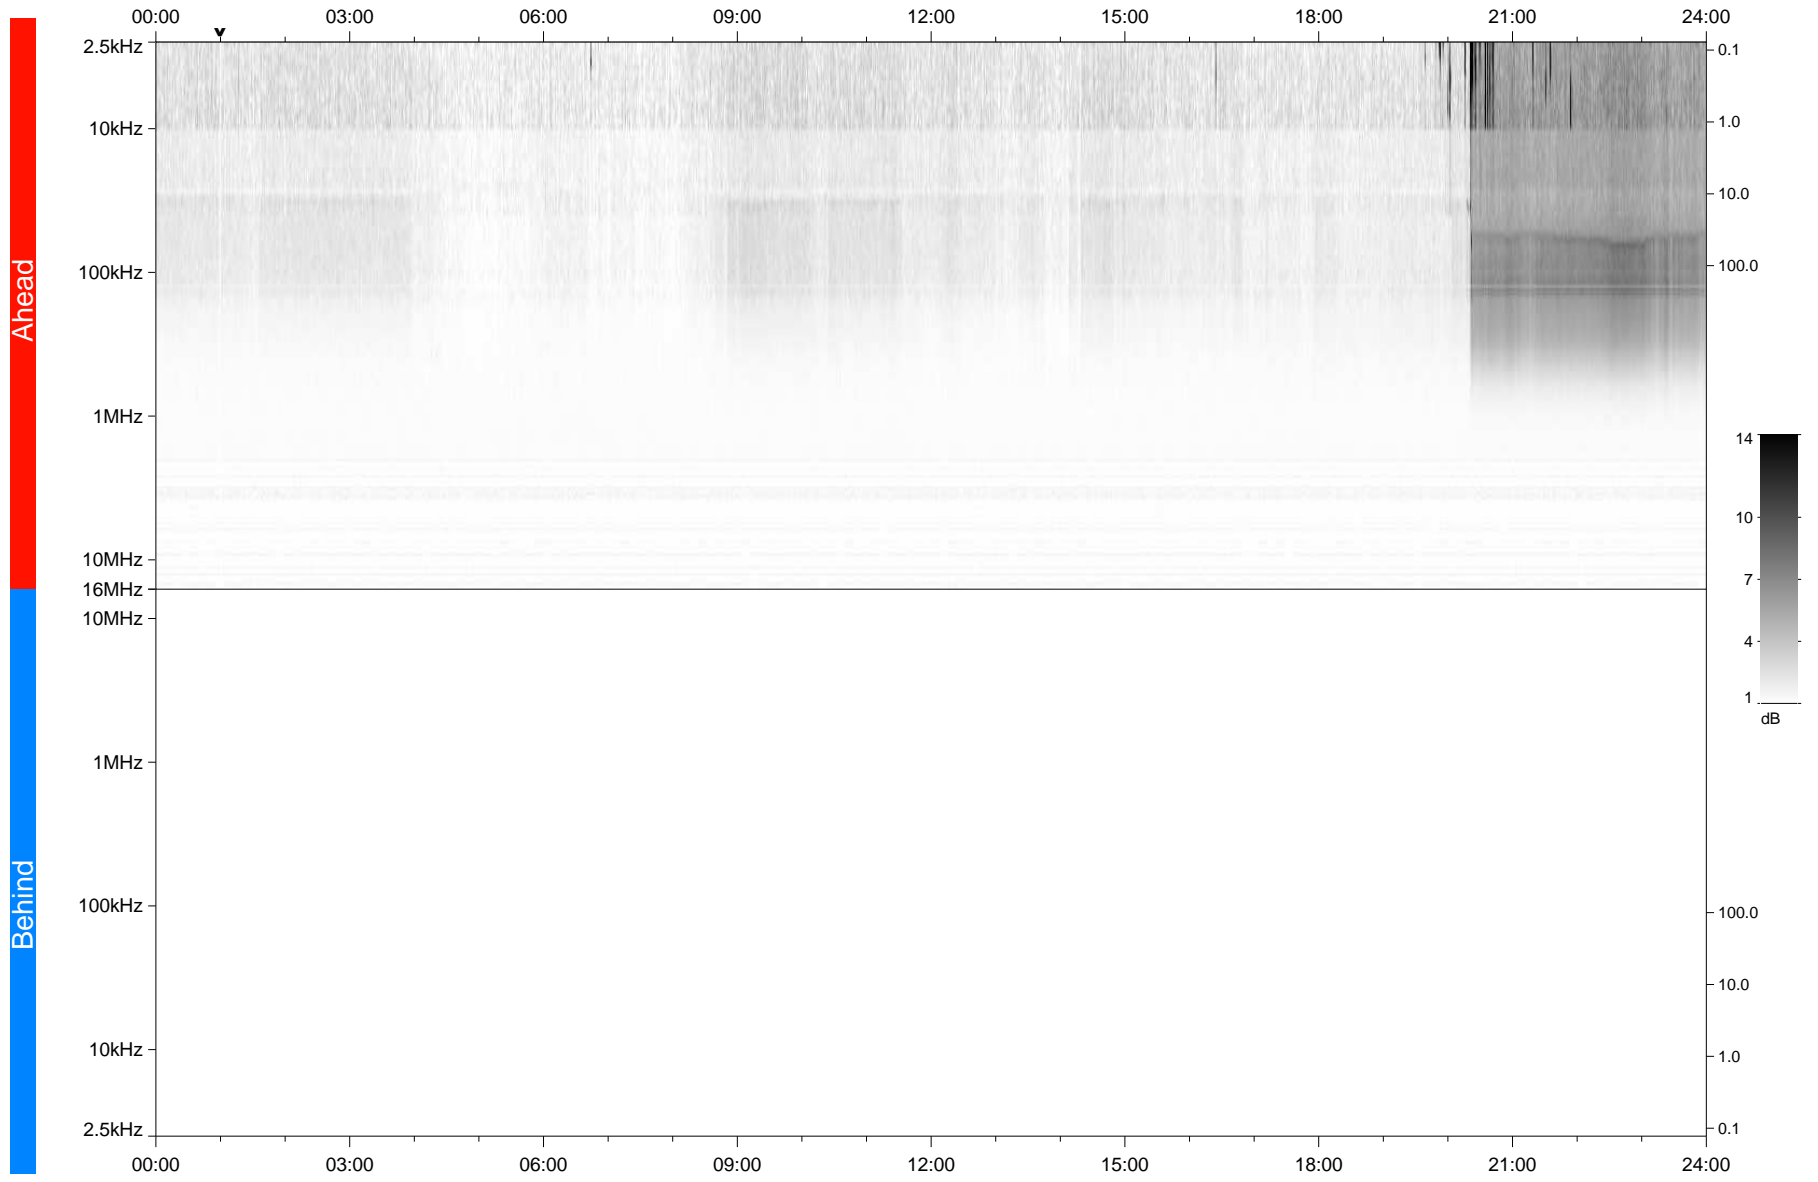

STEREO/WAVES Daily Summary - 23-Mar-2021 (DOY 082)

Ahead source file: swaves_ahead_2021_082_1_06.fin
Ahead PSE Angle: -54.8°

Behind PSE Angle: 52.1°
Behind source file: No STEREO-B data

Time (UTC)

file: stereo_swaves_daily-summary_gray_20210323_v03
made by: space.umn.edu on macOS with TDL 8.8.2 on 2022-08-24 15:18:02, with TLib V945 / dynspec V311