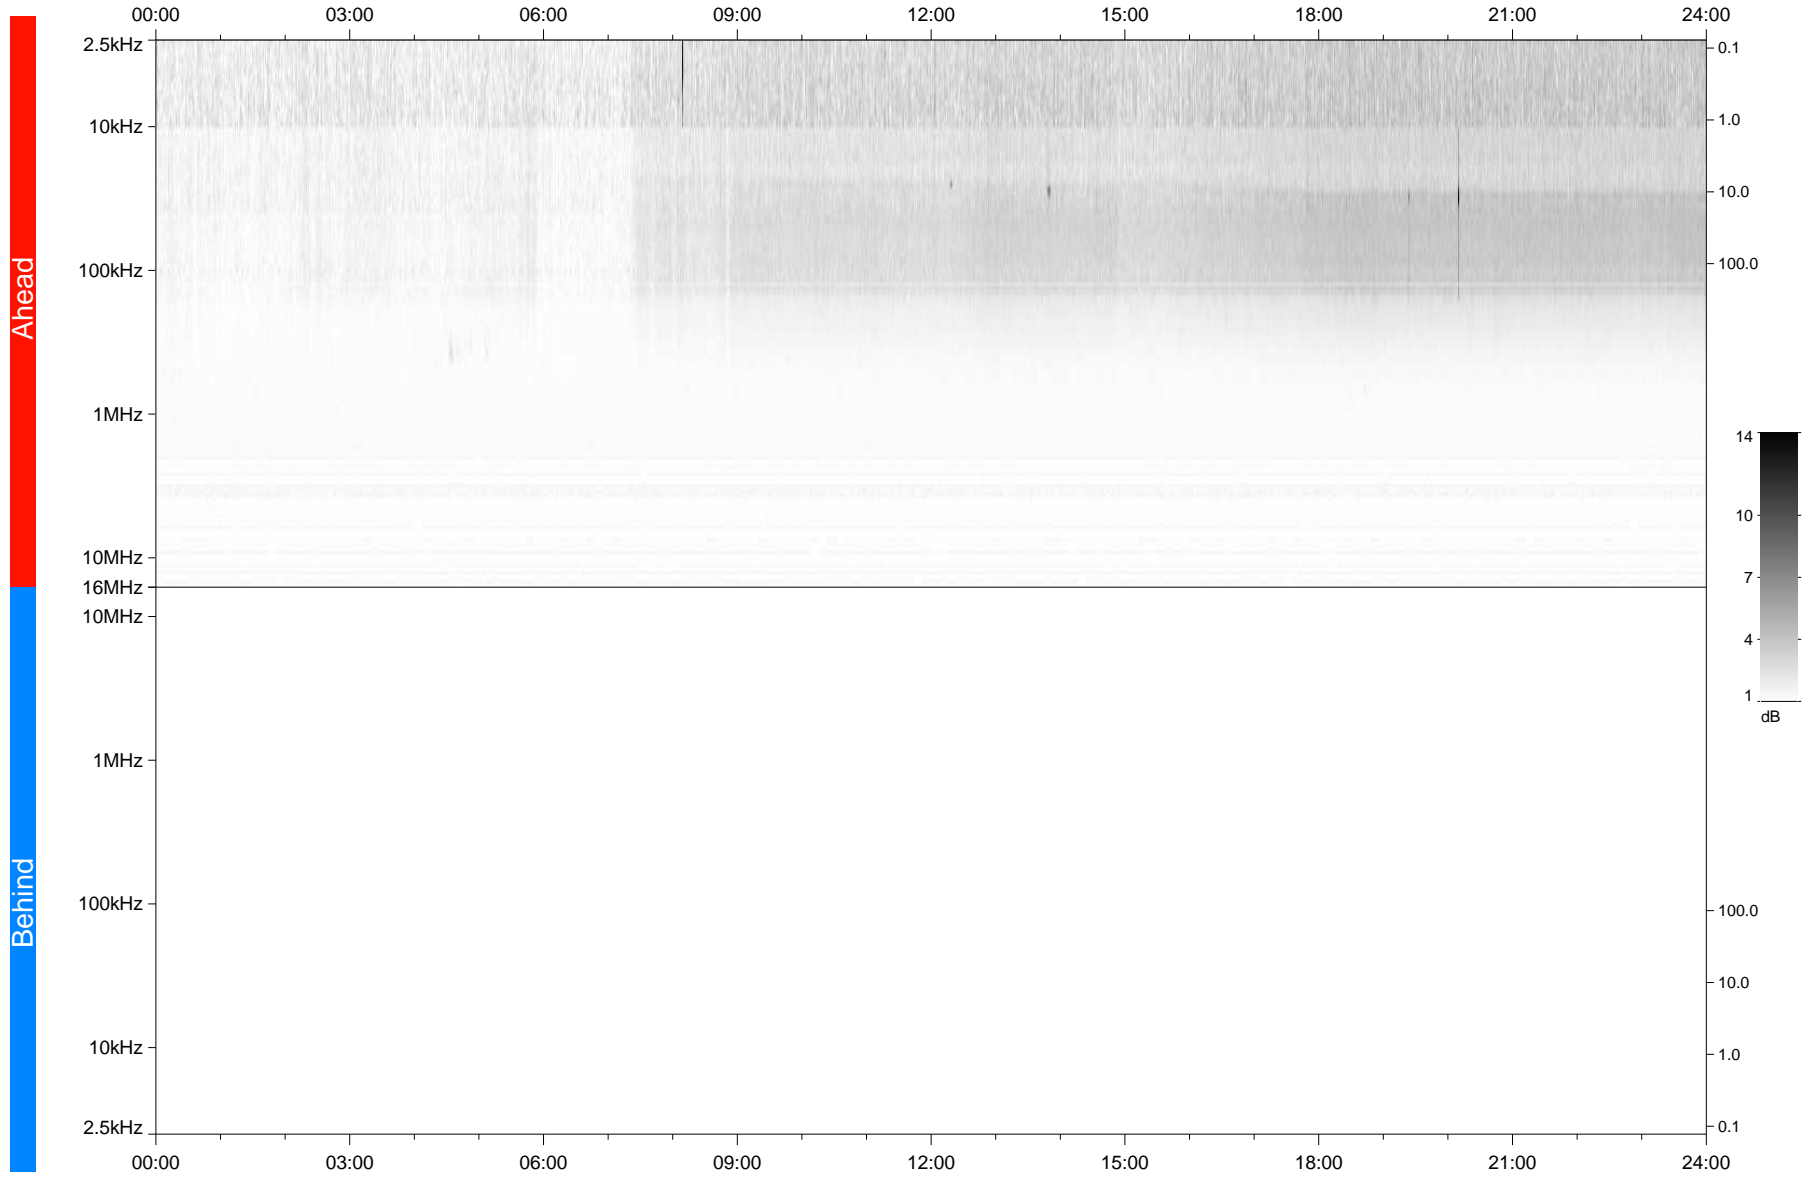

STEREO/WAVES Daily Summary - 22-Mar-2021 (DOY 081)

Ahead source file: swaves_ahead_2021_081_1_05.fin
Ahead PSE Angle: -54.8°

Behind PSE Angle: 52.2°
Behind source file: No STEREO-B data

Time (UTC)

file: stereo_swaves_daily-summary_gray_20210322_v04
made by: space.umn.edu on macOS with TDL 8.8.2 on 2022-10-02 14:01:24, with TLib V945 / dynspec V311