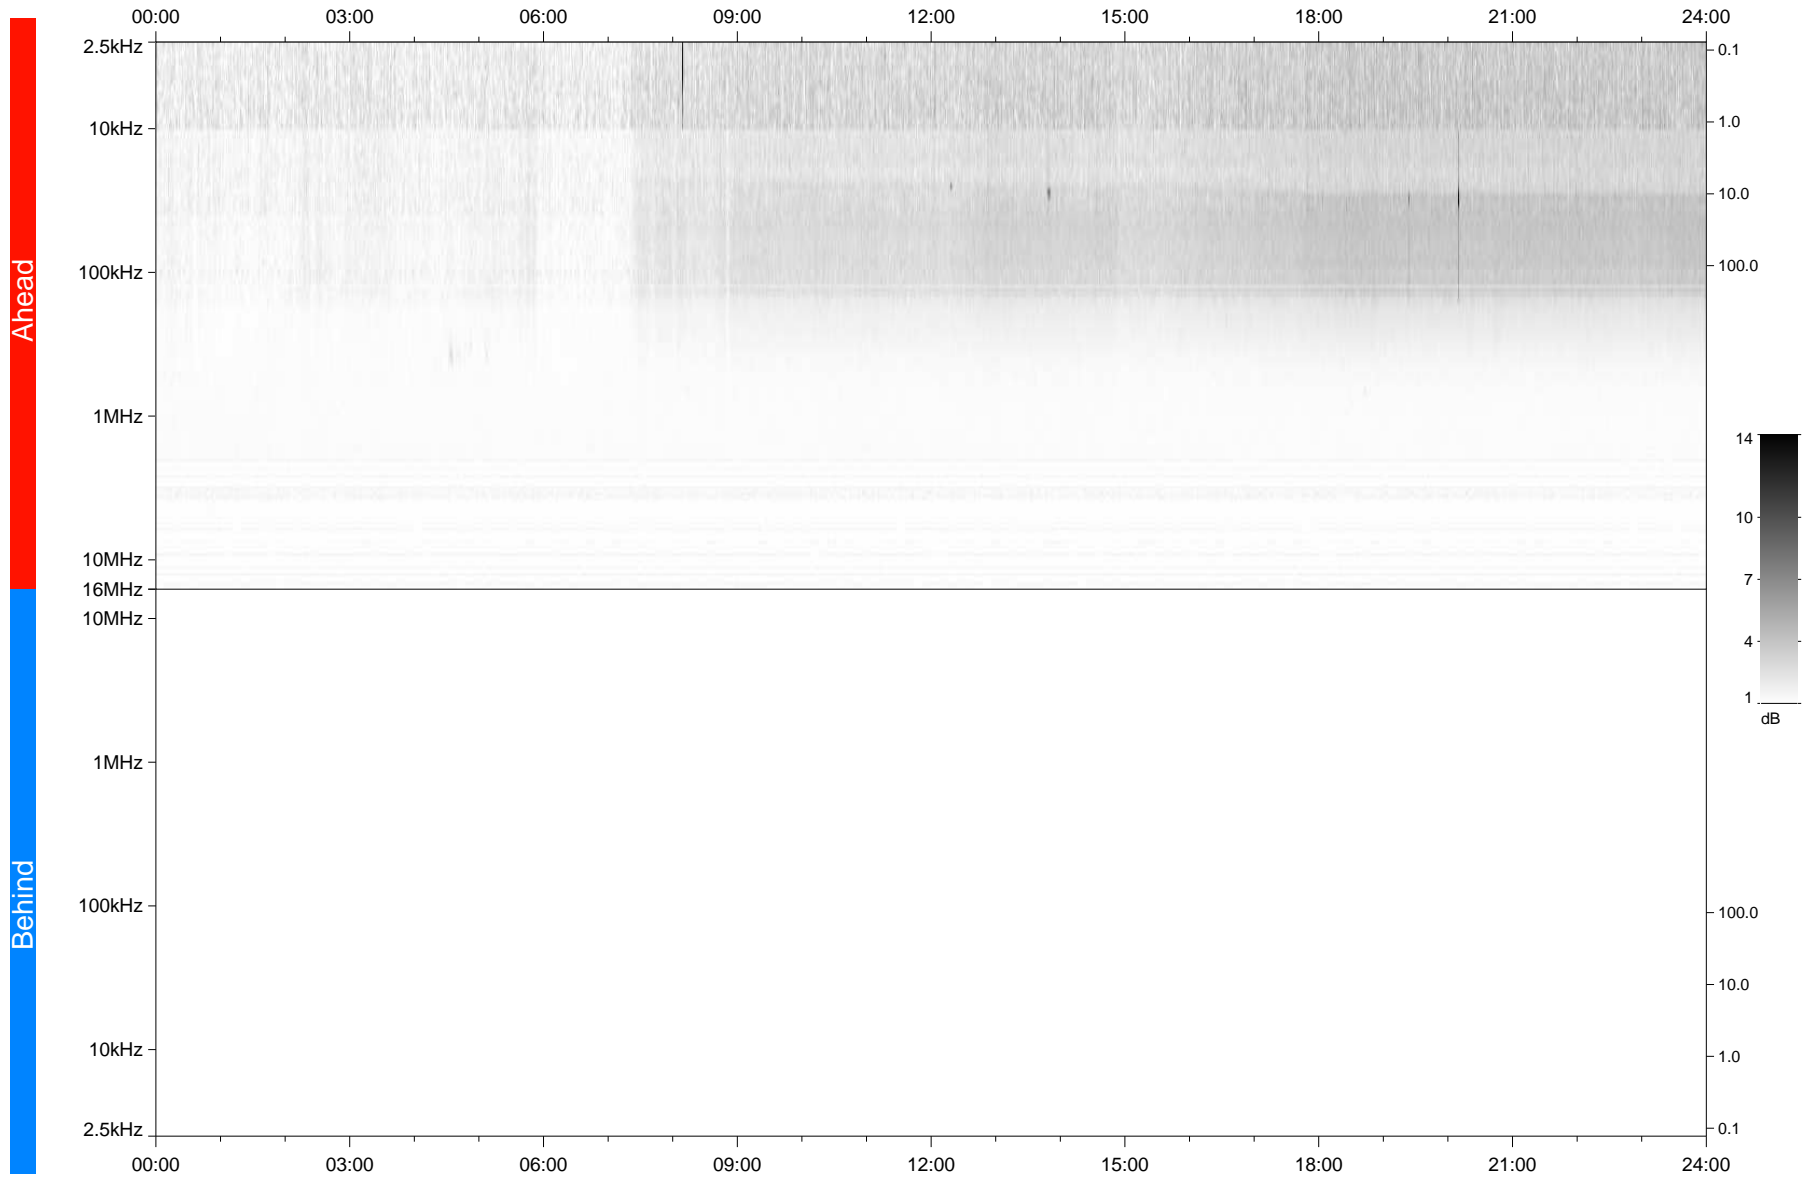

STEREO/WAVES Daily Summary - 22-Mar-2021 (DOY 081)

Ahead source file: swaves_ahead_2021_081_1_05.fin
Ahead PSE Angle: -54.8°

Behind PSE Angle: 52.2°
Behind source file: No STEREO-B data

Time (UTC)

file: stereo_swaves_daily-summary_gray_20210322_v03
made by: space.umn.edu on macOS with TDL 8.8.2 on 2022-08-24 15:16:39, with TLib V945 / dynspec V311