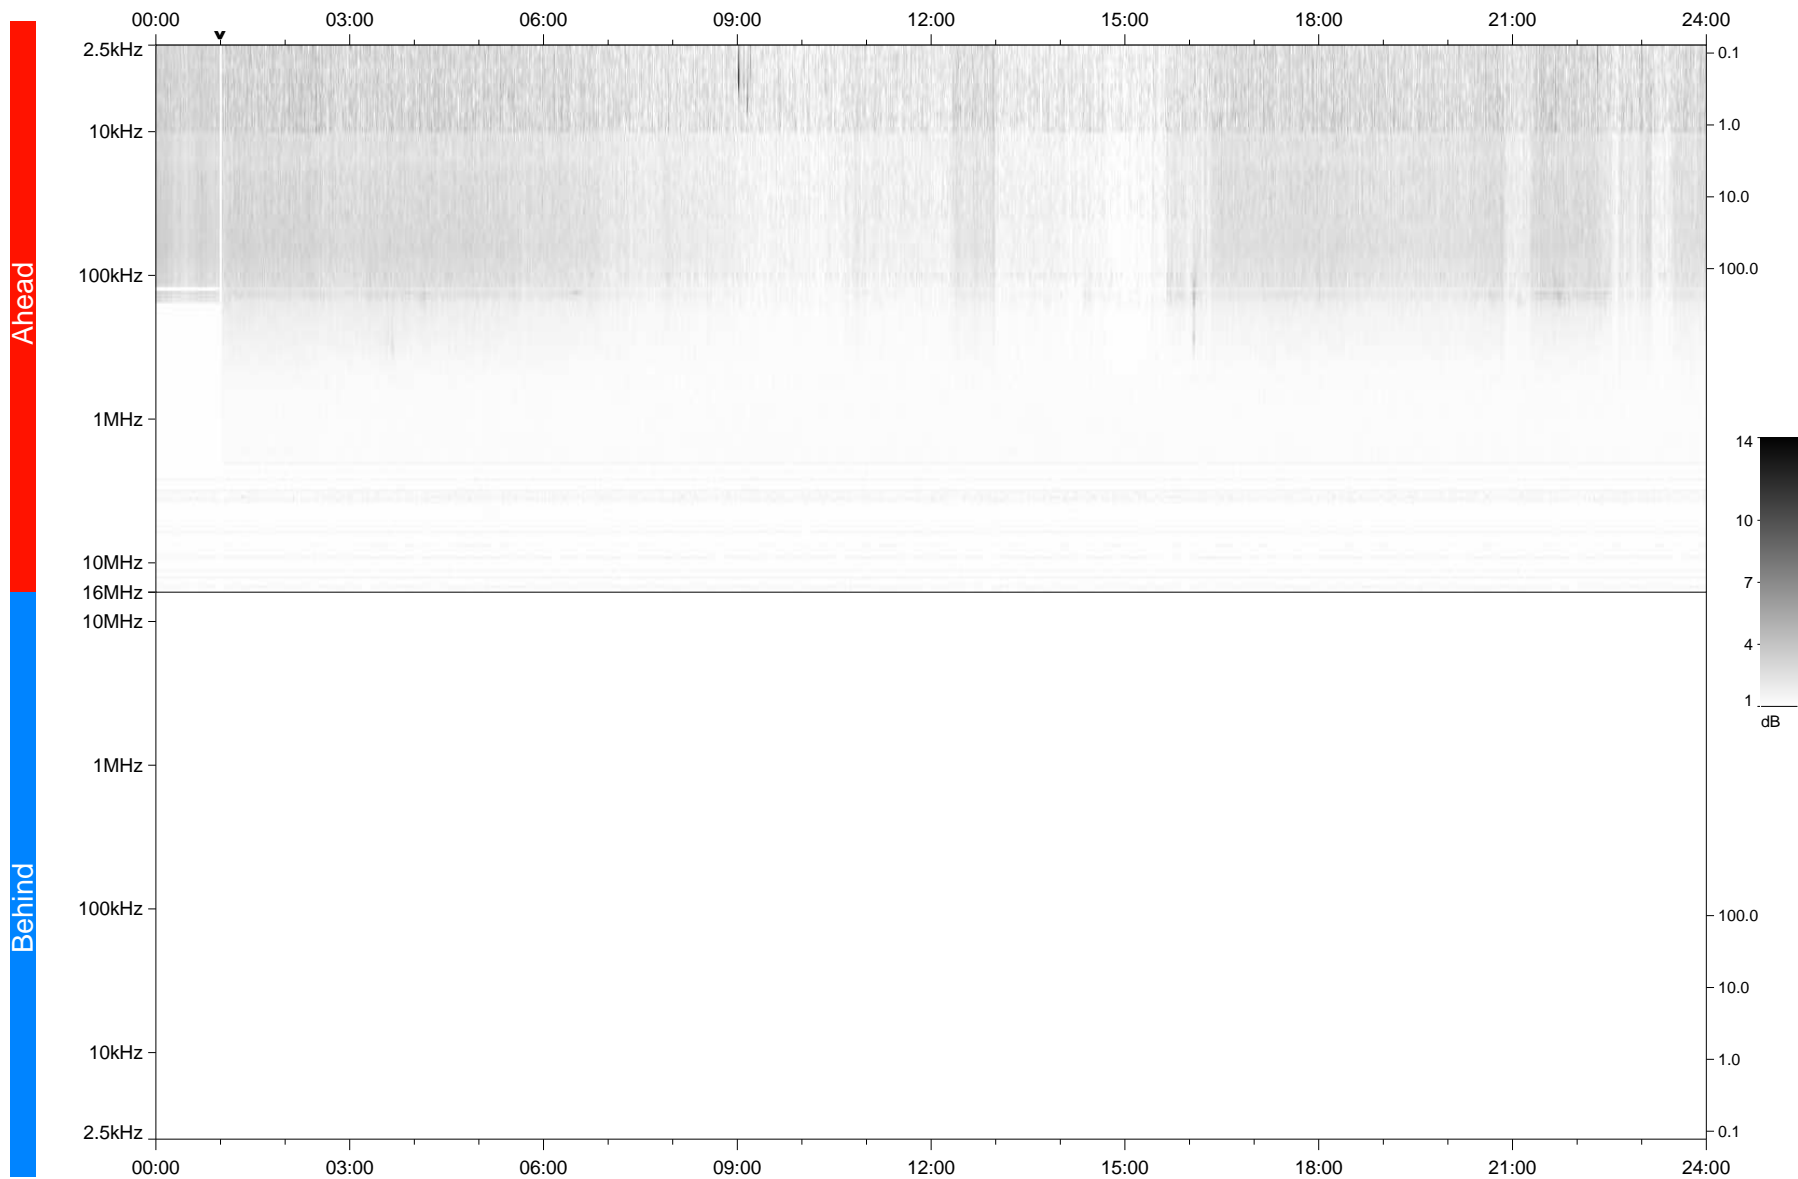

STEREO/WAVES Daily Summary - 21-Mar-2021 (DOY 080)

Ahead source file: swaves_ahead_2021_080_1_06.fin
Ahead PSE Angle: -54.9°

Behind PSE Angle: 52.3°
Behind source file: No STEREO-B data

Time (UTC)

file: stereo_swaves_daily-summary_gray_20210321_v04
made by: space.umn.edu on macOS with TDL 8.8.2 on 2022-10-02 13:59:56, with TLib V945 / dynspec V311