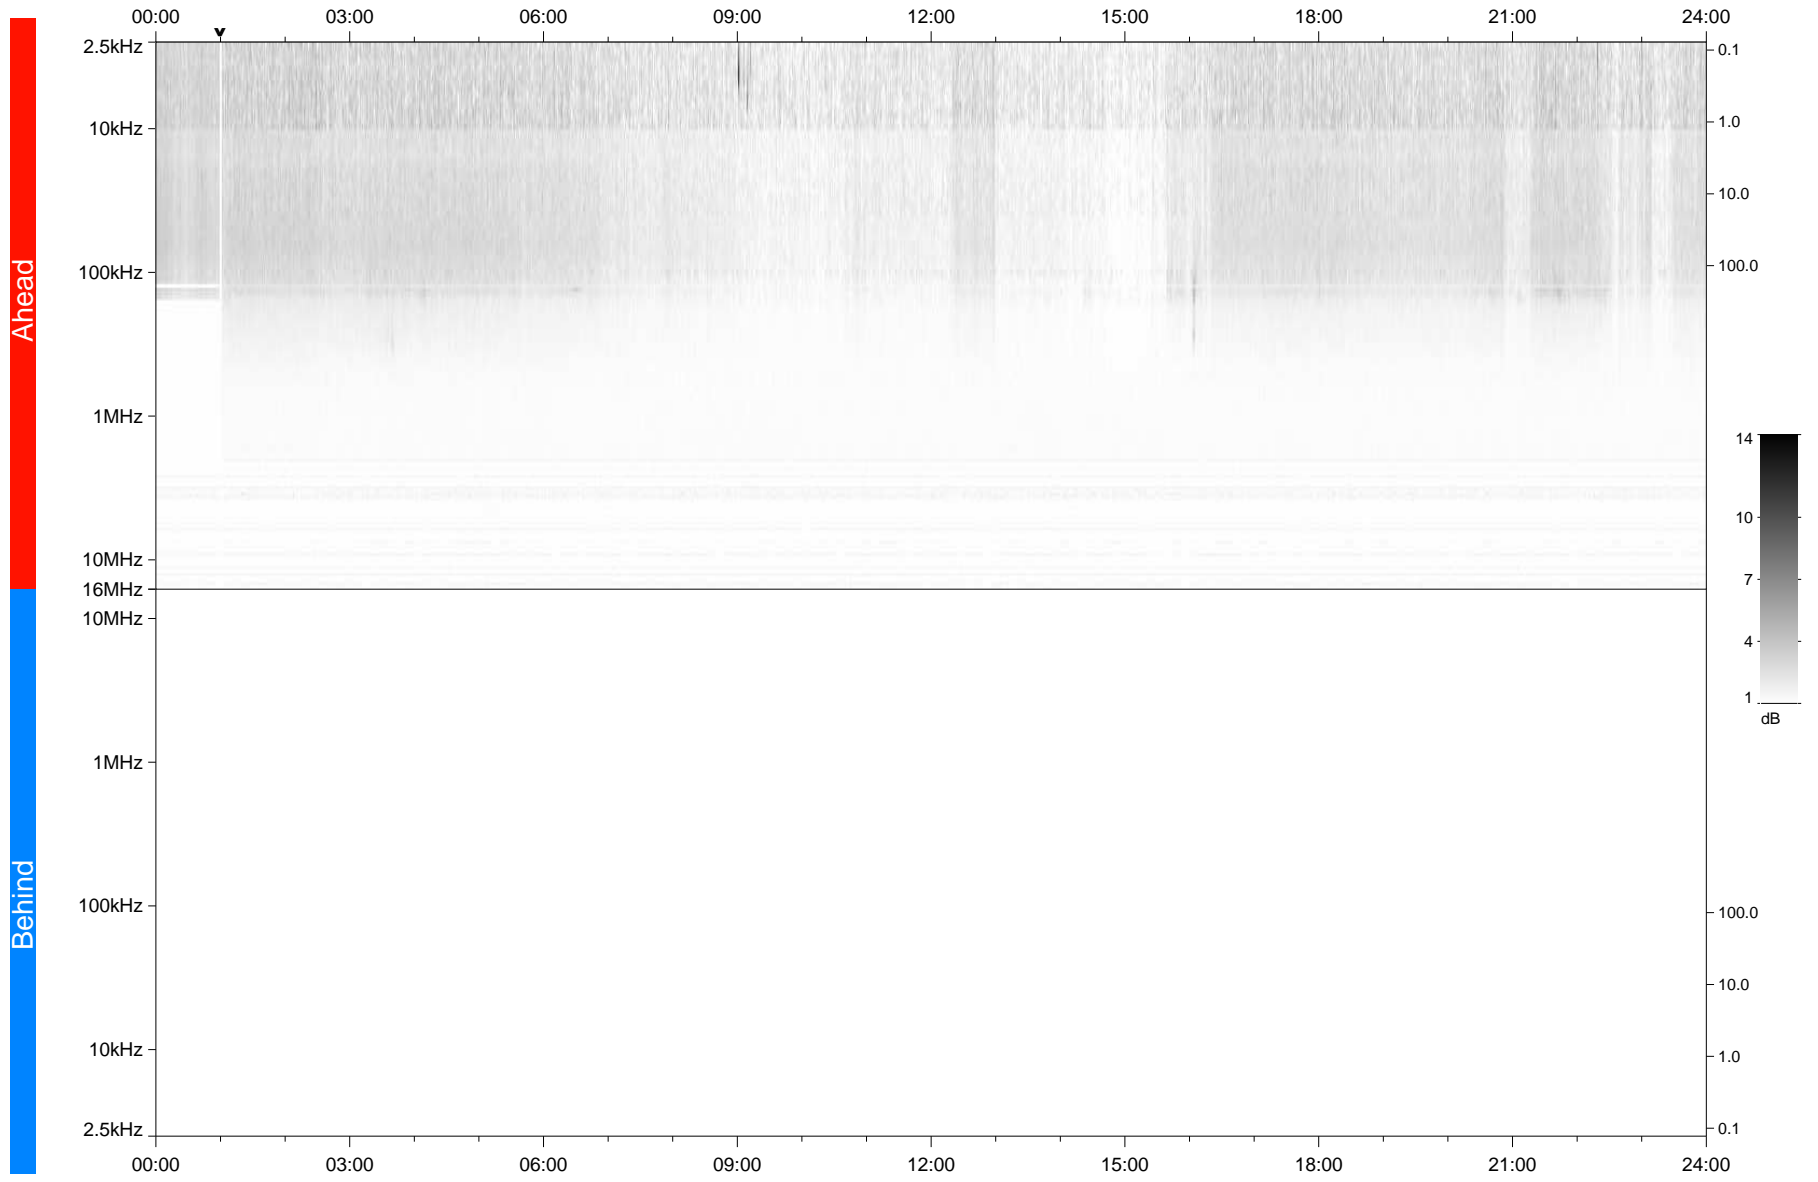

STEREO/WAVES Daily Summary - 21-Mar-2021 (DOY 080)

Ahead source file: swaves_ahead_2021_080_1_06.fin
Ahead PSE Angle: -54.9°

Behind PSE Angle: 52.3°
Behind source file: No STEREO-B data

Time (UTC)

file: stereo_swaves_daily-summary_gray_20210321_v03
made by: space.umn.edu on macOS with TDL 8.8.2 on 2022-08-24 15:15:18, with TLib V945 / dynspec V311