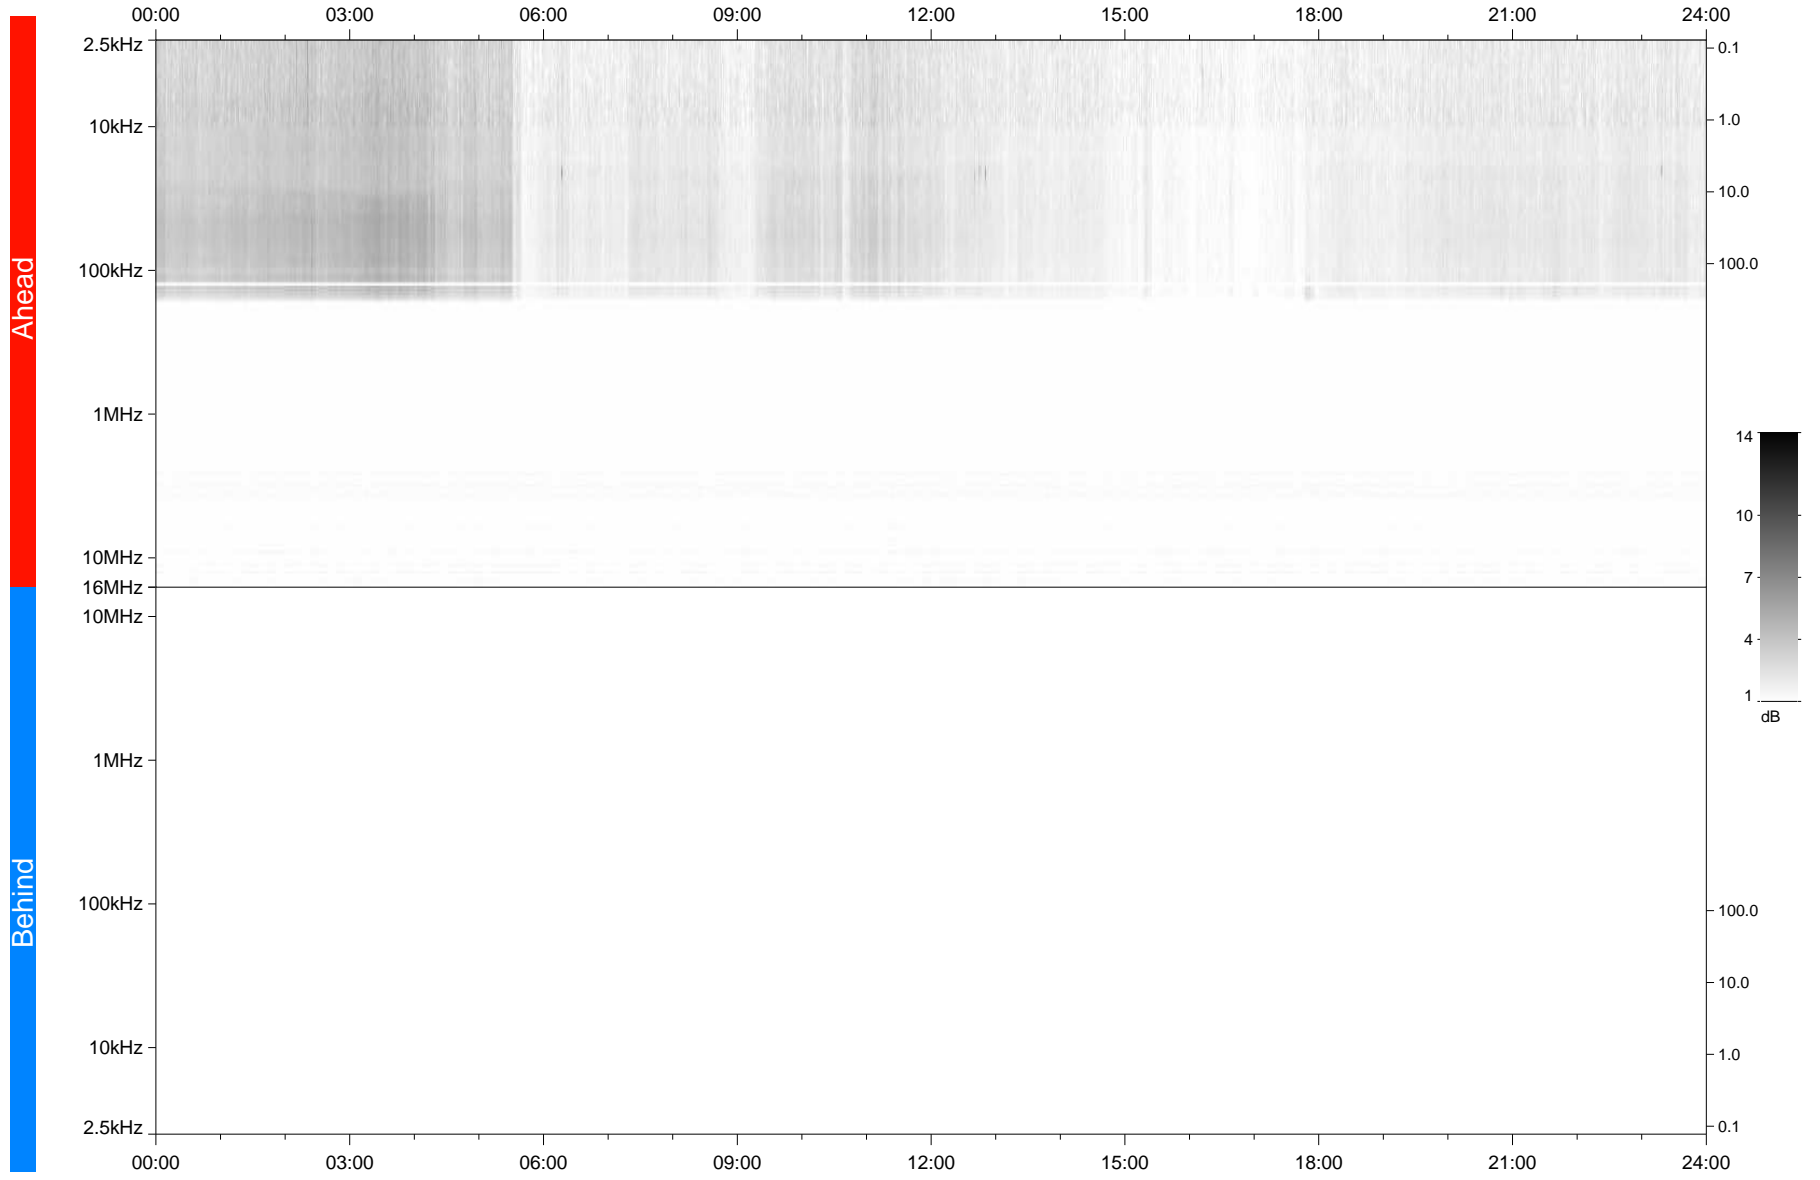

# STEREO/WAVES Daily Summary - 20-Mar-2021 (DOY 079)

Ahead source file: swaves\_ahead\_2021\_079\_1\_05.fin  
Ahead PSE Angle: -54.9°

Behind PSE Angle: 52.4°  
Behind source file: No STEREO-B data

Time (UTC)

file: stereo\_swaves\_daily-summary\_gray\_20210320\_v03  
made by: space.umn.edu on macOS with TDL 8.8.2 on 2022-08-24 15:13:56, with Tlib V945 / dynspec V311