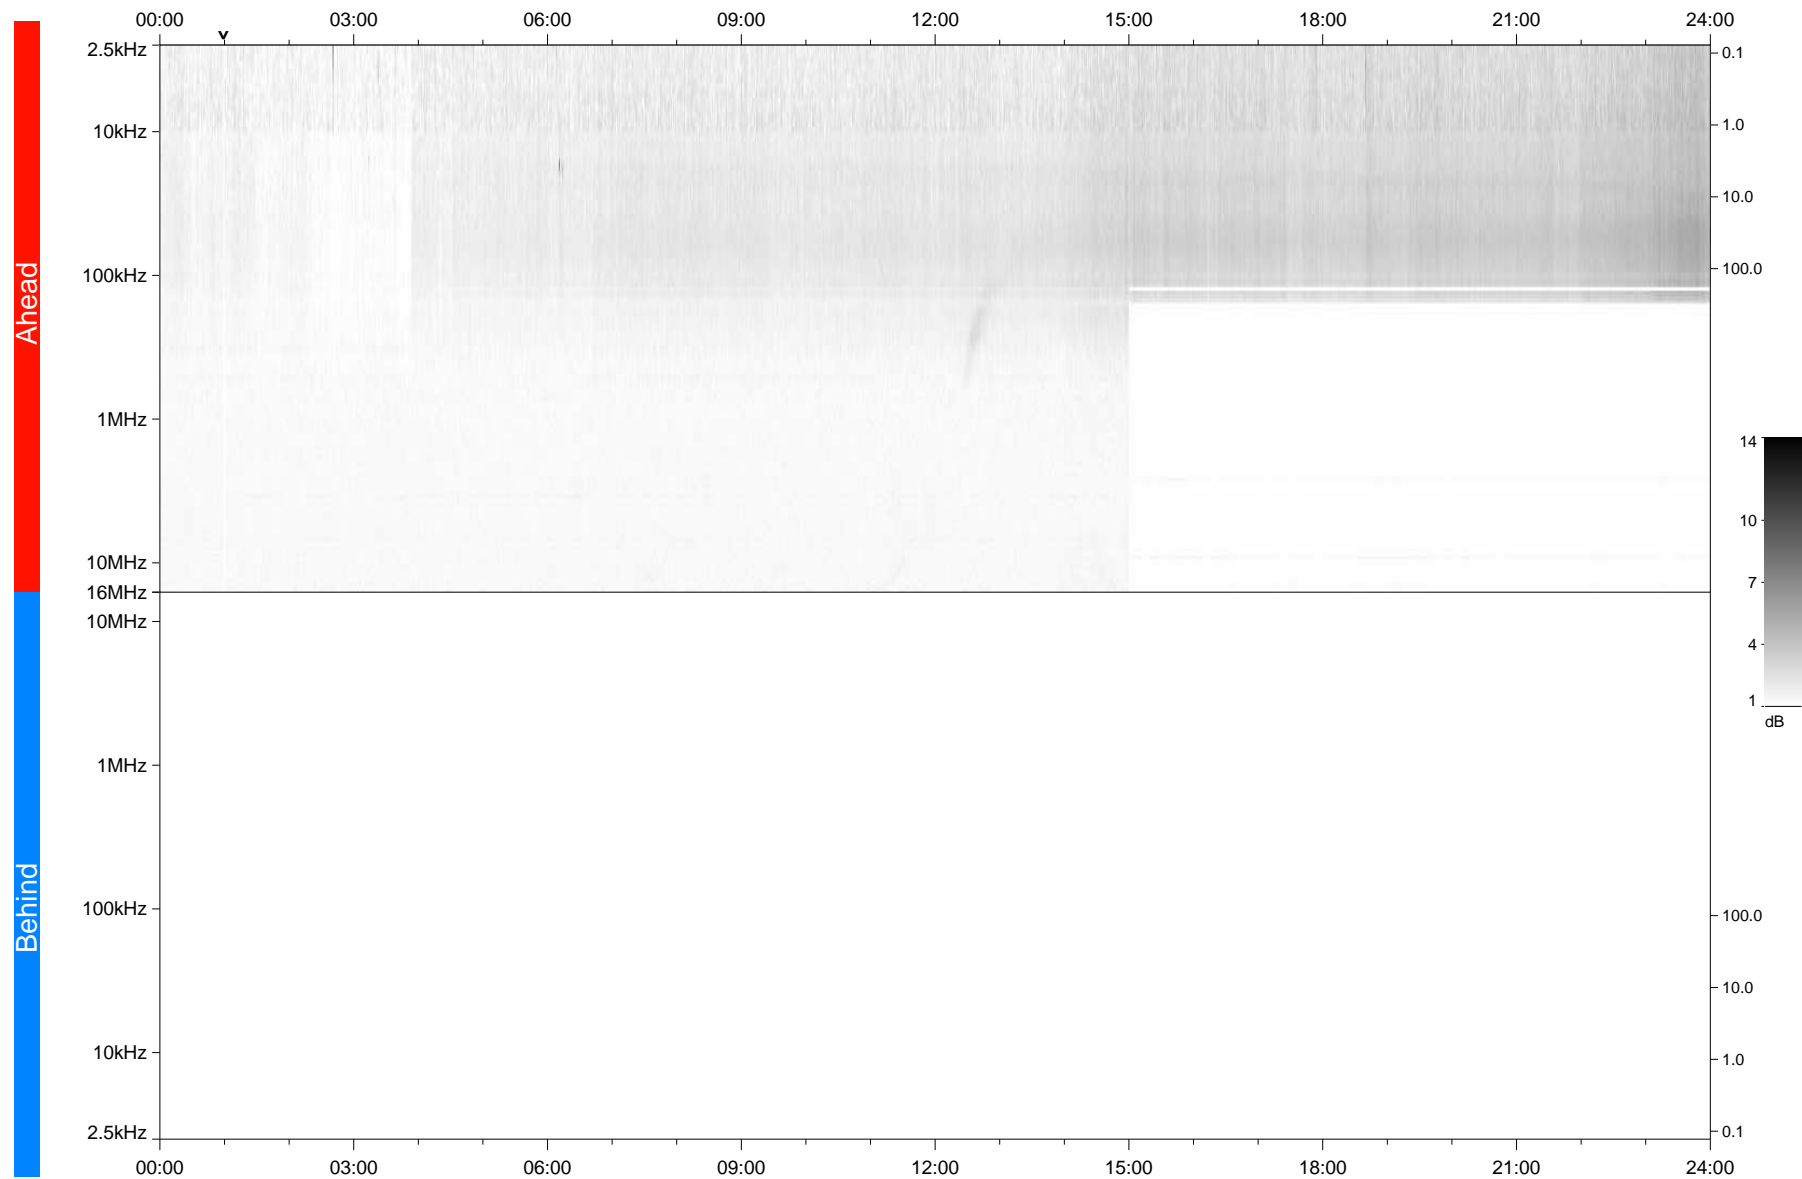

STEREO/WAVES Daily Summary - 19-Mar-2021 (DOY 078)

Ahead source file: swaves_ahead_2021_078_1_06.fin
Ahead PSE Angle: -54.9°

Behind PSE Angle: 52.5°
Behind source file: No STEREO-B data

Time (UTC)

file: stereo_swaves_daily-summary_gray_20210319_v04
made by: space.umn.edu on macOS with IDL 8.8.2 on 2022-10-02 13:56:24, with TMLib V945 / dynspec V311