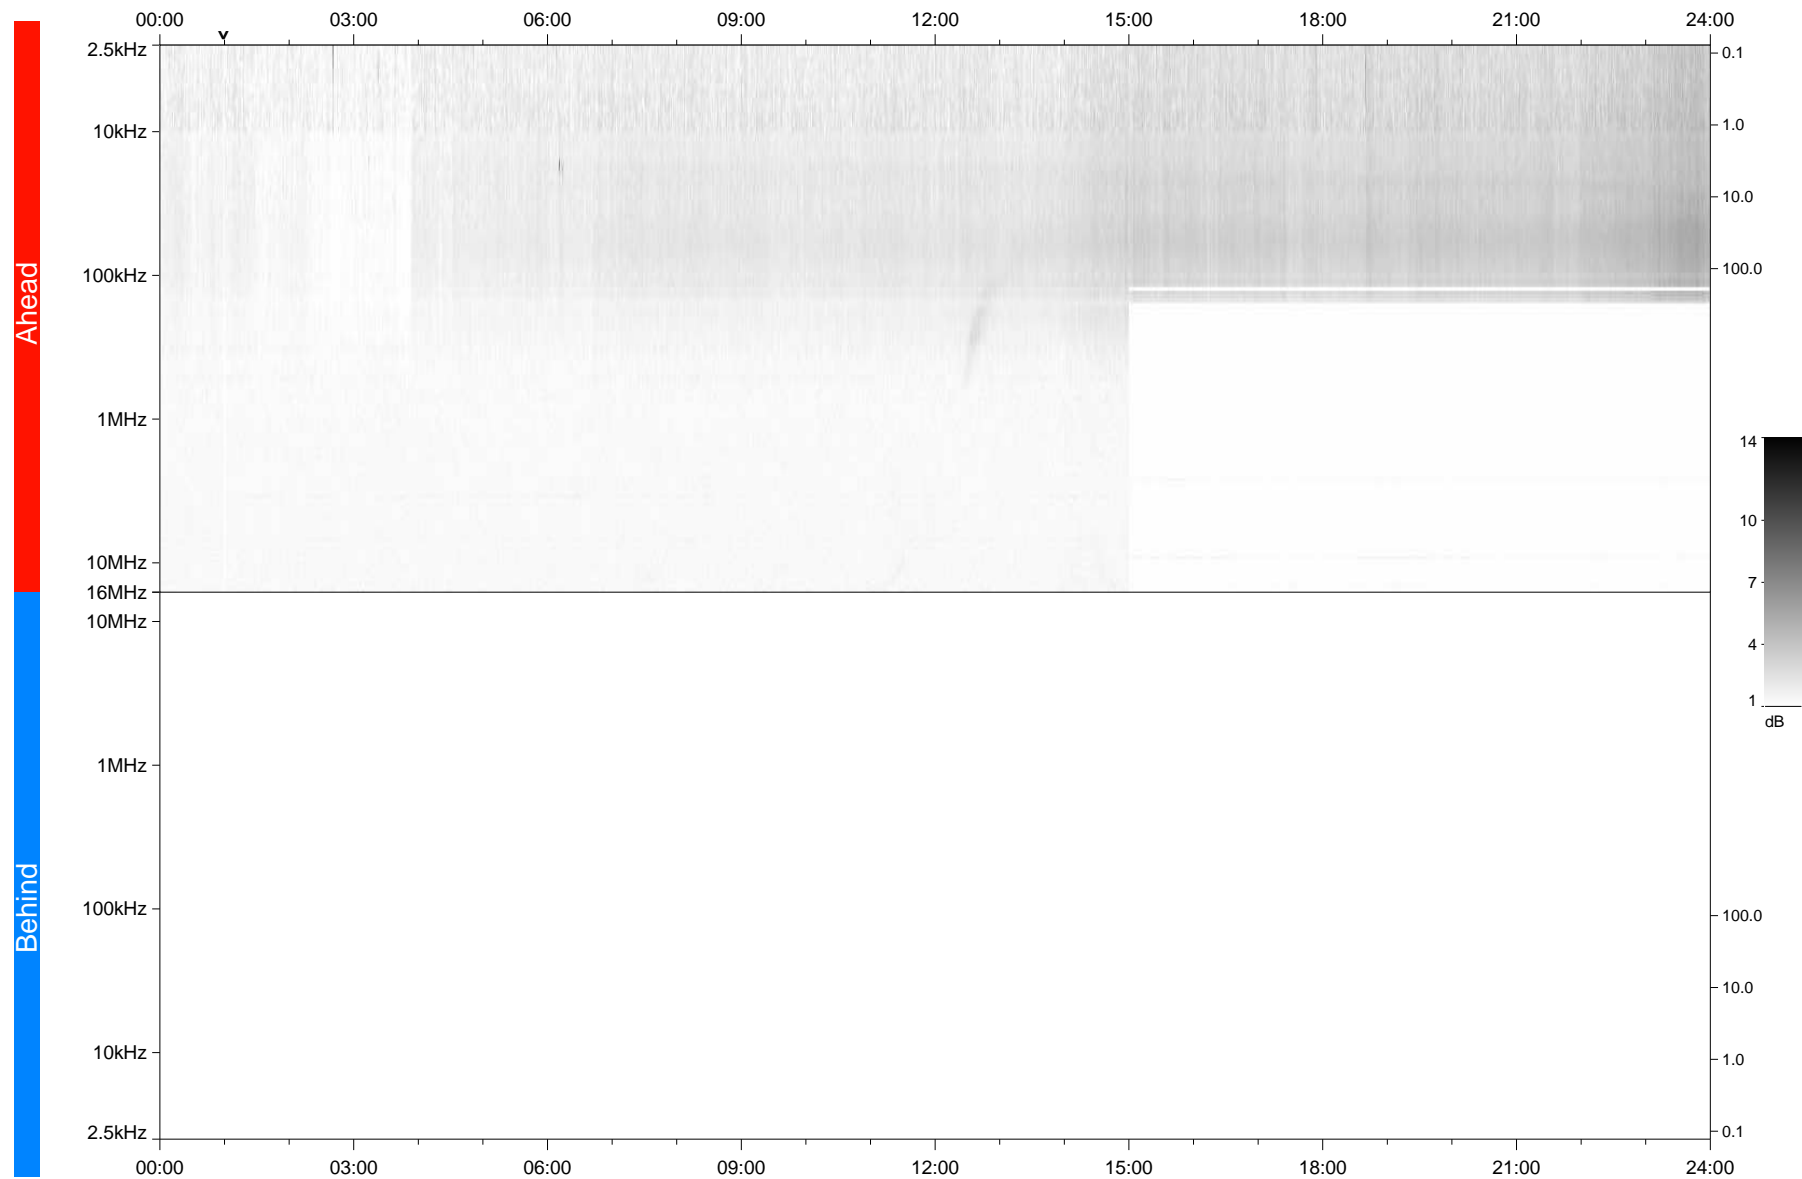

STEREO/WAVES Daily Summary - 19-Mar-2021 (DOY 078)

Ahead source file: swaves_ahead_2021_078_1_06.fin
Ahead PSE Angle: -54.9°

Behind PSE Angle: 52.5°
Behind source file: No STEREO-B data

Time (UTC)

file: stereo_swaves_daily-summary_gray_20210319_v03
made by: space.umn.edu on macOS with IDL 8.8.2 on 2022-08-24 15:12:03, with TLib V945 / dynspec V311