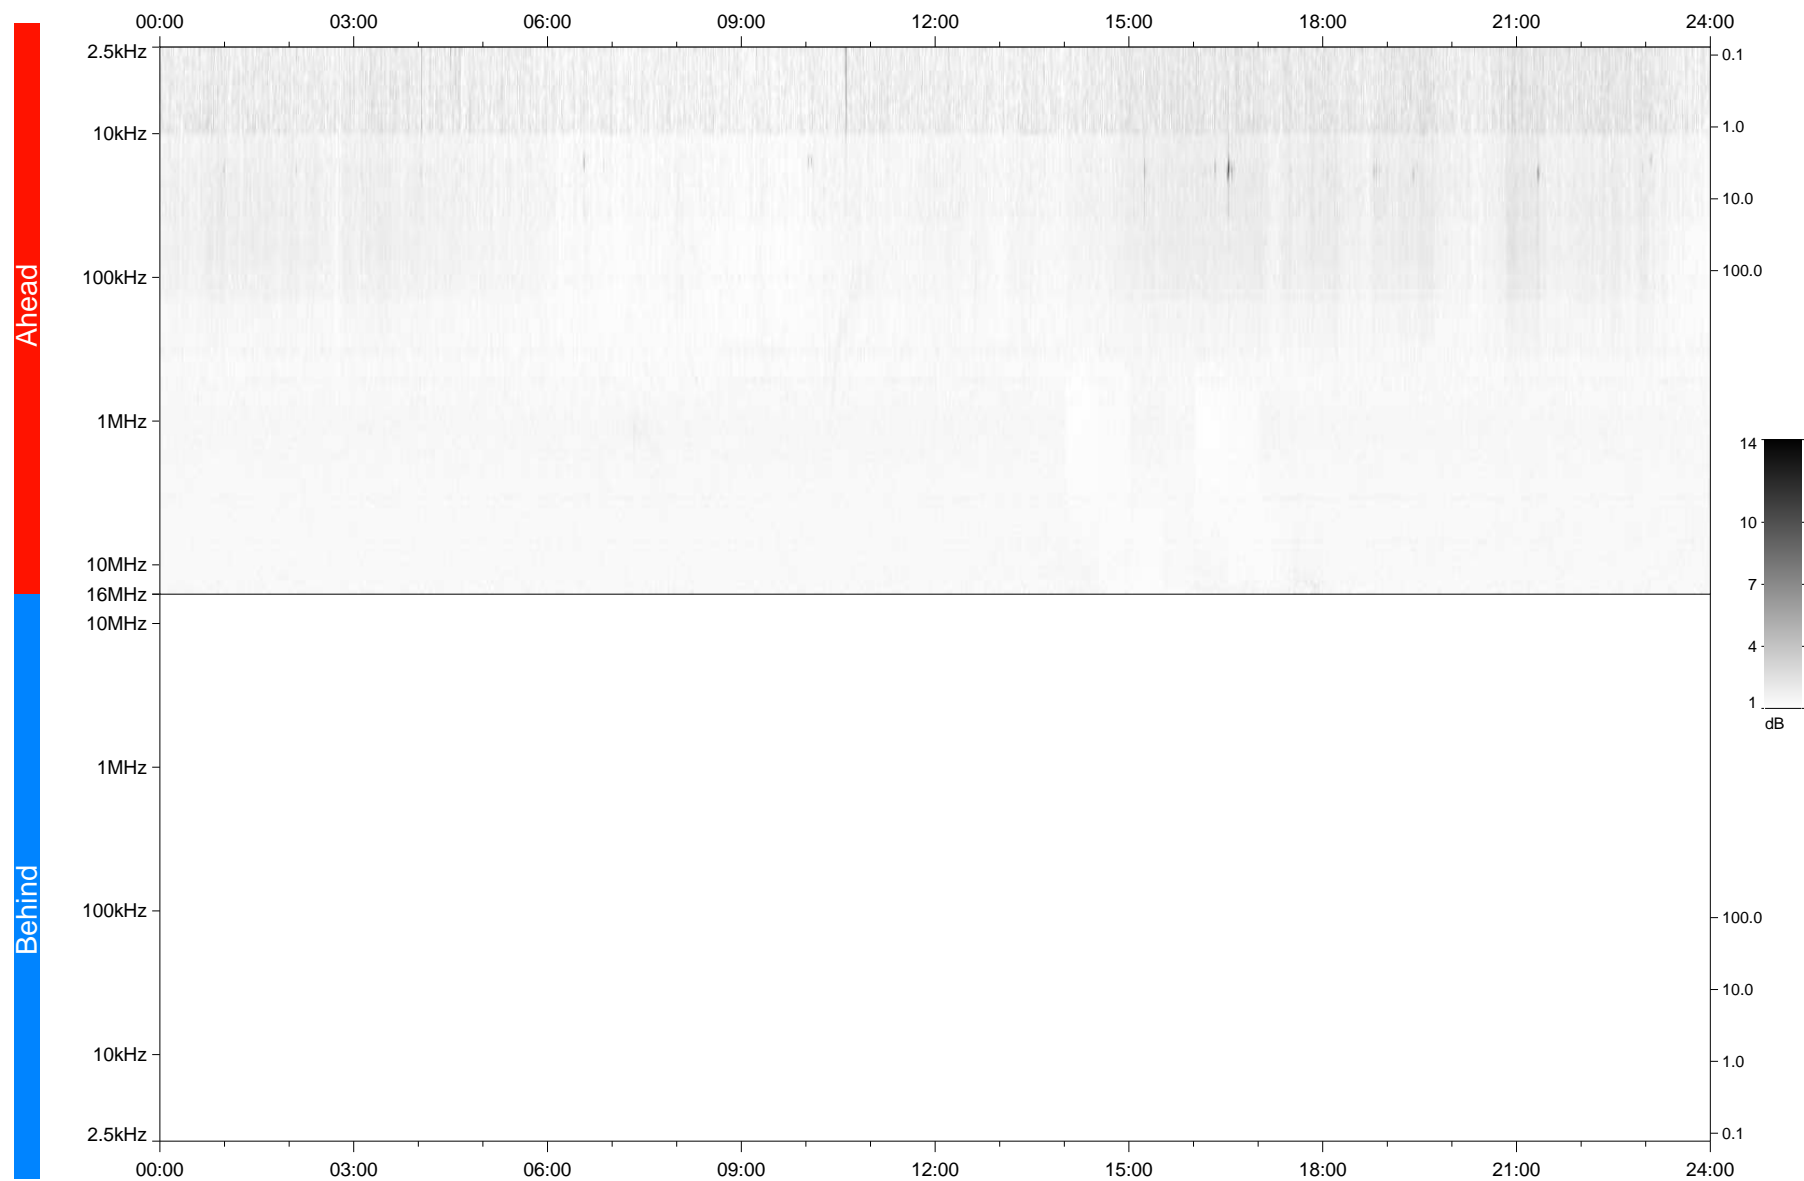

STEREO/WAVES Daily Summary - 18-Mar-2021 (DOY 077)

Ahead source file: swaves_ahead_2021_077_1_05.fin
Ahead PSE Angle: -55.0°

Behind PSE Angle: 52.6°
Behind source file: No STEREO-B data

Time (UTC)

file: stereo_swaves_daily-summary_gray_20210318_v04
made by: space.umn.edu on macOS with TDL 8.8.2 on 2022-10-02 13:54:36, with TLib V945 / dynspec V311