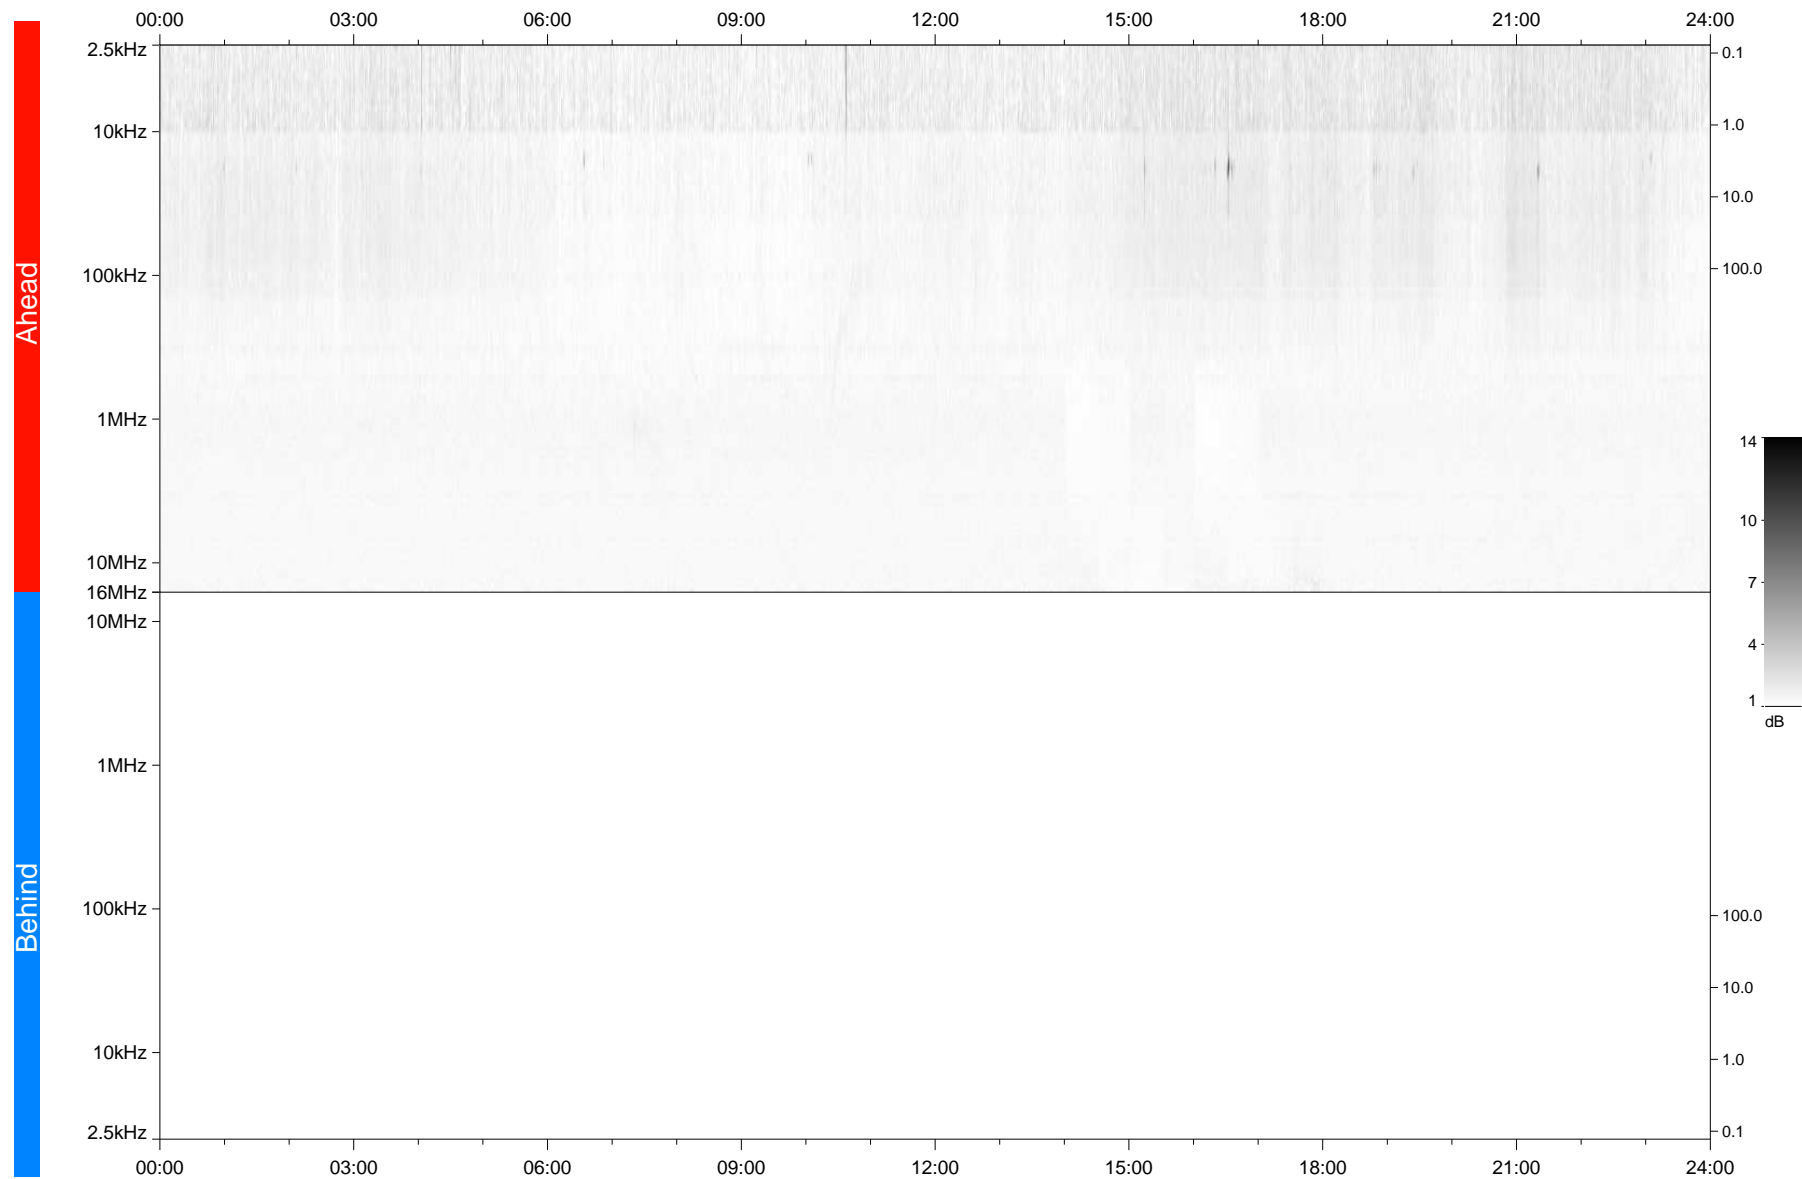

STEREO/WAVES Daily Summary - 18-Mar-2021 (DOY 077)

Ahead source file: swaves_ahead_2021_077_1_05.fin
Ahead PSE Angle: -55.0°

Behind PSE Angle: 52.6°
Behind source file: No STEREO-B data

Time (UTC)

file: stereo_swaves_daily-summary_gray_20210318_v03
made by: space.umn.edu on macOS with TDL 8.8.2 on 2022-08-24 15:10:23, with TLib V945 / dynspec V311