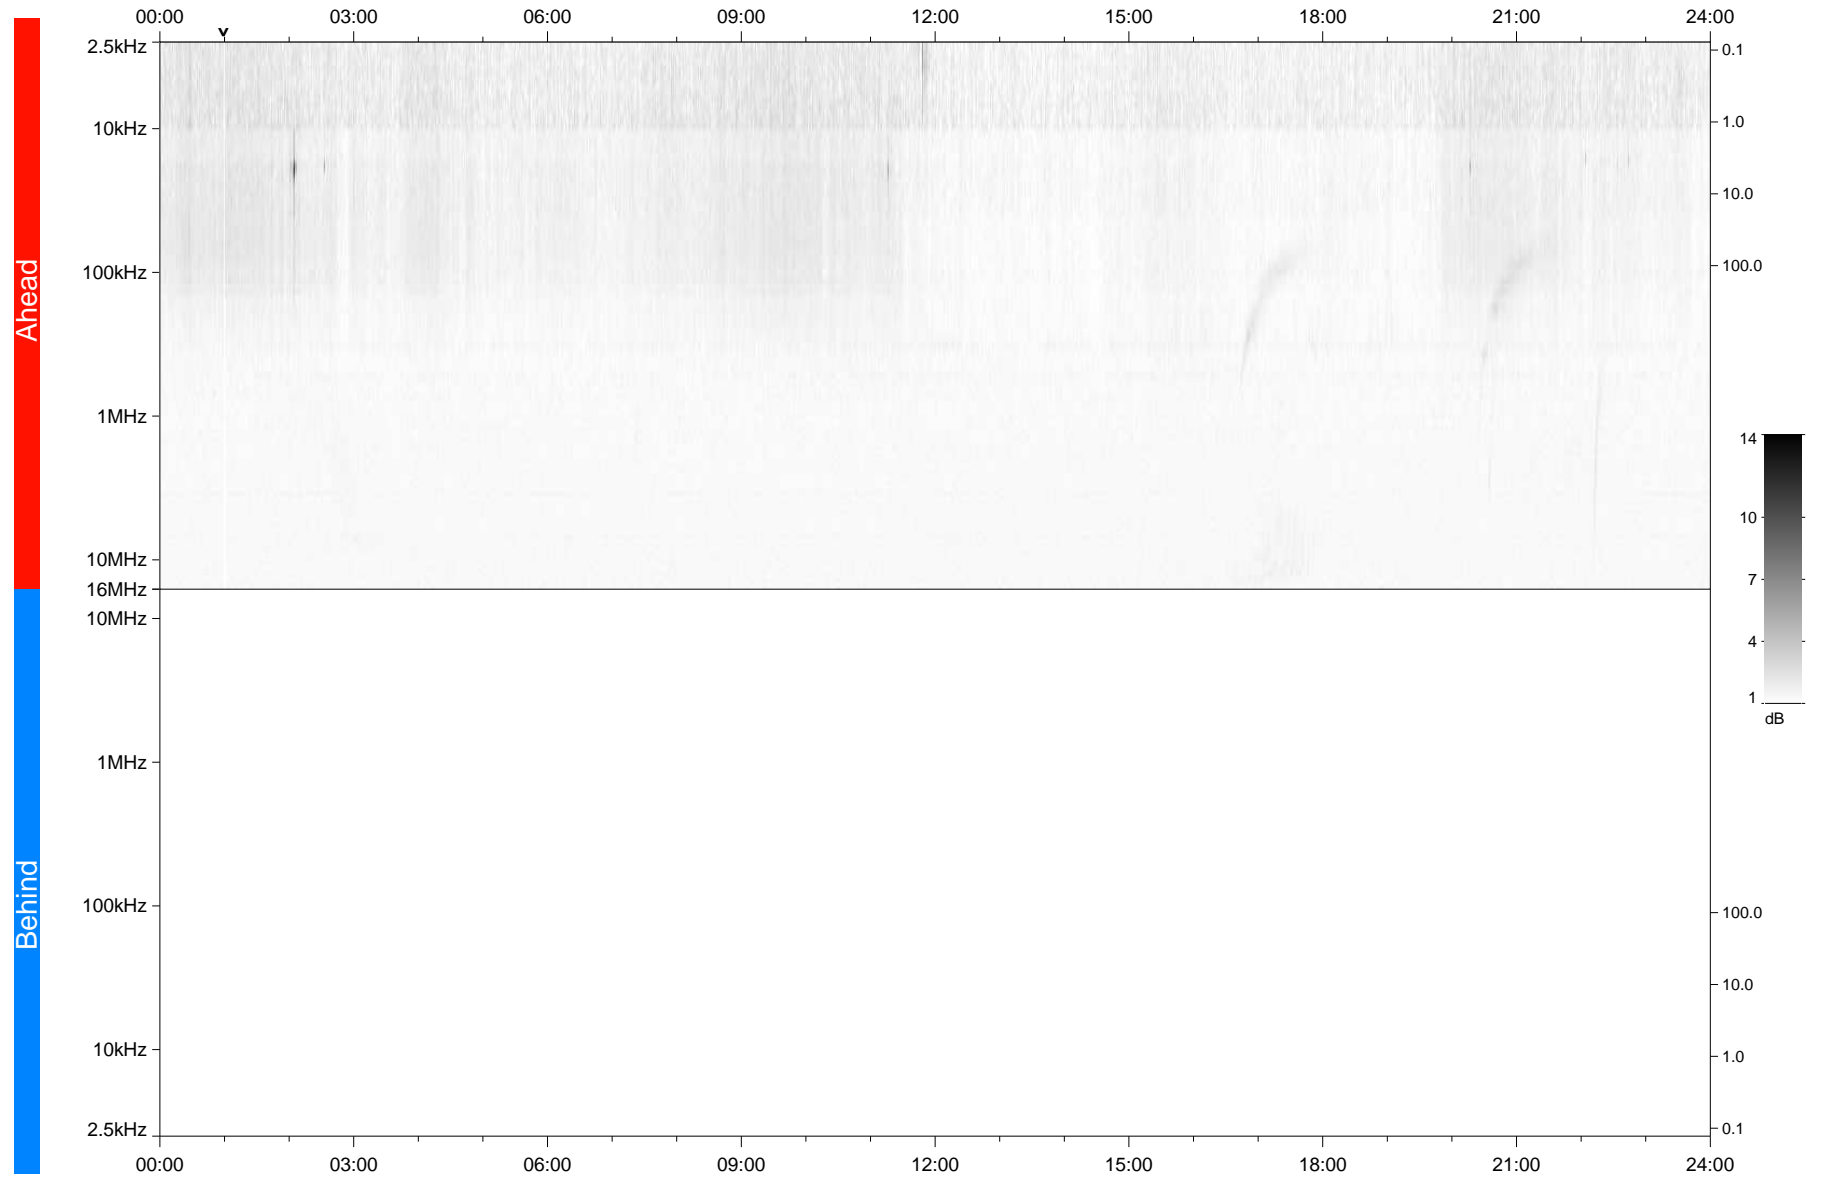

STEREO/WAVES Daily Summary - 17-Mar-2021 (DOY 076)

Ahead source file: swaves_ahead_2021_076_1_06.fin
Ahead PSE Angle: -55.0°

Behind PSE Angle: 52.7°
Behind source file: No STEREO-B data

Time (UTC)

file: stereo_swaves_daily-summary_gray_20210317_v04
made by: space.umn.edu on macOS with IDL 8.8.2 on 2022-10-02 13:52:55, with TLib V945 / dynspec V311