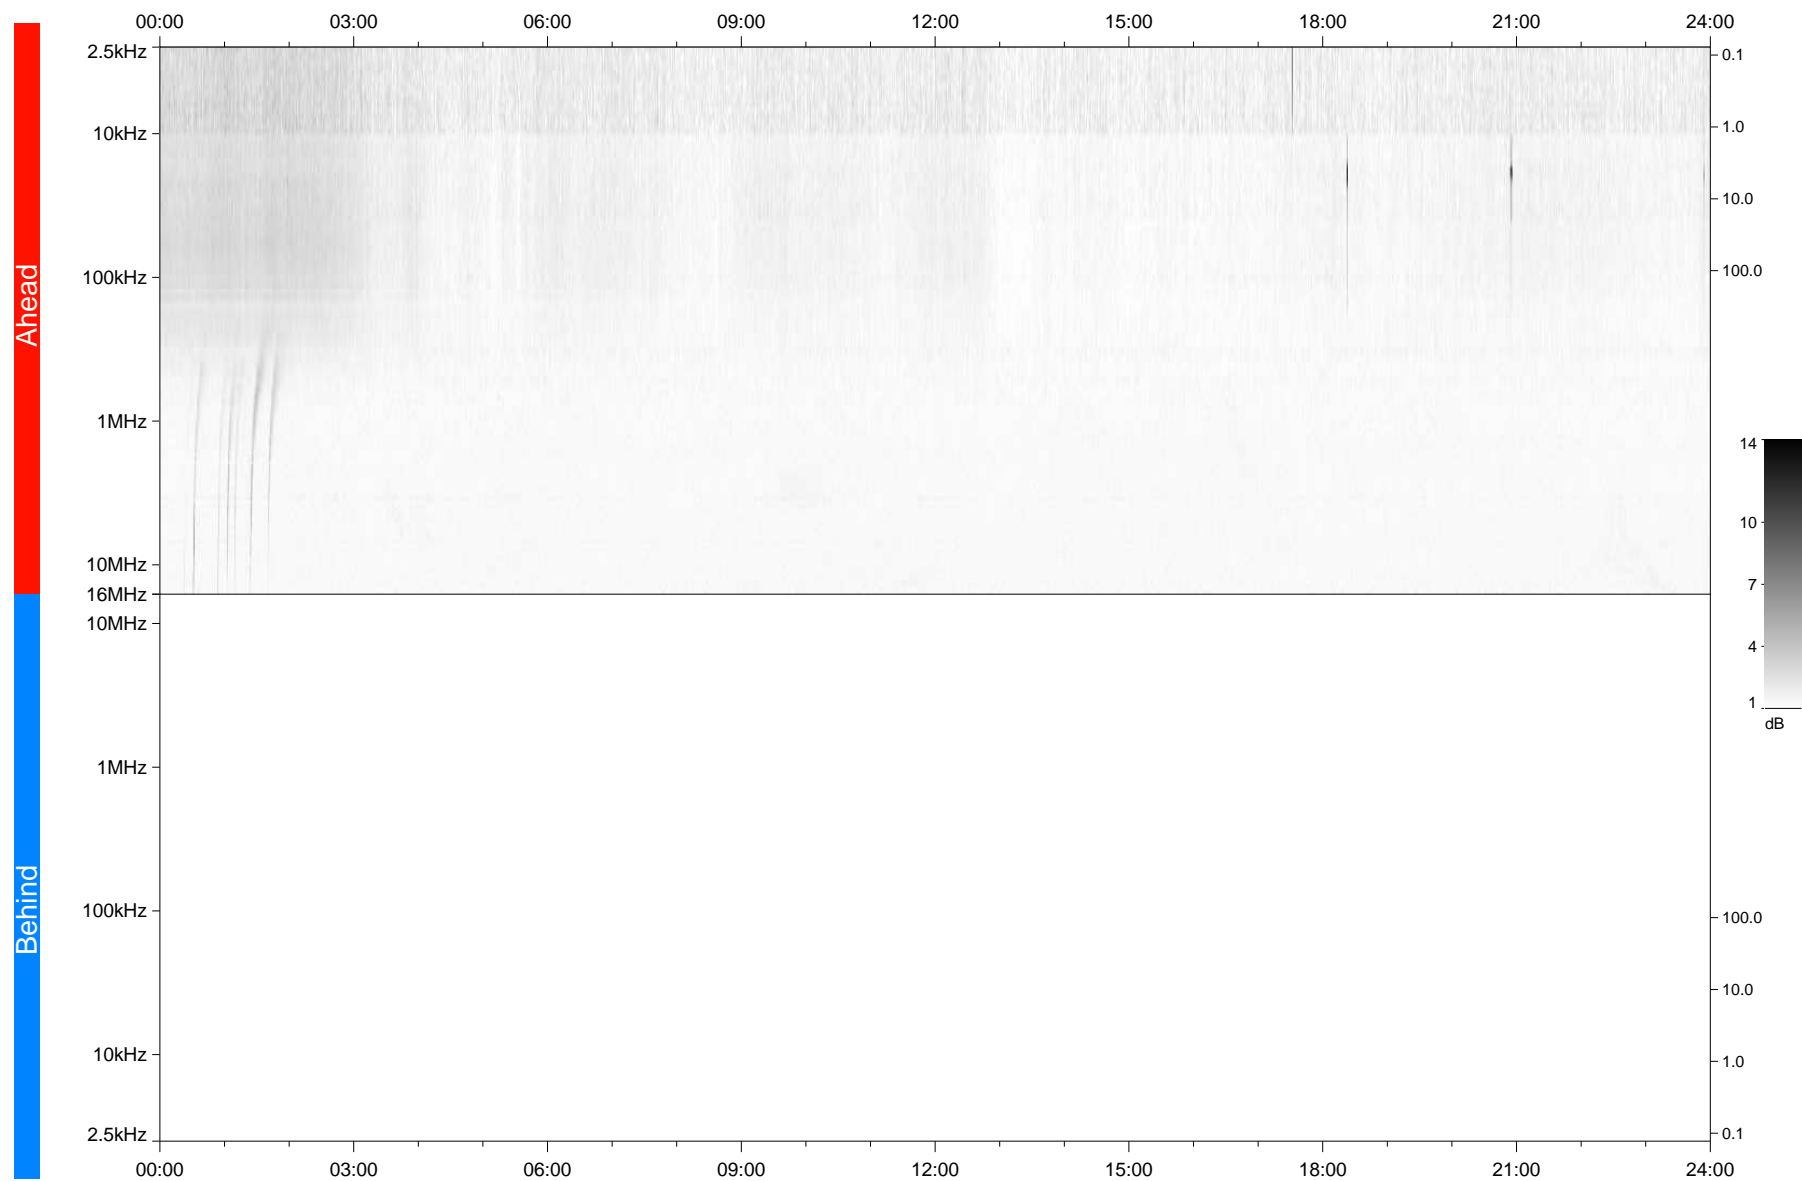

STEREO/WAVES Daily Summary - 16-Mar-2021 (DOY 075)

Ahead source file: swaves_ahead_2021_075_1_06.fin
Ahead PSE Angle: -55.0°

Behind PSE Angle: 52.8°
Behind source file: No STEREO-B data

Time (UTC)

file: stereo_swaves_daily-summary_gray_20210316_v04
made by: space.umn.edu on macOS with IDL 8.8.2 on 2022-10-02 13:51:14, with TMLib V945 / dynspec V311