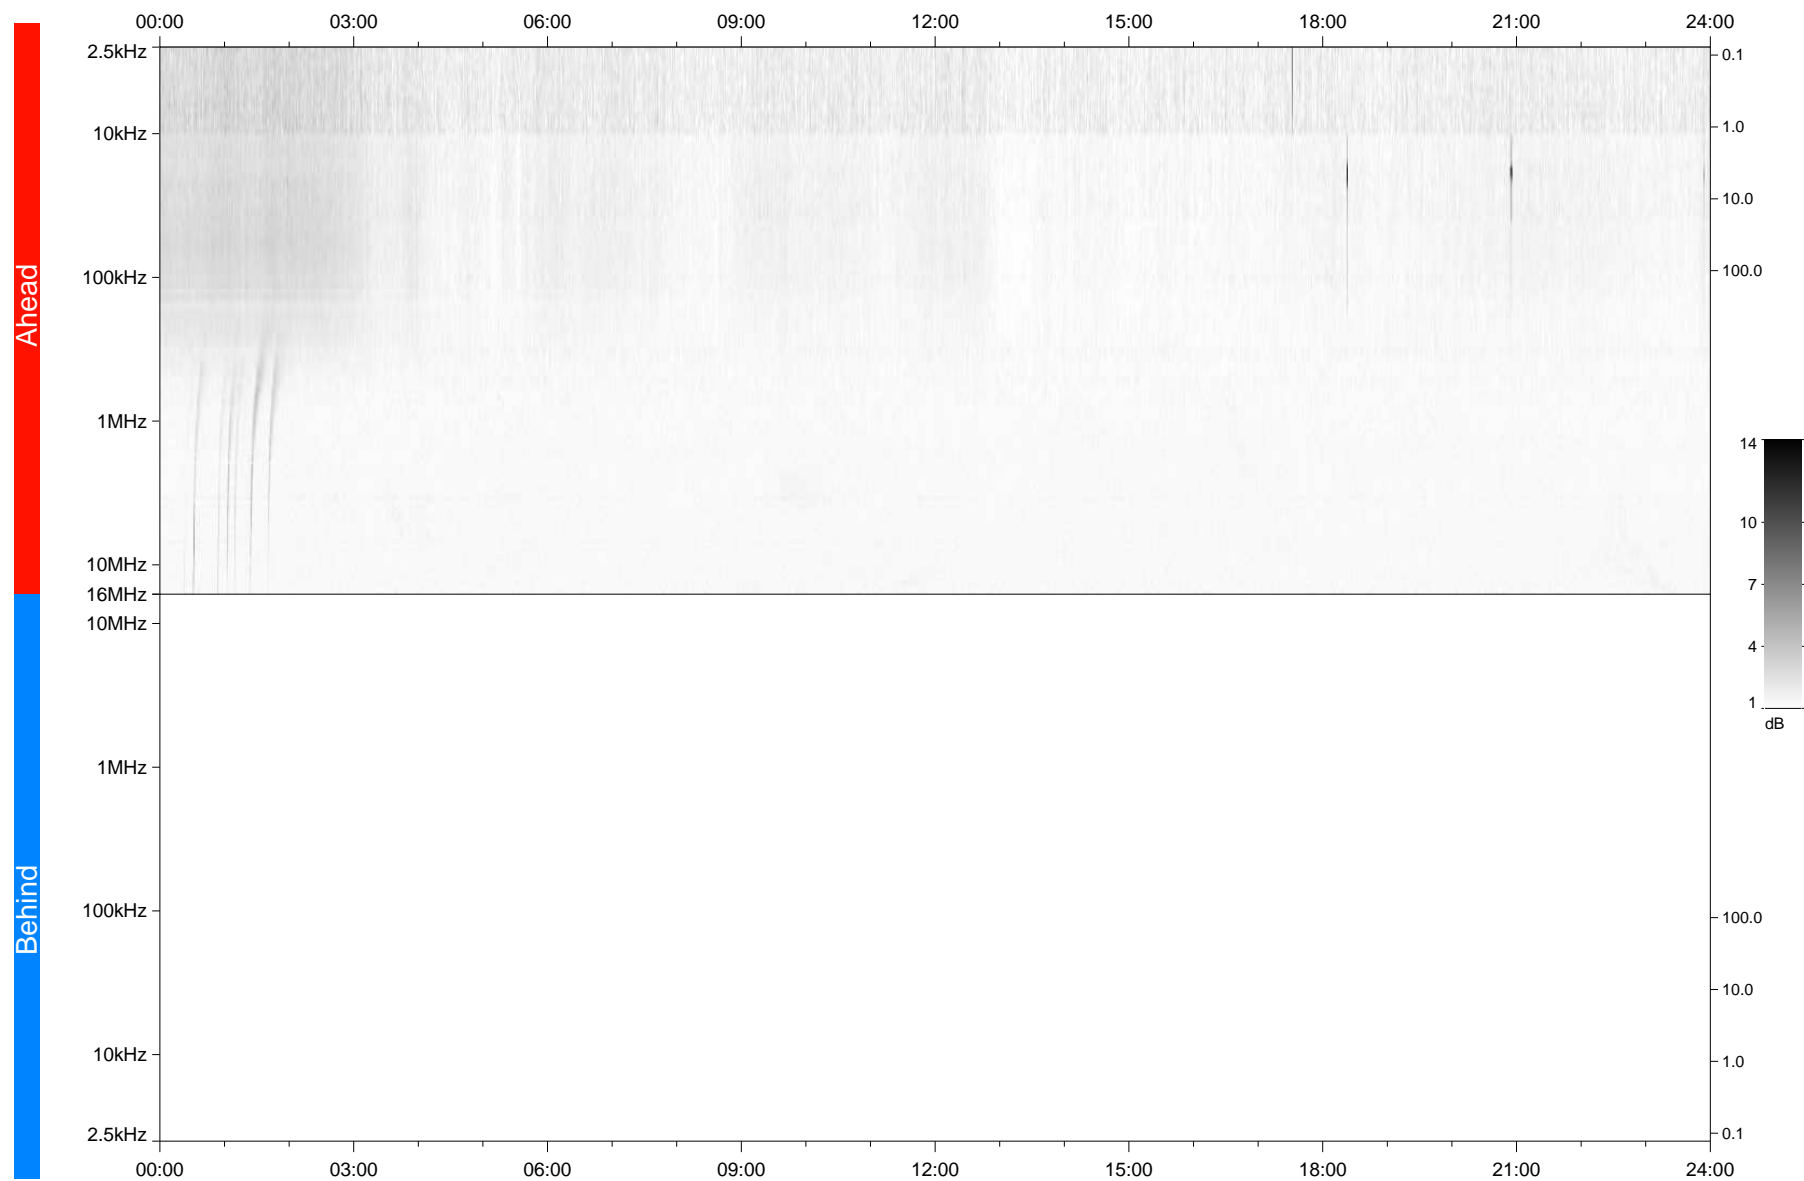

STEREO/WAVES Daily Summary - 16-Mar-2021 (DOY 075)

Ahead source file: swaves_ahead_2021_075_1_06.fin
Ahead PSE Angle: -55.0°

Behind PSE Angle: 52.8°
Behind source file: No STEREO-B data

Time (UTC)

file: stereo_swaves_daily-summary_gray_20210316_v03
made by: space.umn.edu on macOS with IDL 8.8.2 on 2022-08-24 15:07:17, with TLib V945 / dynspec V311