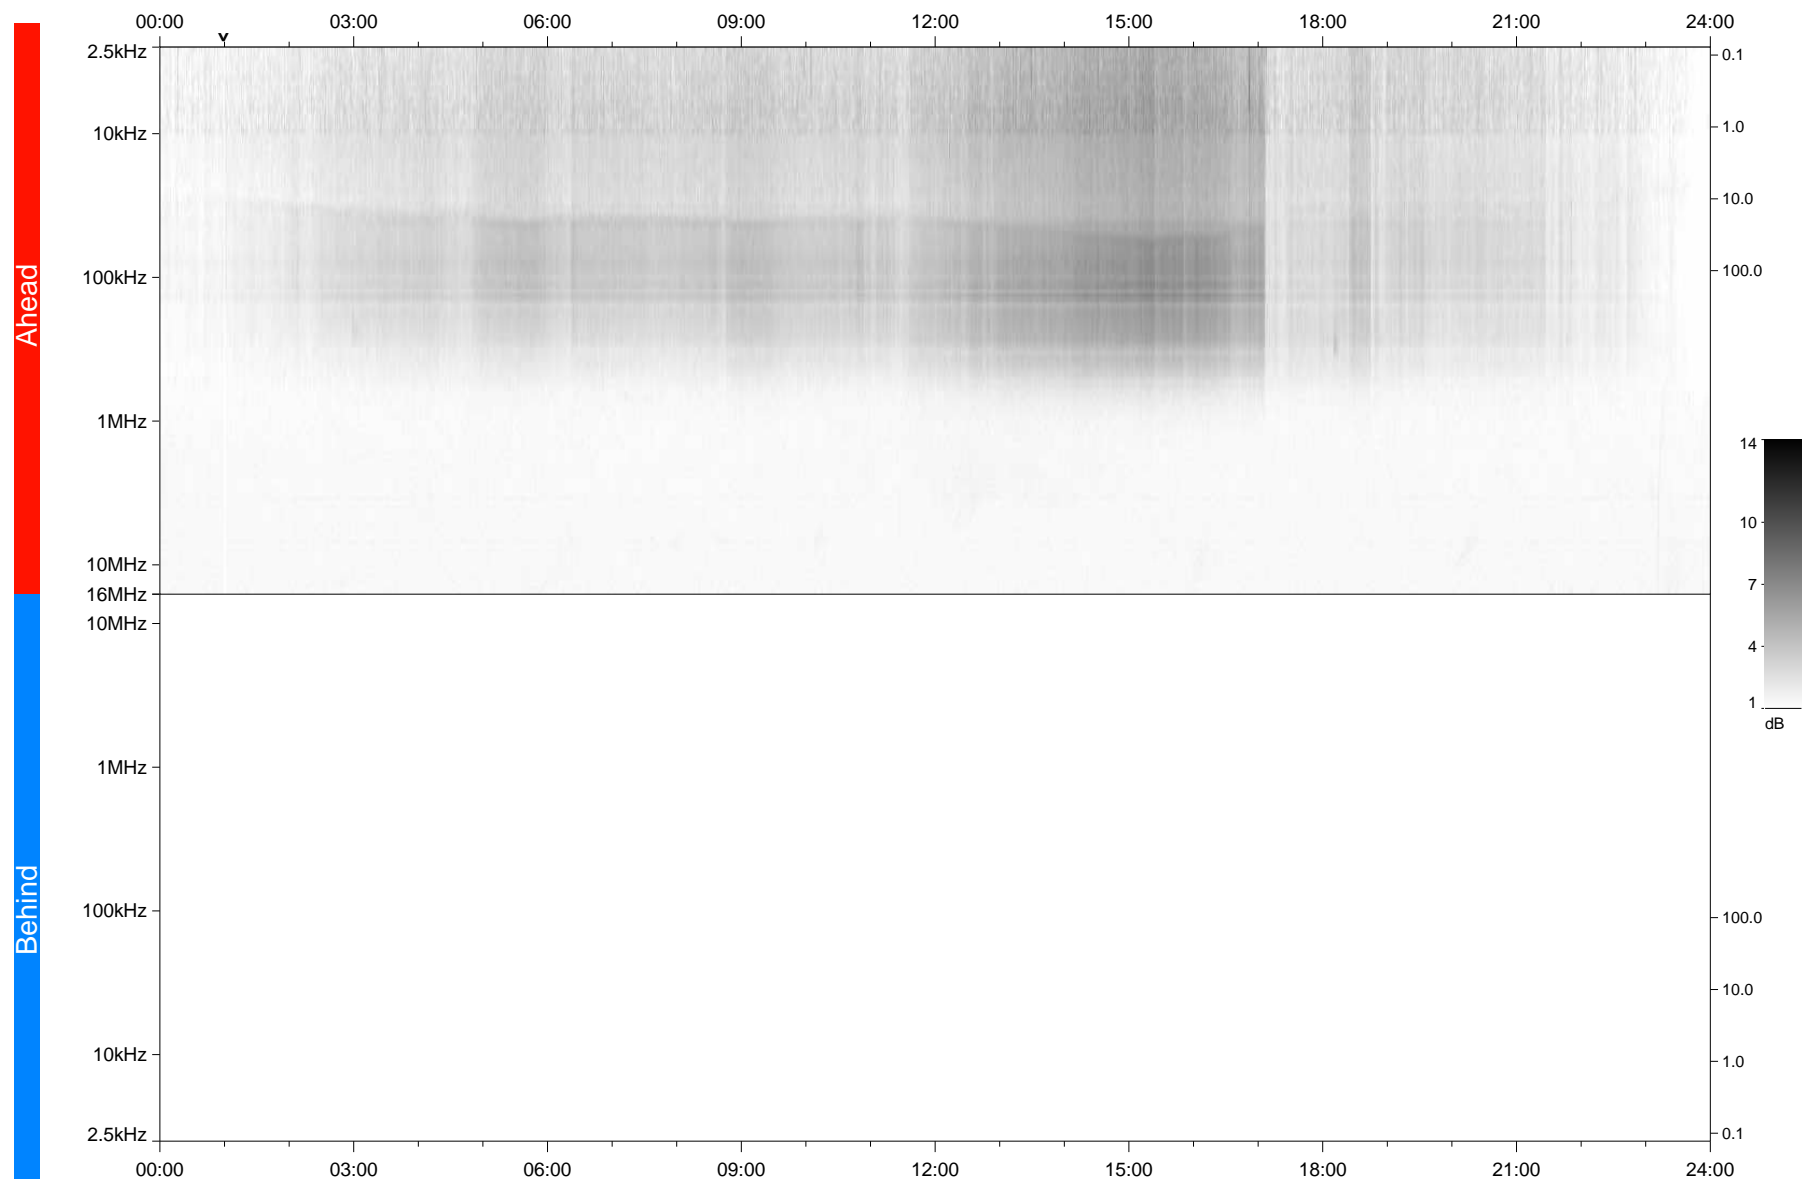

STEREO/WAVES Daily Summary - 15-Mar-2021 (DOY 074)

Ahead source file: swaves Ahead_2021_074_1_05.fin
Ahead PSE Angle: -55.1°

Behind PSE Angle: 52.9°
Behind source file: No STEREO-B data

Time (UTC)

file: stereo_swaves_daily-summary_gray_20210315_v04
made by: space.umn.edu on macOS with TDL 8.8.2 on 2022-10-02 13:49:33, with TLib V945 / dynspec V311