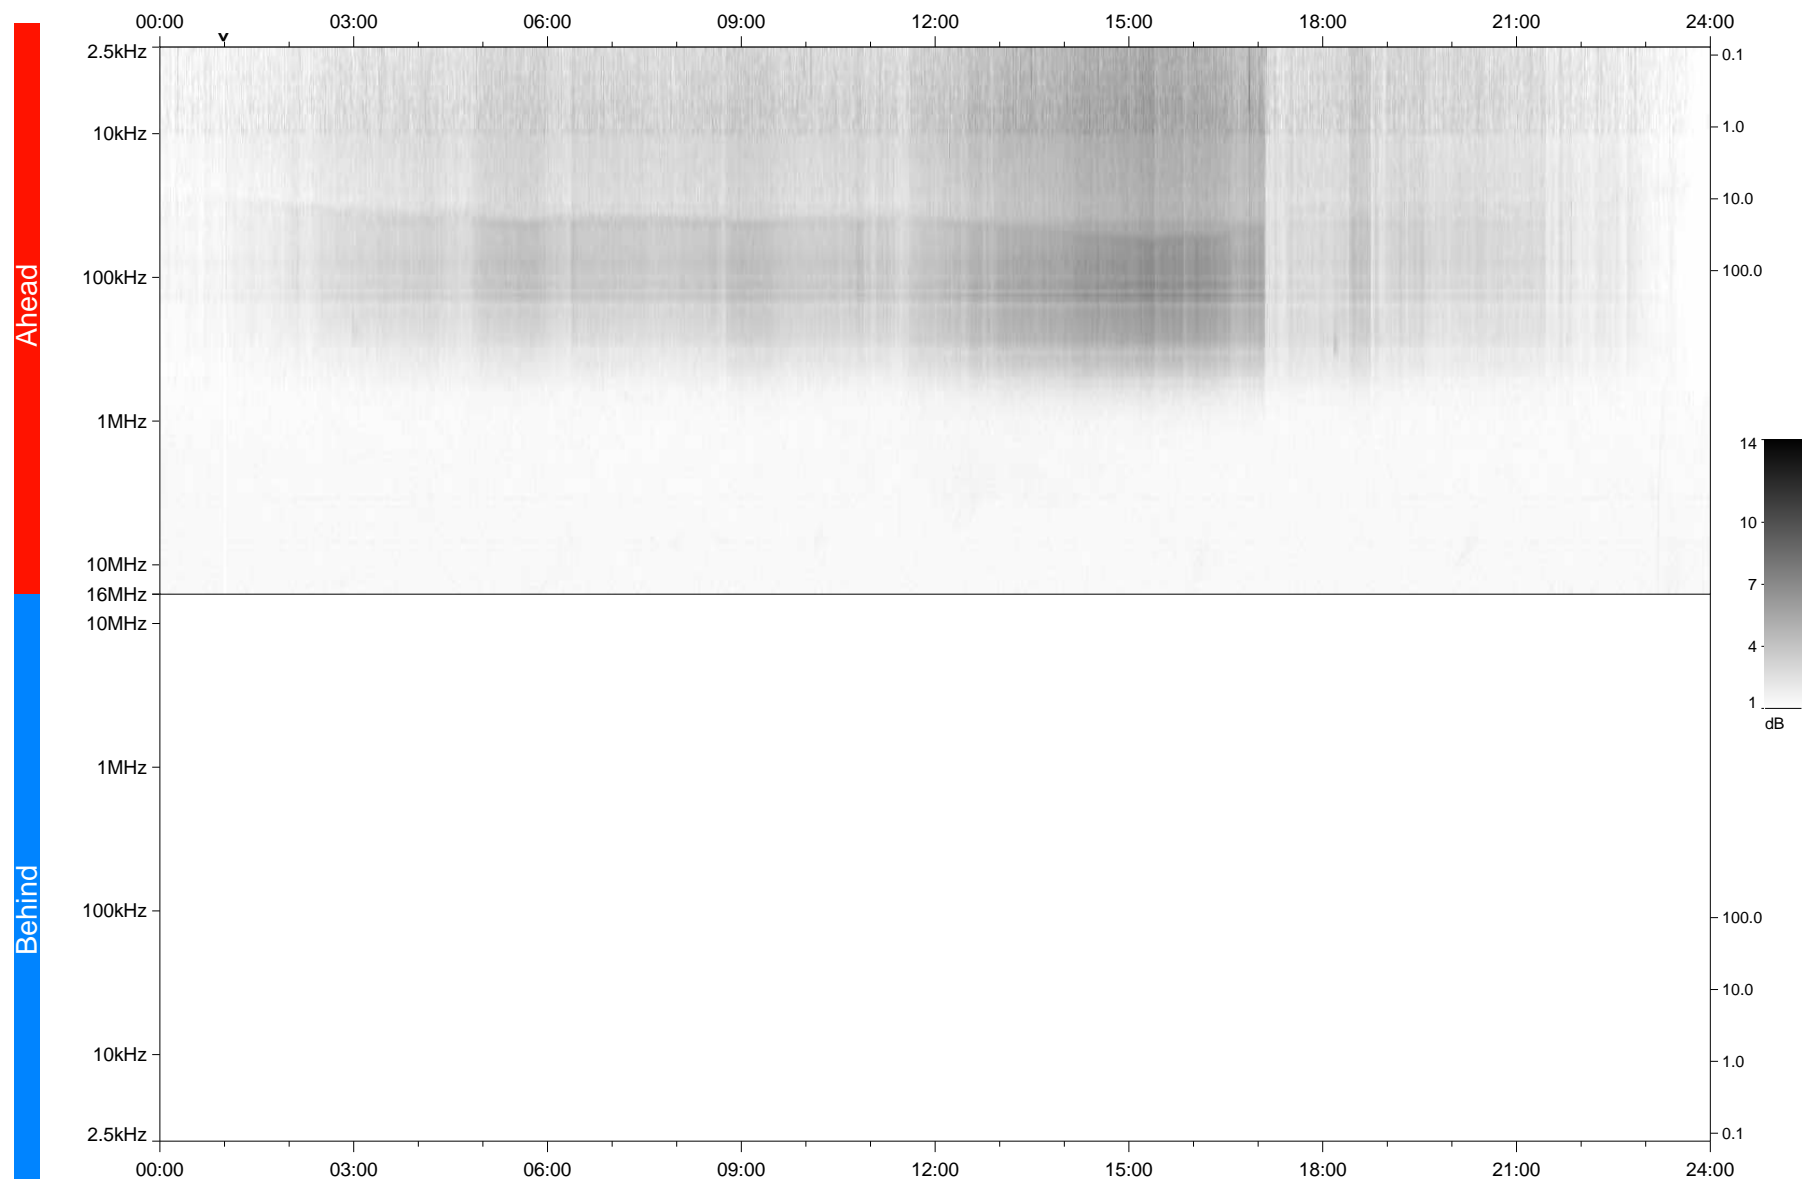

STEREO/WAVES Daily Summary - 15-Mar-2021 (DOY 074)

Ahead source file: swaves_ahead_2021_074_1_05.fin
Ahead PSE Angle: -55.1°

Behind PSE Angle: 52.9°
Behind source file: No STEREO-B data

Time (UTC)

file: stereo_swaves_daily-summary_gray_20210315_v03
made by: space.umn.edu on macOS with TDL 8.8.2 on 2022-08-24 15:05:39, with TLib V945 / dynspec V311