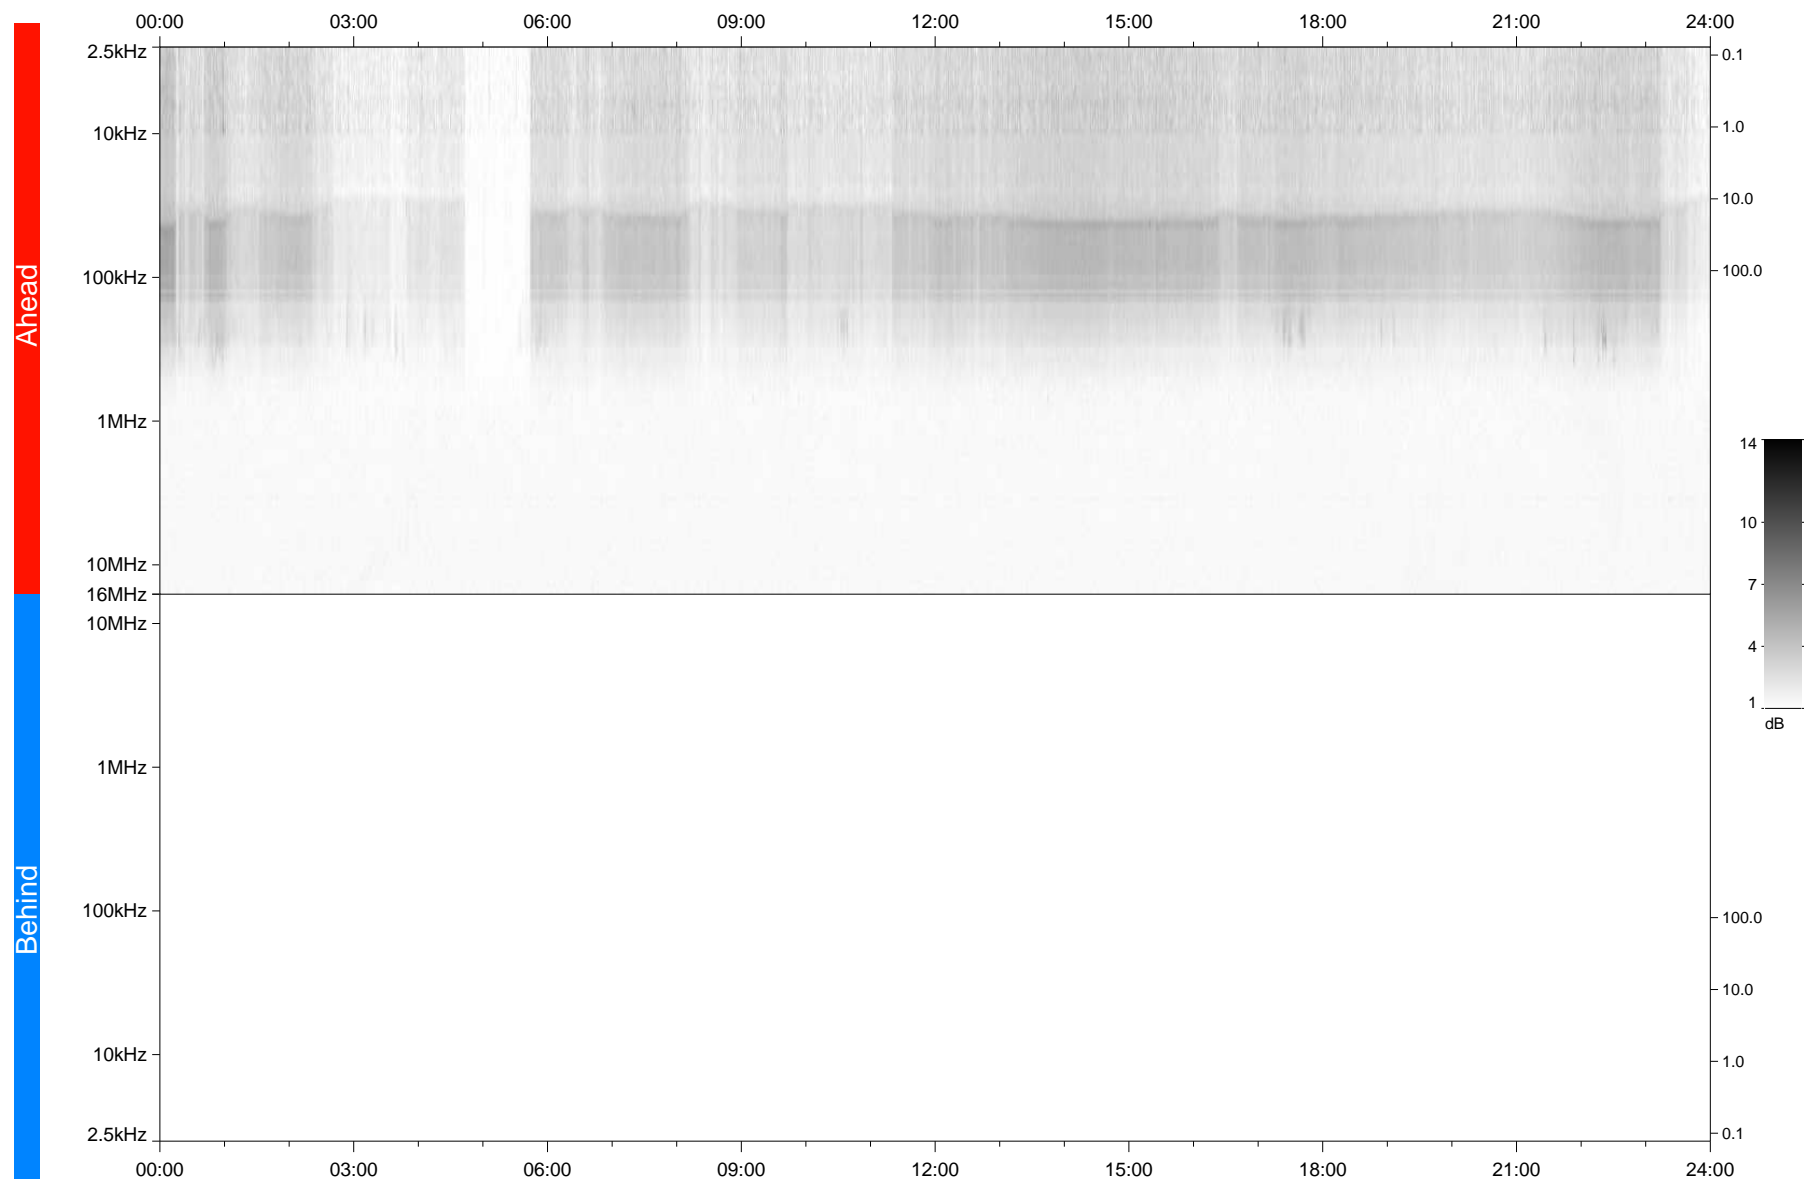

STEREO/WAVES Daily Summary - 14-Mar-2021 (DOY 073)

Ahead source file: swaves_ahead_2021_073_1_05.fin
Ahead PSE Angle: -55.1°

Behind PSE Angle: 53.0°
Behind source file: No STEREO-B data

Time (UTC)

file: stereo_swaves_daily-summary_gray_20210314_v04
made by: space.umn.edu on macOS with IDL 8.8.2 on 2022-10-02 13:47:50, with TLib V945 / dynspec V311