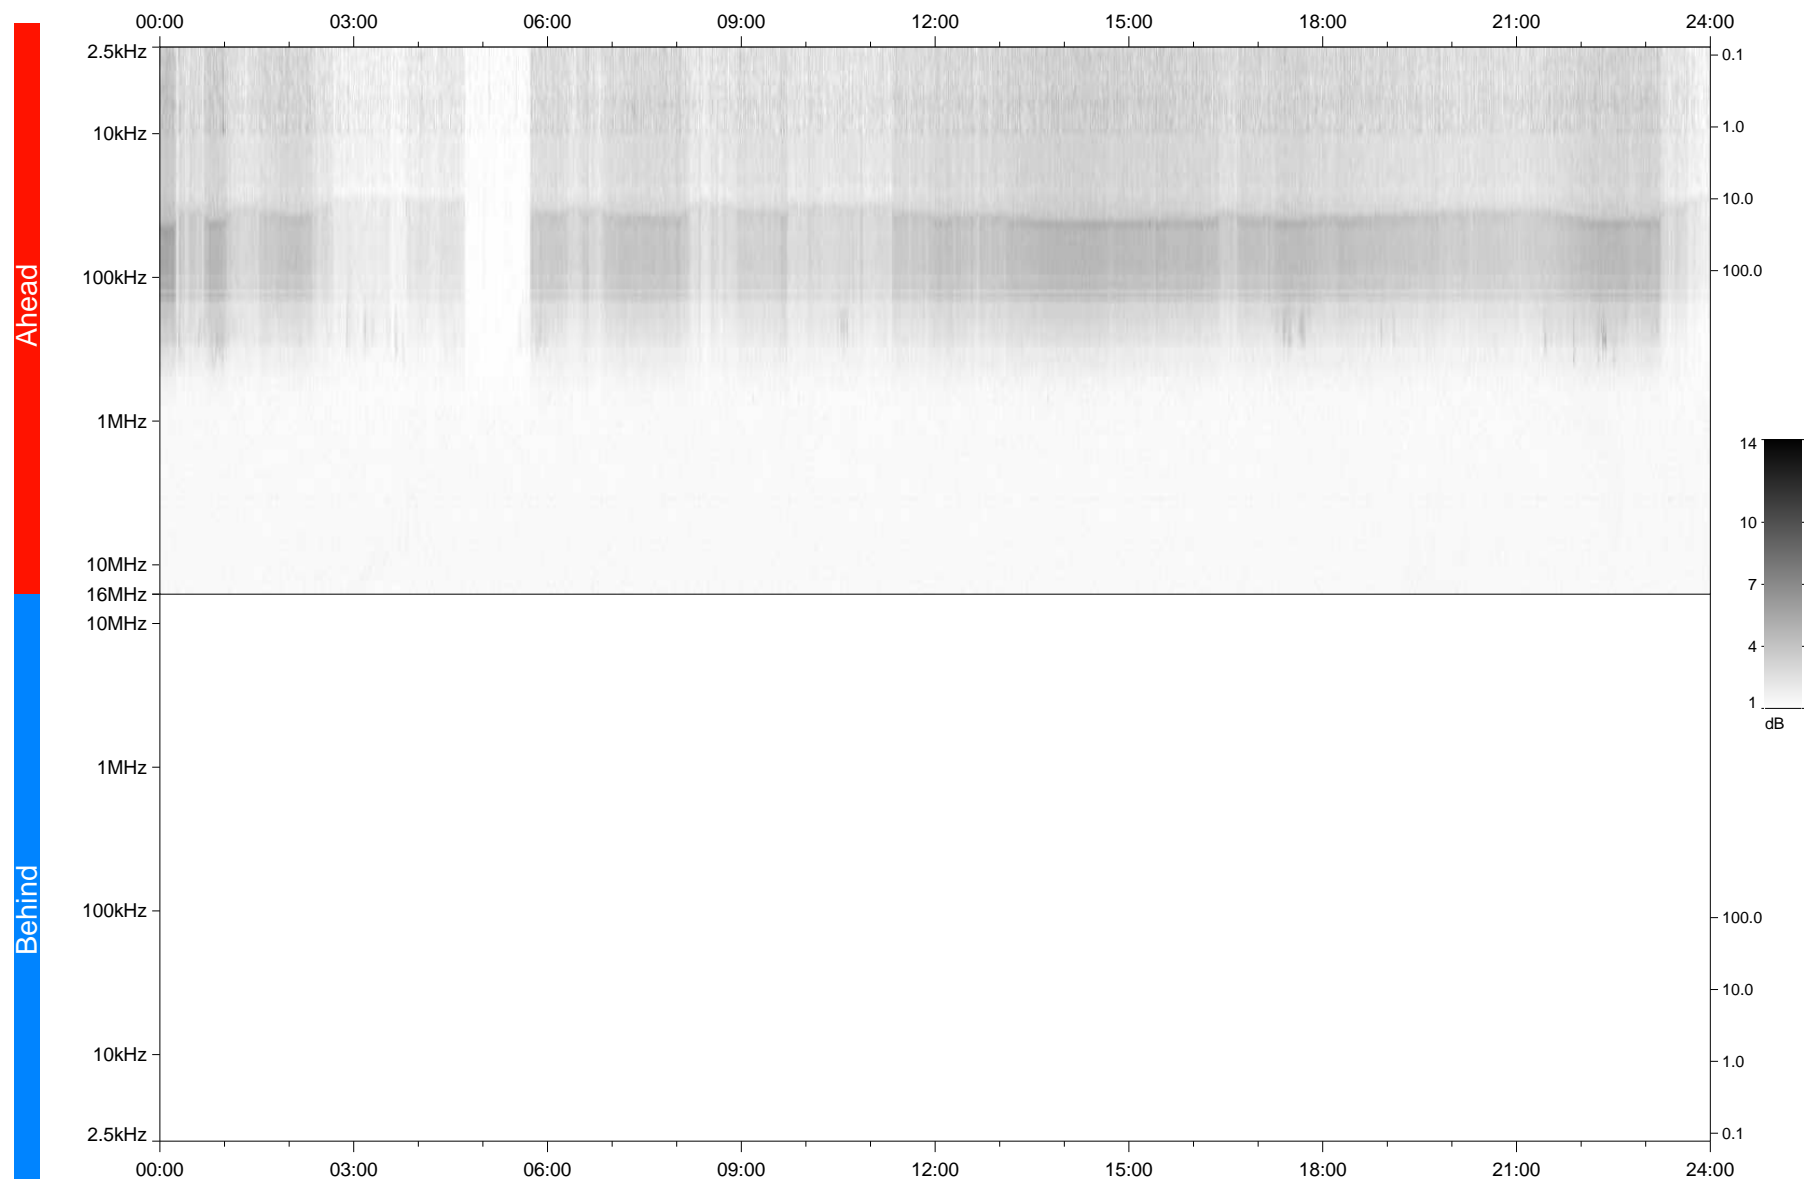

STEREO/WAVES Daily Summary - 14-Mar-2021 (DOY 073)

Ahead source file: swaves_ahead_2021_073_1_05.fin
Ahead PSE Angle: -55.1°

Behind PSE Angle: 53.0°
Behind source file: No STEREO-B data

Time (UTC)

file: stereo_swaves_daily-summary_gray_20210314_v03
made by: space.umn.edu on macOS with IDL 8.8.2 on 2022-08-24 15:03:56, with TLib V945 / dynspec V311