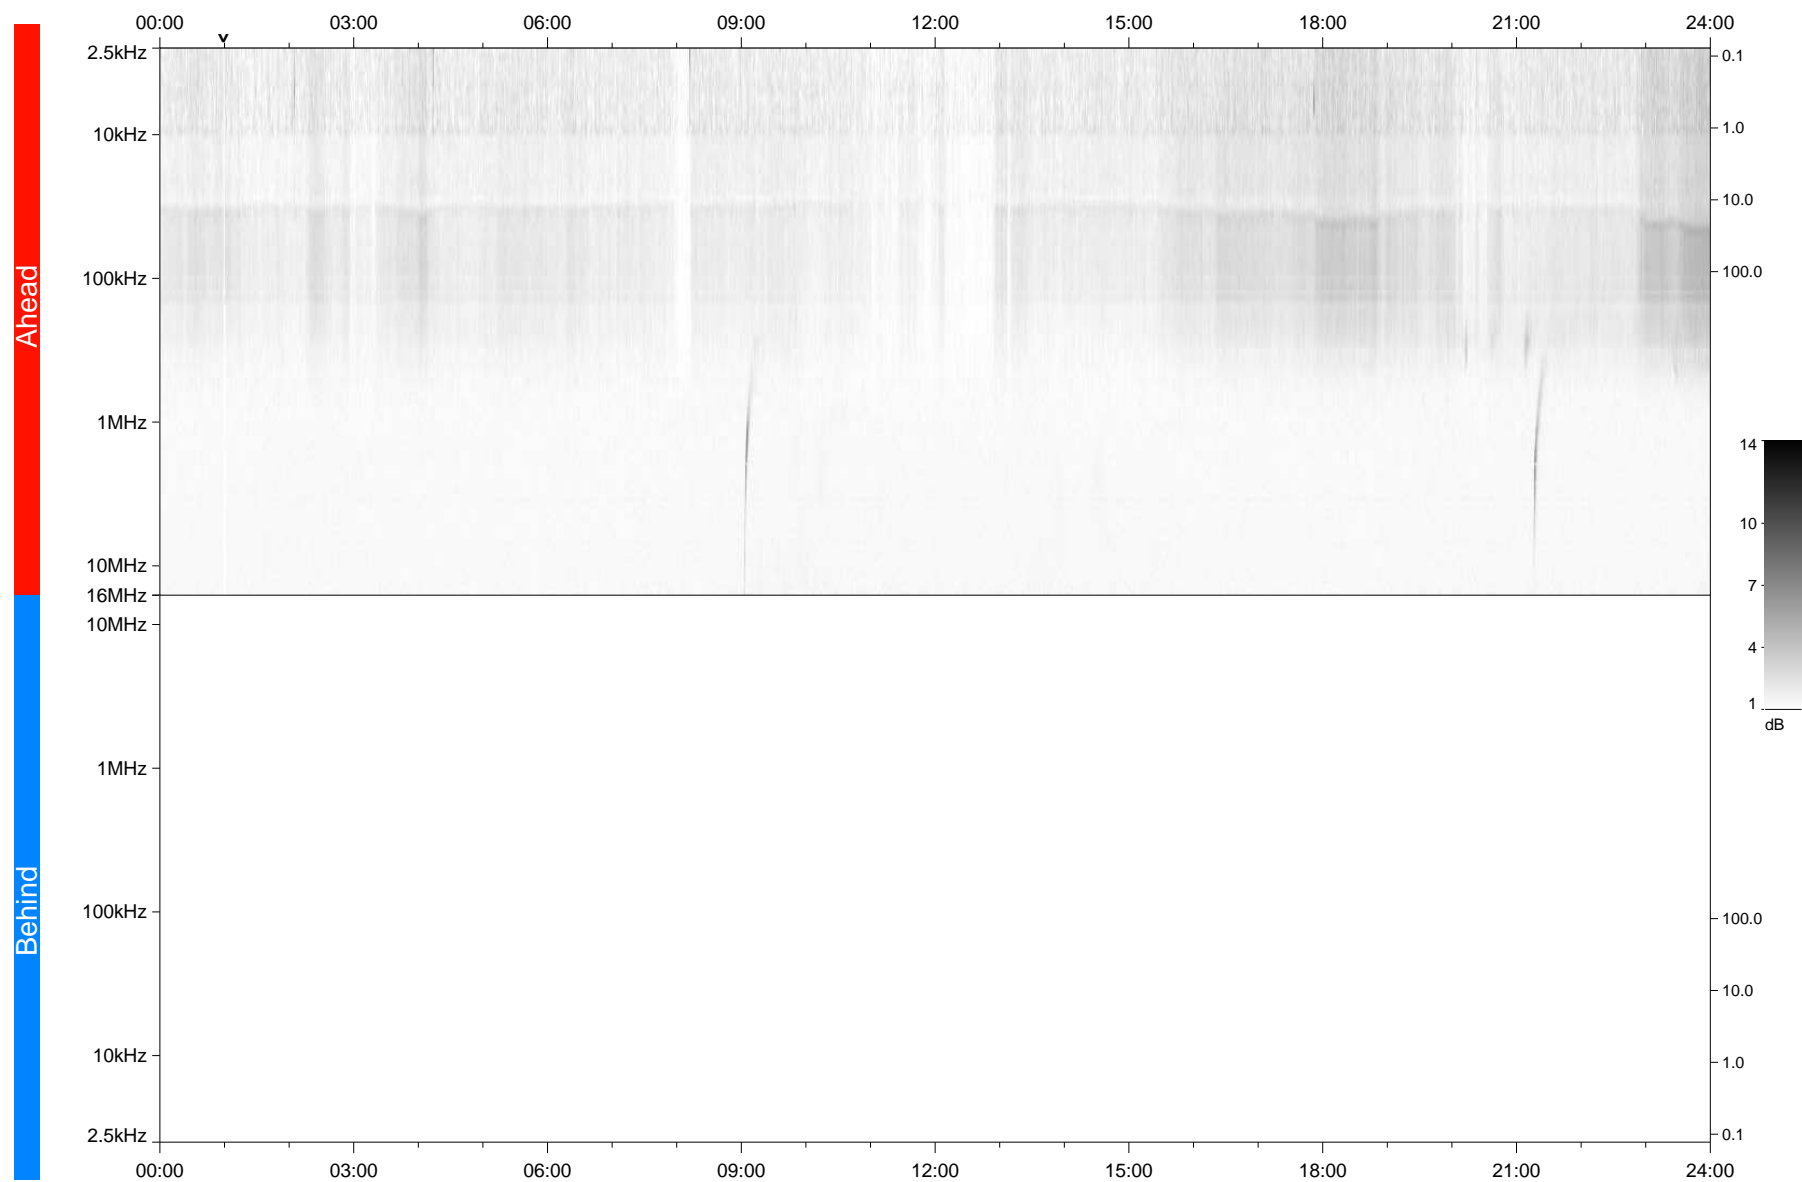

STEREO/WAVES Daily Summary - 13-Mar-2021 (DOY 072)

Ahead source file: swaves_ahead_2021_072_1_05.fin
Ahead PSE Angle: -55.1°

Behind PSE Angle: 53.1°
Behind source file: No STEREO-B data

Time (UTC)

file: stereo_swaves_daily-summary_gray_20210313_v04
made by: space.umn.edu on macOS with TDL 8.8.2 on 2022-10-02 13:46:09, with TLib V945 / dynspec V311