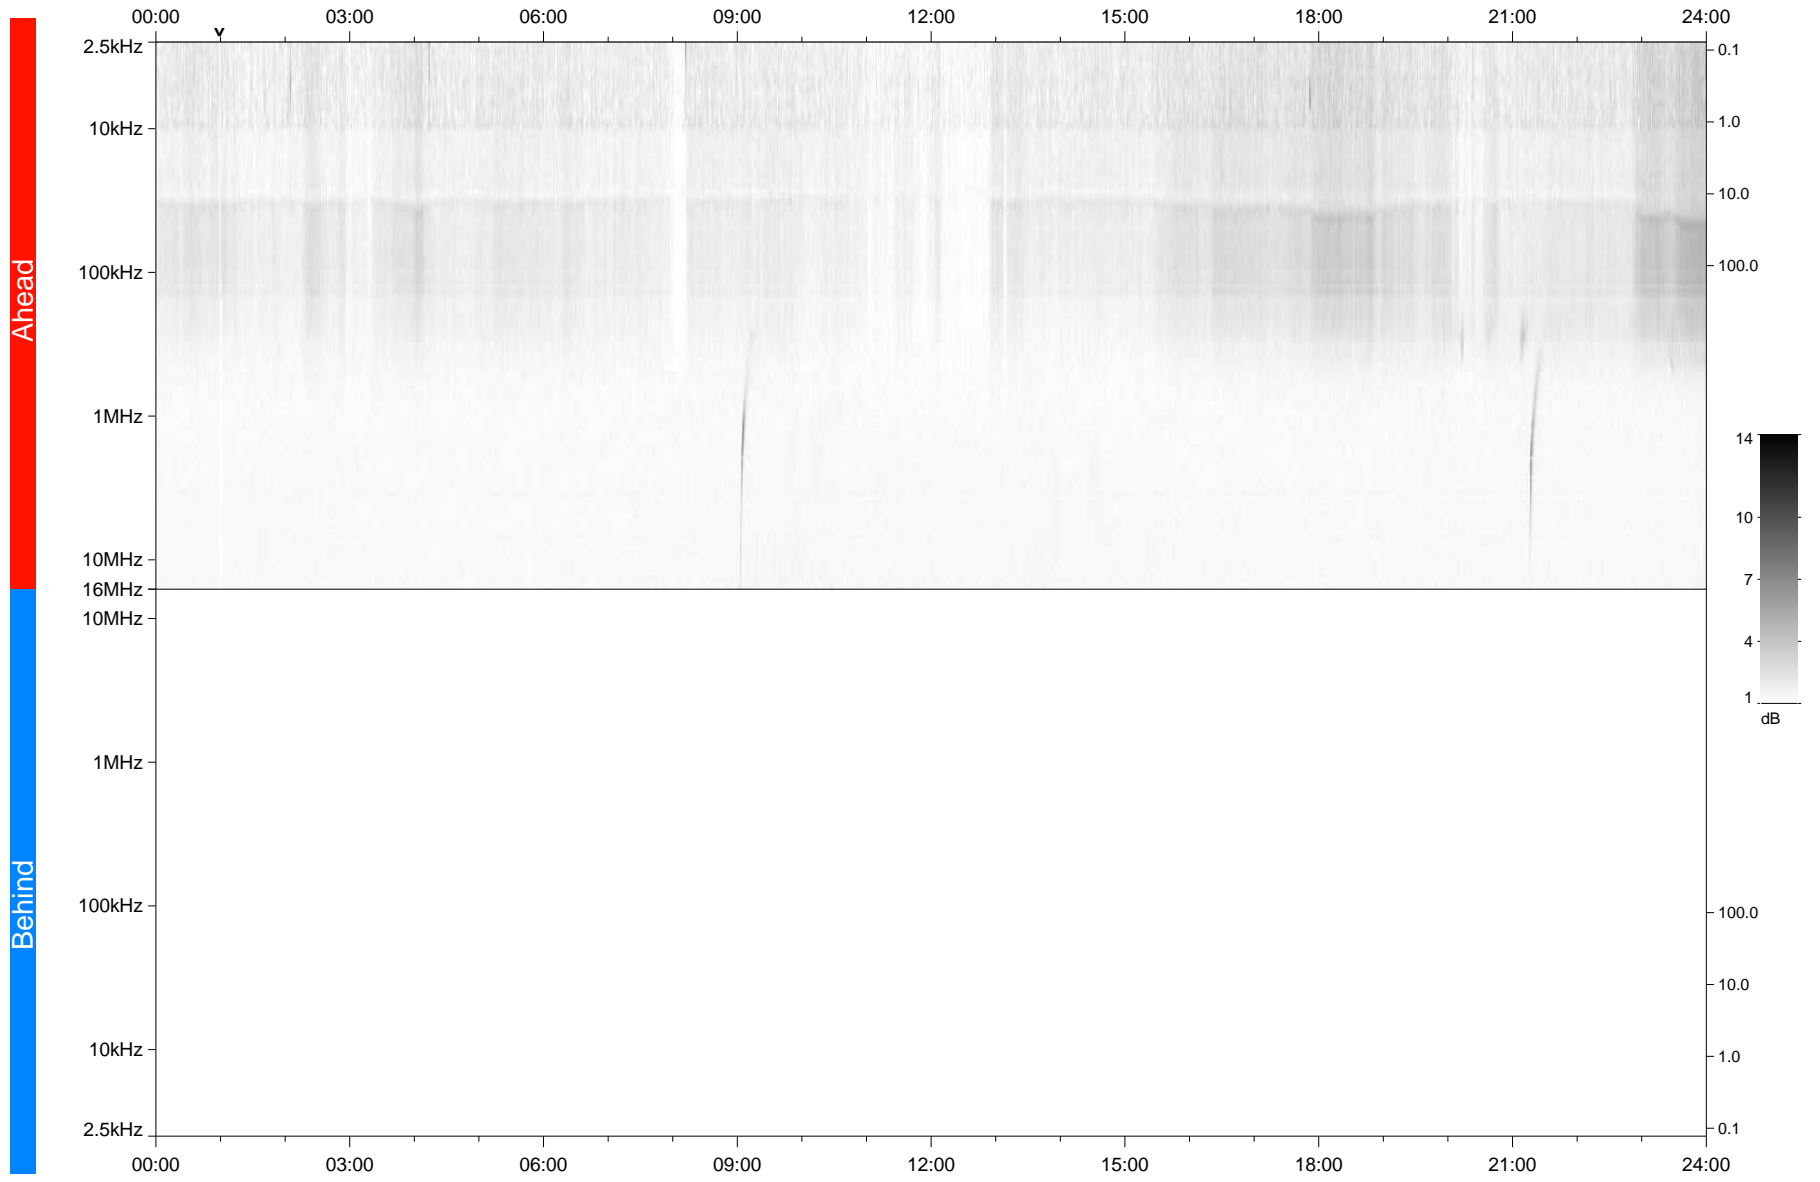

STEREO/WAVES Daily Summary - 13-Mar-2021 (DOY 072)

Ahead source file: swaves_ahead_2021_072_1_05.fin
Ahead PSE Angle: -55.1°

Behind PSE Angle: 53.1°
Behind source file: No STEREO-B data

Time (UTC)

file: stereo_swaves_daily-summary_gray_20210313_v03
made by: space.umn.edu on macOS with TDL 8.8.2 on 2022-08-24 15:02:21, with TLib V945 / dynspec V311