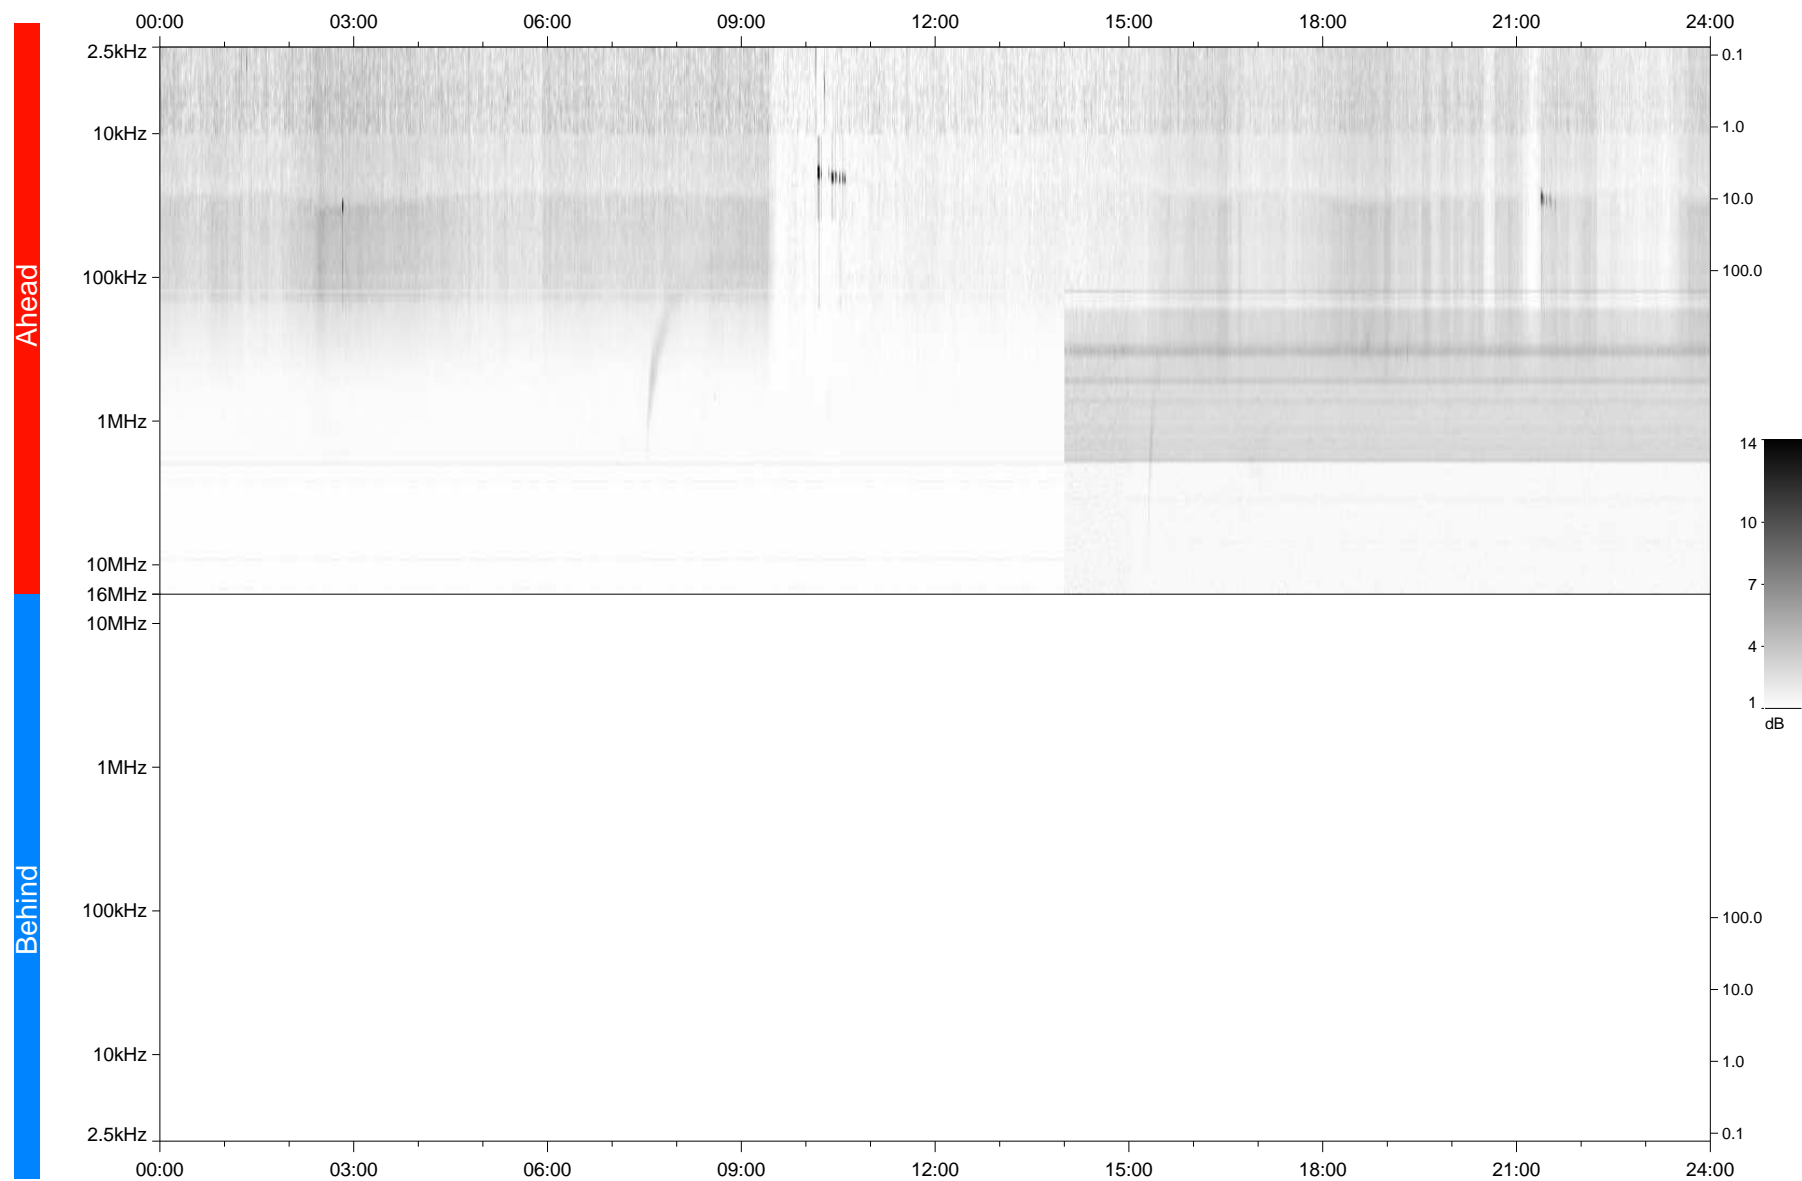

# STEREO/WAVES Daily Summary - 12-Mar-2021 (DOY 071)

Ahead source file: swaves\_ahead\_2021\_071\_1\_05.fin  
Ahead PSE Angle: -55.2°

Behind PSE Angle: 53.2°  
Behind source file: No STEREO-B data

Time (UTC)

file: stereo\_swaves\_daily-summary\_gray\_20210312\_v04  
made by: space.umn.edu on macOS with IDL 8.8.2 on 2022-10-02 13:44:27, with TMLib V945 / dynspec V311