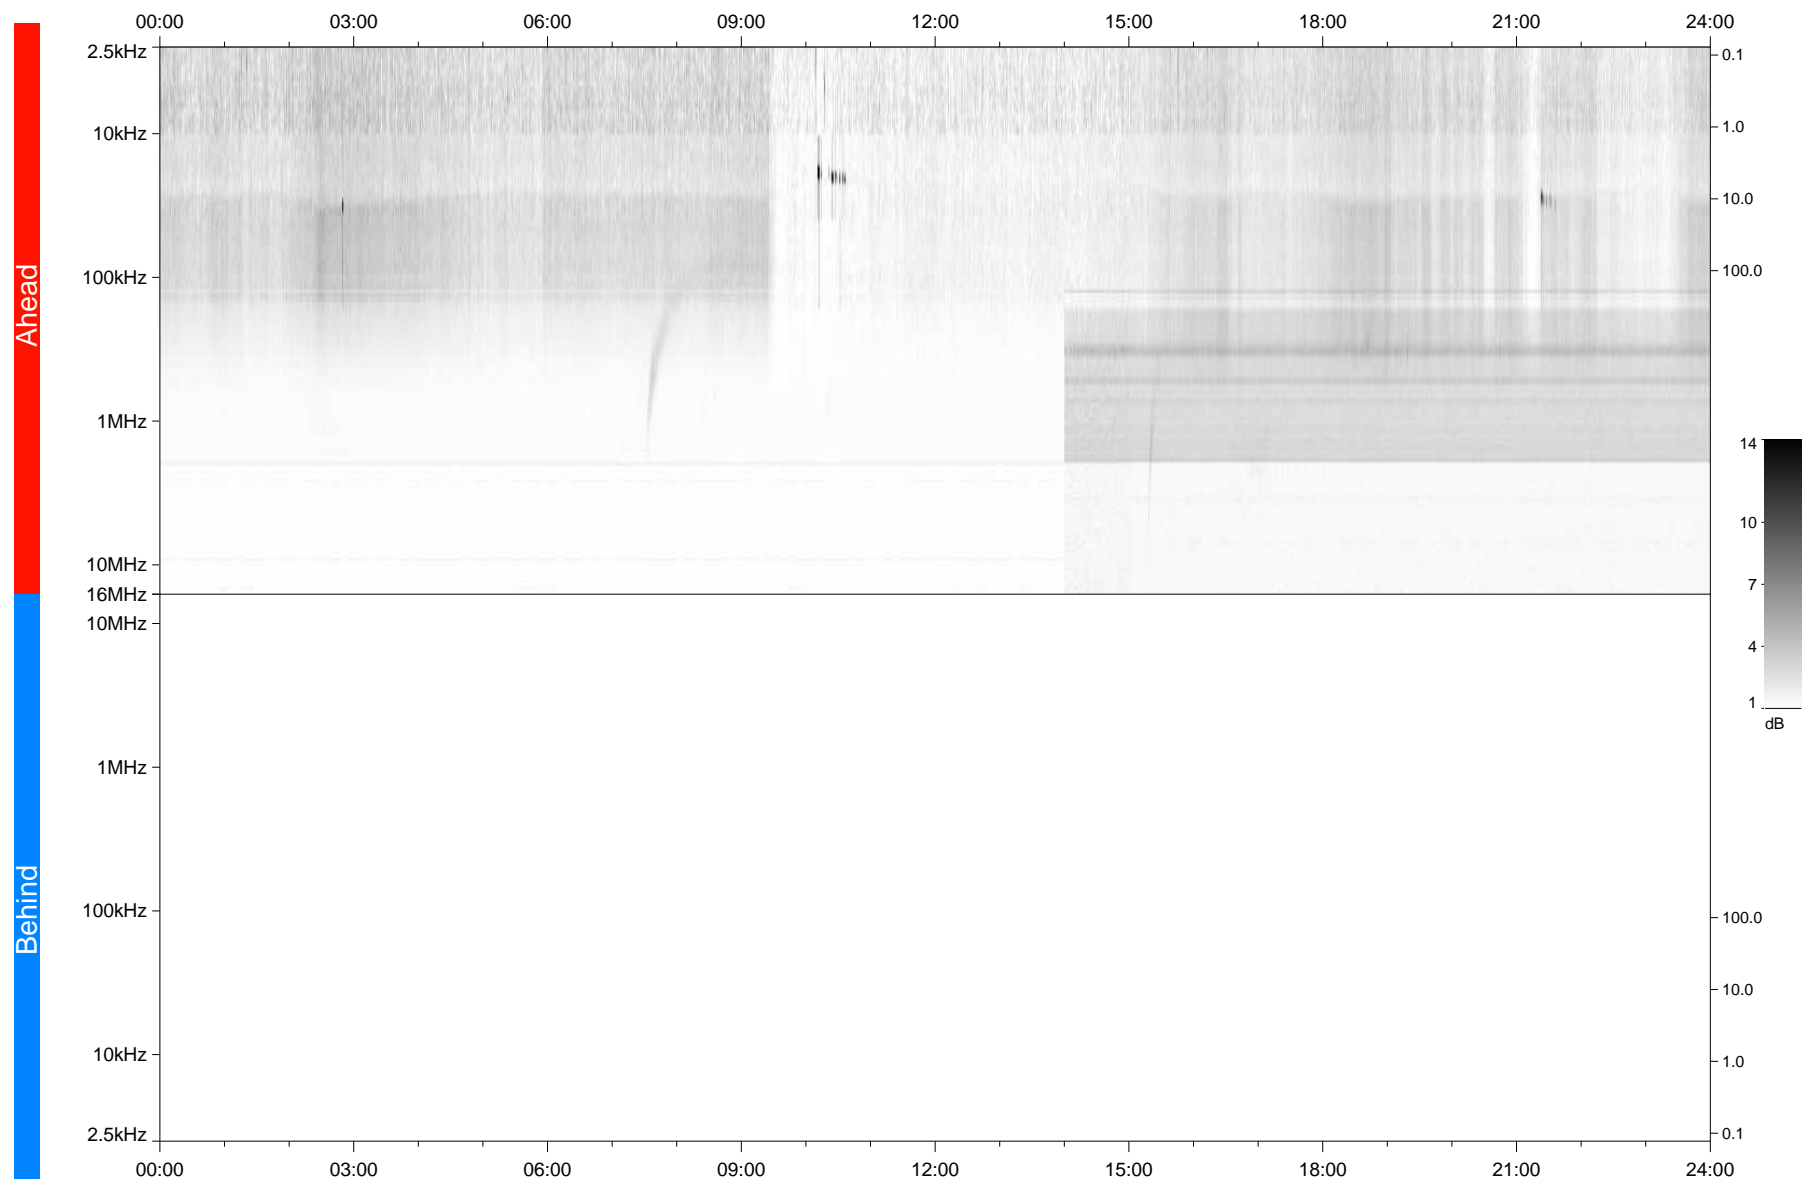

# STEREO/WAVES Daily Summary - 12-Mar-2021 (DOY 071)

Ahead source file: swaves\_ahead\_2021\_071\_1\_05.fin  
Ahead PSE Angle: -55.2°

Behind PSE Angle: 53.2°  
Behind source file: No STEREO-B data

Time (UTC)

file: stereo\_swaves\_daily-summary\_gray\_20210312\_v03  
made by: space.umn.edu on macOS with IDL 8.8.2 on 2022-08-24 15:00:48, with TLib V945 / dynspec V311