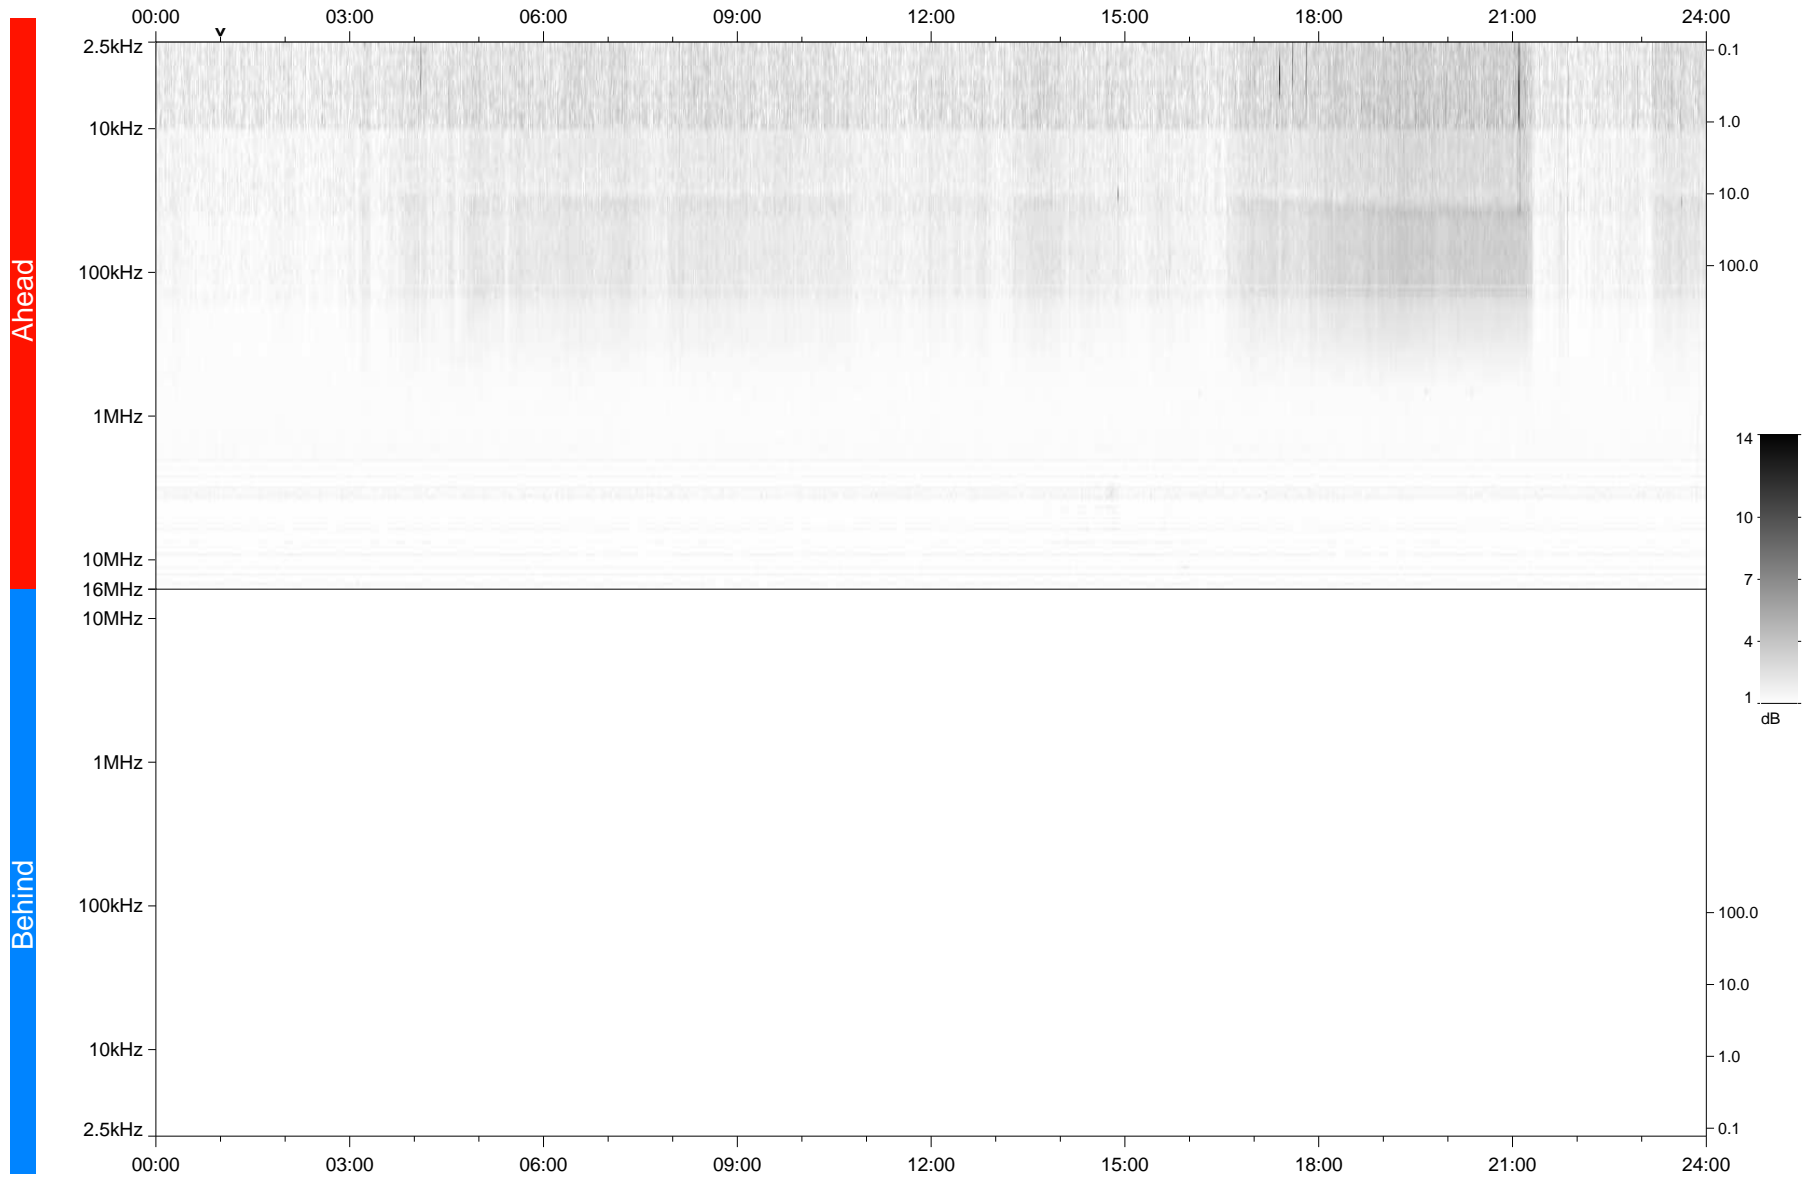

# STEREO/WAVES Daily Summary - 11-Mar-2021 (DOY 070)

Ahead source file: swaves Ahead\_2021\_070\_1\_05.fin  
Ahead PSE Angle: -55.2°

Behind PSE Angle: 53.3°  
Behind source file: No STEREO-B data

Time (UTC)

file: stereo\_swaves\_daily-summary\_gray\_20210311\_v04  
made by: space.umn.edu on macOS with TDL 8.8.2 on 2022-10-02 13:42:54, with Tlib V945 / dynspec V311